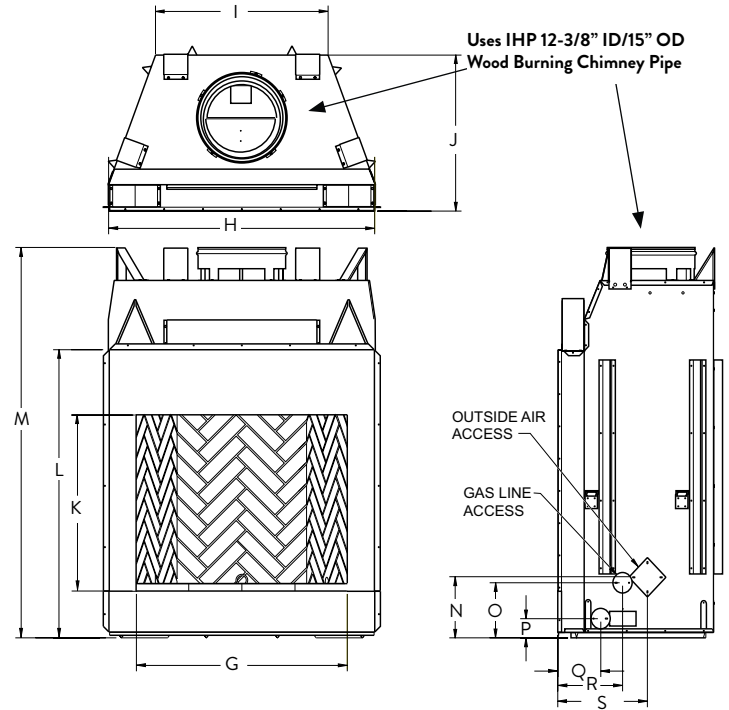

APPLIANCE SPECIFICATIONS

	ORACLE 36	ORACLE 42	ORACLE 50
G	36"	42"	50"
H	45-1/8"	51-1/8"	59"
I	29"	30-1/2"	38-1/2"
J	26-5/8"	29"	28-1/2"
K	30"	30"	30"
L	49"	49"	49"
M	67"	67"	67"
N	10-1/2"	10-1/2"	10-1/2"
O	9-1/2"	9-1/2"	9-1/2"
P	3-1/2"	3-1/2"	3-1/2"
Q	7-1/4"	8-1/2"	8-1/2"
R	11"	13"	13"
S	15-1/4"	17"	17"

IMPORTANT NOTES:

As with any fireplace, this appliance is extremely hot during operation. Read and understand all operating instructions before using this appliance. For further information, consult your dealer.

Local conditions, such as elevation, wind, vent configuration and choice of fuel will affect overall appearance of the fire and heating performance. Performance can also vary with home design and insulation, climate, condition and type of fuel used, appliance location, burn rate, accessories chosen, chimney installation and how the appliance is operated.

Diagrams, illustrations and photographs are not to scale—consult installation instructions. Product designs, materials, dimensions, specifications, colors and prices are subject to change or discontinuance without notice.

astria
FIREPLACES®

© 2017 Innovative Hearth Products
785469M 01/17

Visit us online

Astria.us.com

PFS
C US
Report #F09-095