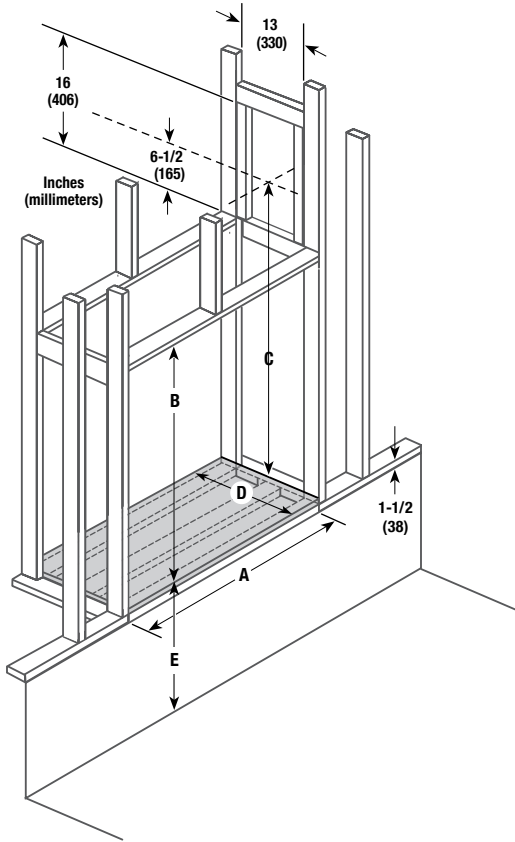

MONTEBELLO ST

A	52-1/16"
B	47-5/16"
C	75-1/2"
D	26-5/16"
E	6" (Pedestal for outdoor applications only)

Approved for use with European Copper and Chimney Classics chimney tops, which improve performance and add an elegant touch.