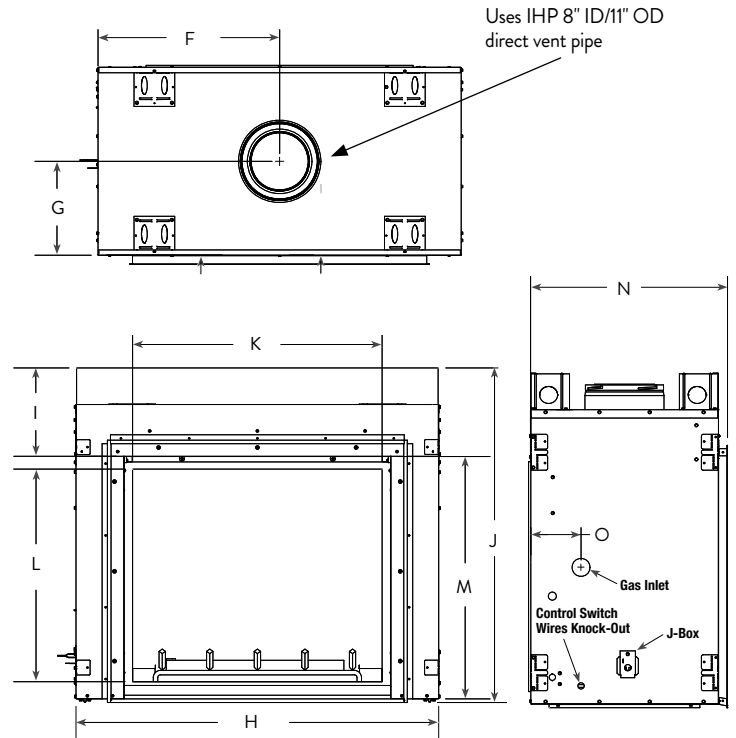

APPLIANCE SPECIFICATIONS

MONTEBELLO ST

F	25-9/32"
G	13-3/32"
H	50-1/2"
I	12-5/16"
J	46-19/32"
K	34-3/4"
L	29-19/32"
M	33-3/4"
N	27-7/16"
O	7"

FIREPLACE EFFICIENCIES – Listed to ANSI Z21.88 as a gas fireplace heater.

MODEL	FUEL	BTU/HR	AFUE**	P4/ENERGUIDE*
MONTEBELLO STTEN	NG	40,000/60,000	68%	67%
MONTEBELLO STTEP	LP	43,500/56,000	70%	67%
MONTEBELLO STTYN	NG	40,000/60,000	68%	62%

*Intermittent ignition systems

**Annual Fuel Utilization Efficiency (AFUE) is the recognized U.S. rating system for the total efficiency of heating products.

astria
FIREPLACES®

© 2015 Innovative Hearth Products
785619M 01/15

Visit us online

Astria.us.com