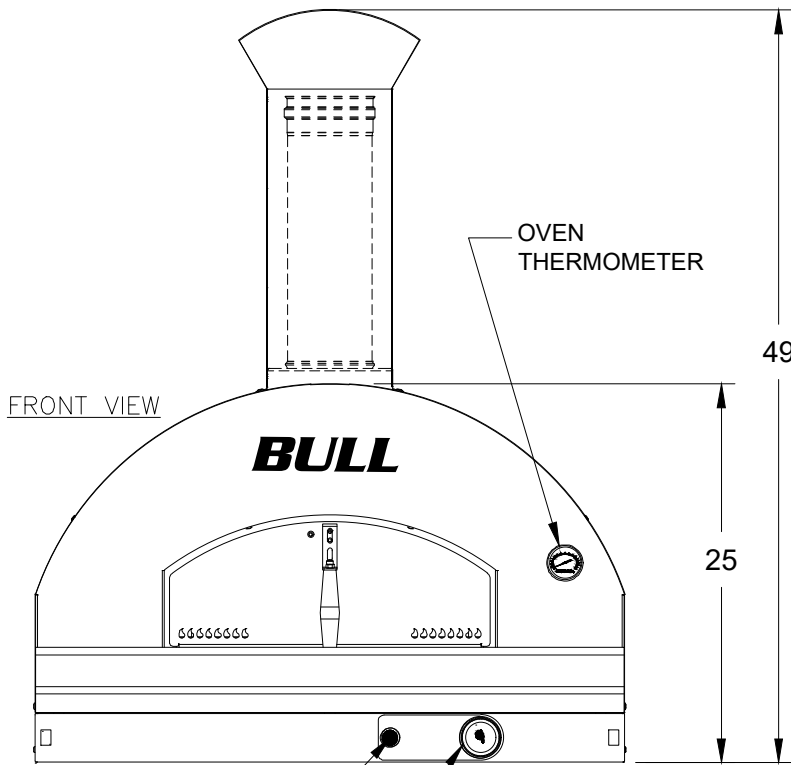

WWW.BULLBBQ.COM

SPEC SHEET
ITEM# 77650
EXTRA LARGE
PIZZA OVEN (LP)

ISOMETRIC VIEW

NOTES:

1. ALL DIMENSIONS ARE IN INCHES.
2. INSTALLATION CUTOUT DIMENSIONS ARE 40 WIDE X 31 DEEP X 4 3/4 TALL
3. OVEN MUST BE INSTALLED IN AN OBJECT, I.E. ISLAND, CABINET, ETC. THAT IS MADE FROM NON-COMBUSTIBLE MATERIALS.