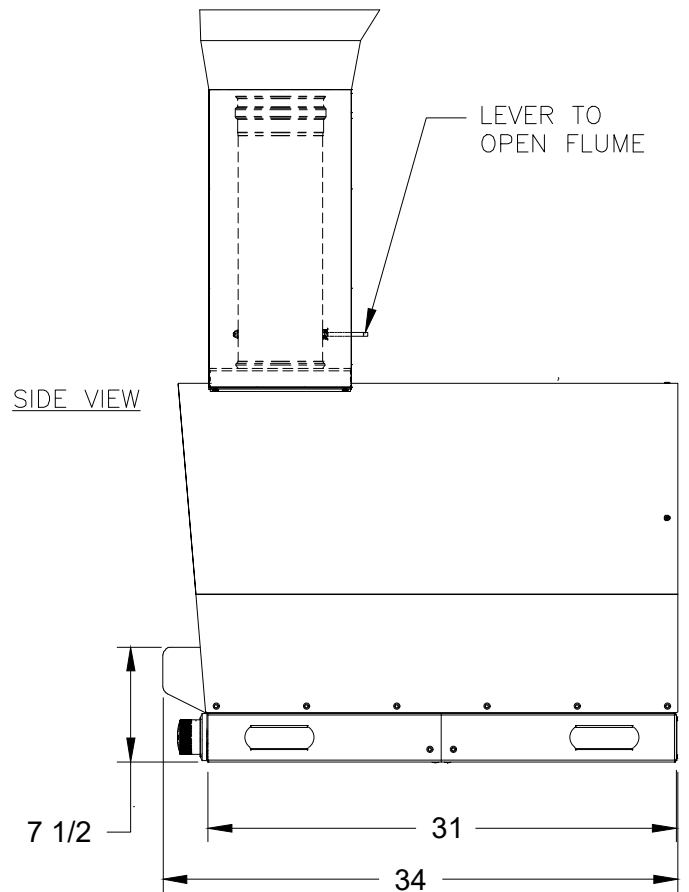

WWW.BULLBBQ.COM

SPEC SHEET
ITEM# 77650
EXTRA LARGE
PIZZA OVEN (LP)

ISOMETRIC VIEW

NOTES:

1. ALL DIMENSIONS ARE IN INCHES.
2. INSTALLATION CUTOUT DIMENSIONS ARE 40 WIDE X 31 DEEP X 4 3/4 TALL
3. OVEN MUST BE INSTALLED IN AN OBJECT, I.E. ISLAND, CABINET, ETC. THAT IS MADE FROM NON-COMBUSTIBLE MATERIALS.