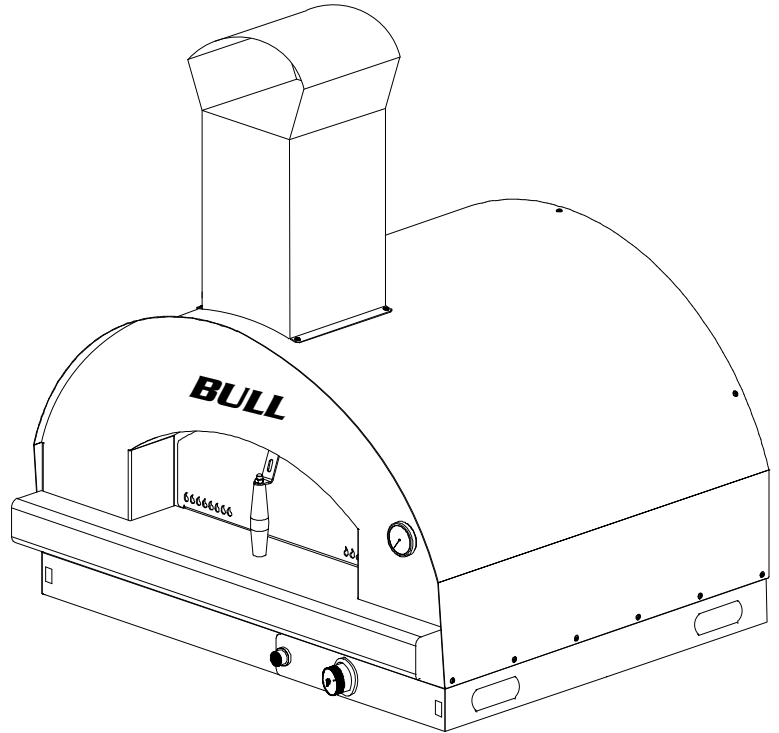

WWW.BULLBBQ.COM

SPEC SHEET
ITEM# 77650
EXTRA LARGE
PIZZA OVEN (LP)

ISOMETRIC VIEW

NOTES:

1. ALL DIMENSIONS ARE IN INCHES.
2. INSTALLATION CUTOUT DIMENSIONS ARE 40 WIDE X 31 DEEP X 4 3/4 TALL
3. OVEN MUST BE INSTALLED IN AN OBJECT, I.E. ISLAND, CABINET, ETC. THAT IS MADE FROM NON-COMBUSTIBLE MATERIALS.