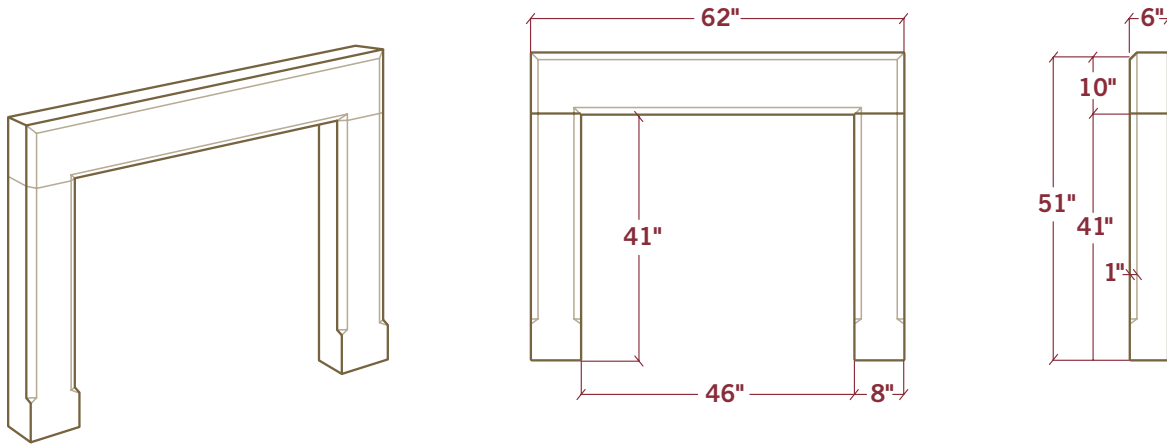

# THE DYLAN™

Trim Panels: 1 @ 5" x 46" & 2 @ 5" x 36"

The modern refinement of The Dylan is evident with its extremely clean lines. The surrounding beveled edges create a distinctive architectural detail.