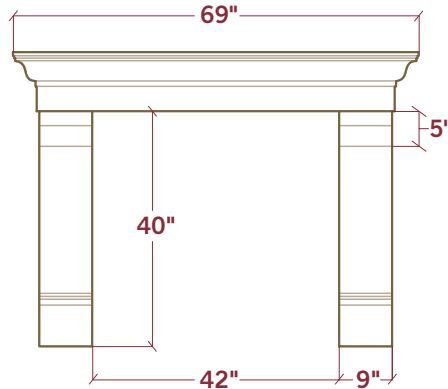

THE FLORENTINA™

D I M E N S I O N S