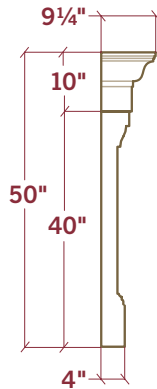

THE FLORENTINA™

D I M E N S I O N S