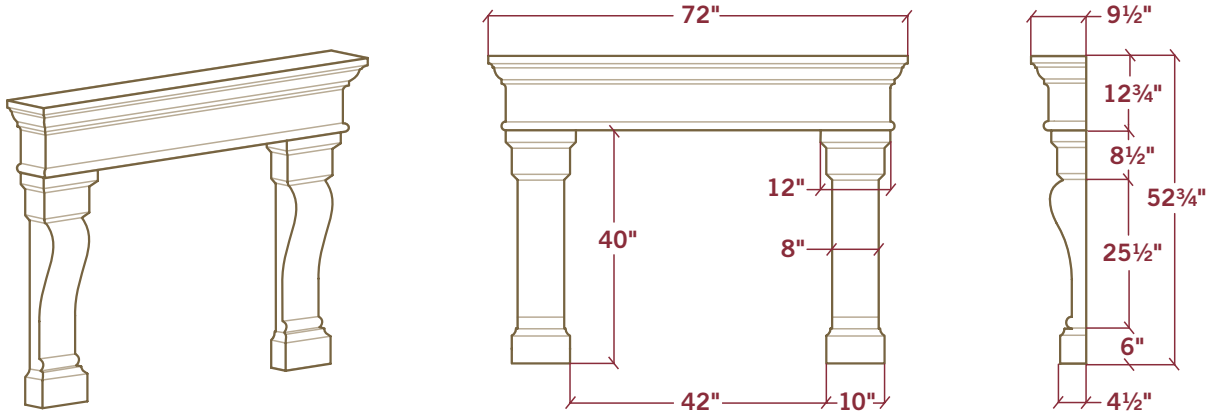

D I M E N S I O N S

Trim Panels: 1 @ 5" x 42" & 2 @ 5" x 35"

The understated elegance of The Sophia combines both straight lines & flowing curves. This long-established shape works well with traditional settings. Paired with a raised hearth, The Sophia beckons an after-dinner fireside chat.