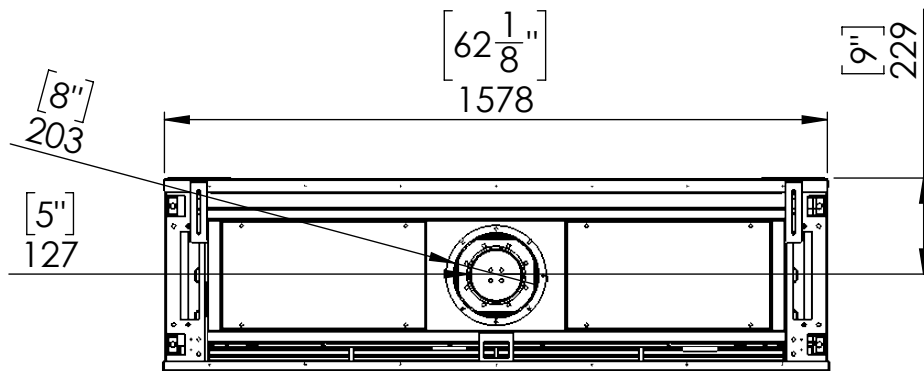

Flare Front 60

Telescopic Leg Range
From bottom of glass: 10"-19"