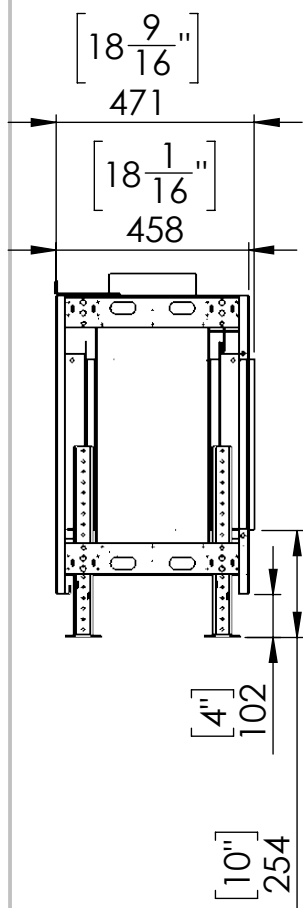

Flare Front 60

Telescopic Leg Range
From bottom of glass: 10"-19"