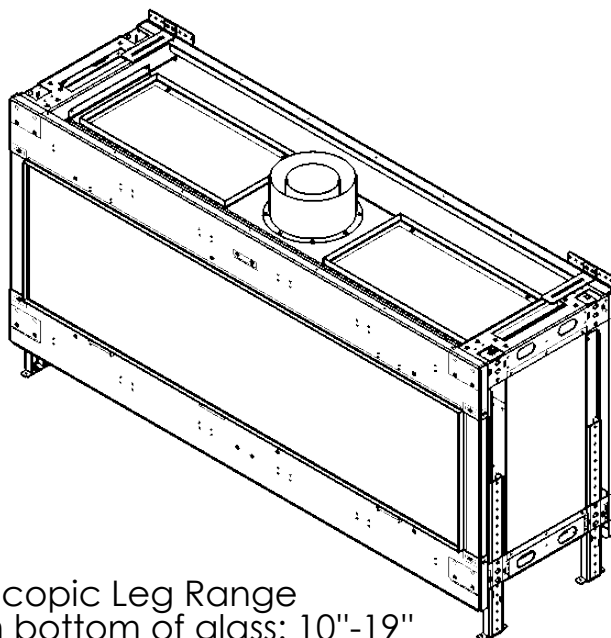

Flare Front 60

Telescopic Leg Range
From bottom of glass: 10"-19"