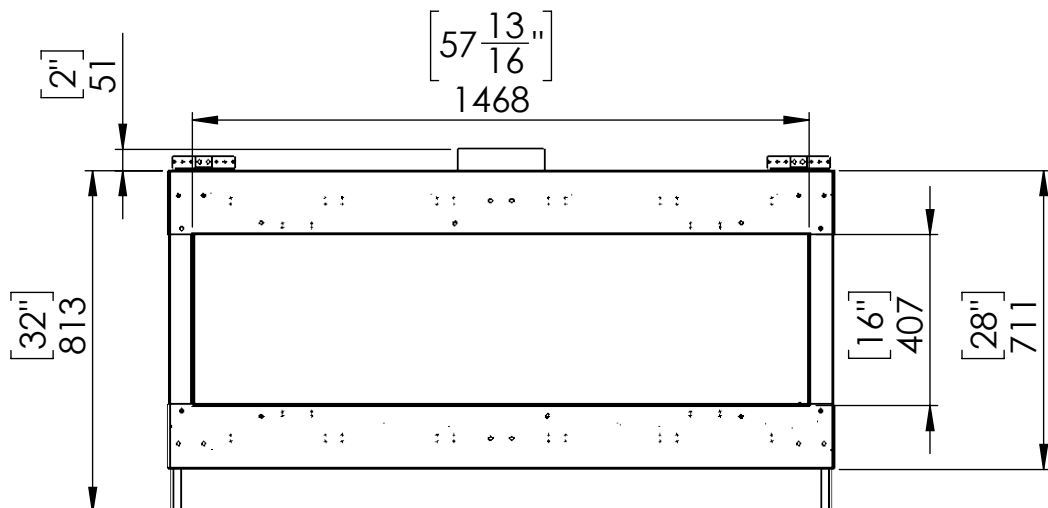

Flare Front 60

Telescopic Leg Range
From bottom of glass: 10"-19"