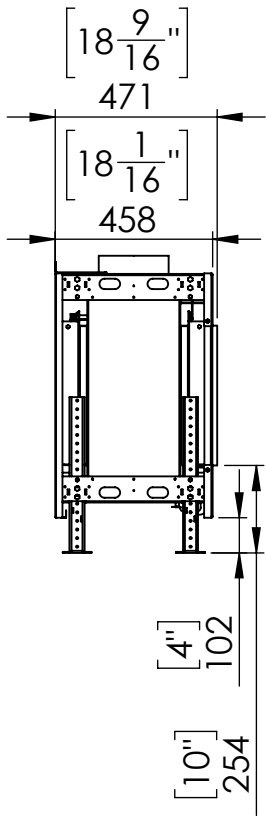

# Flare Front 80

Telescopic Leg Range  
From bottom of glass: 10"-19"