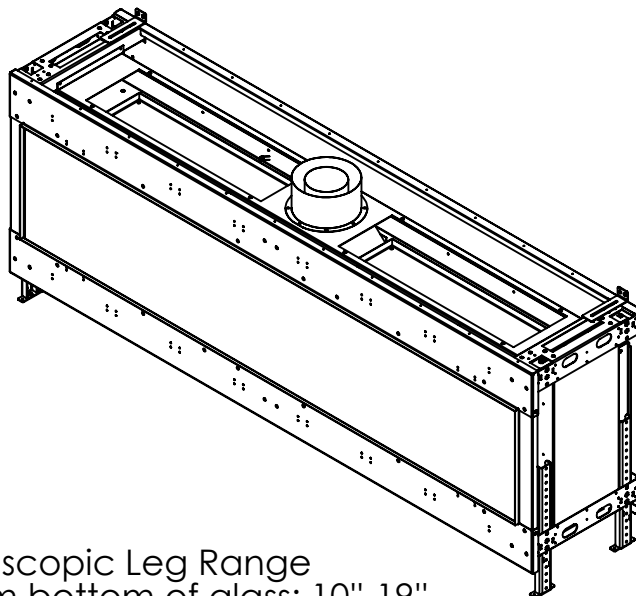

# Flare Front 80

Telescopic Leg Range  
From bottom of glass: 10"-19"