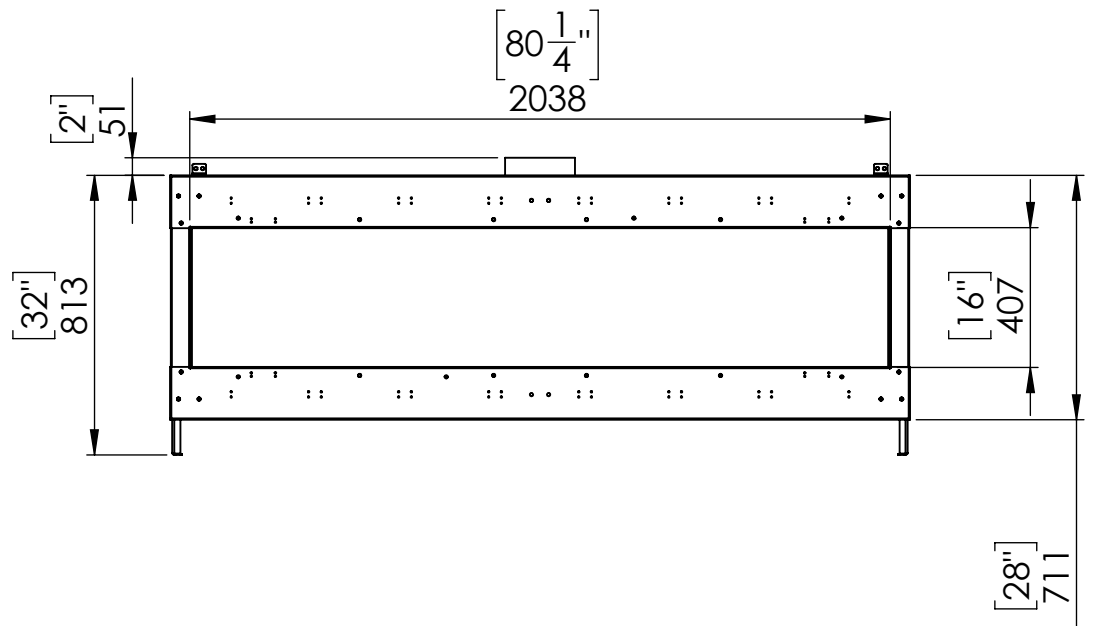

# Flare Front 80

Telescopic Leg Range  
From bottom of glass: 10"-19"