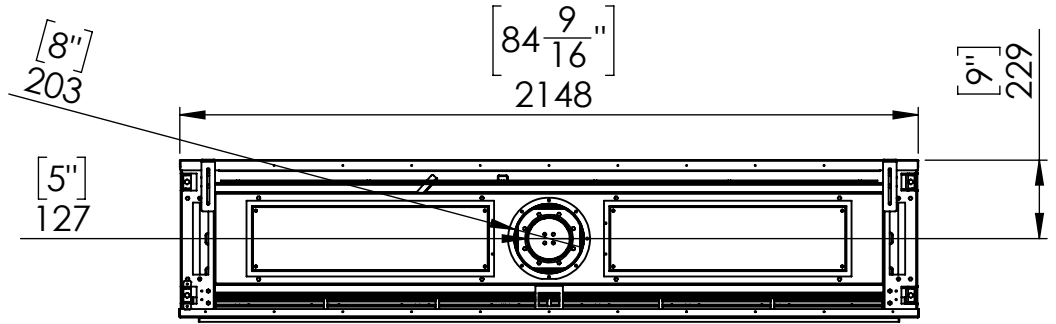

# Flare Front 80

Telescopic Leg Range  
From bottom of glass: 10"-19"