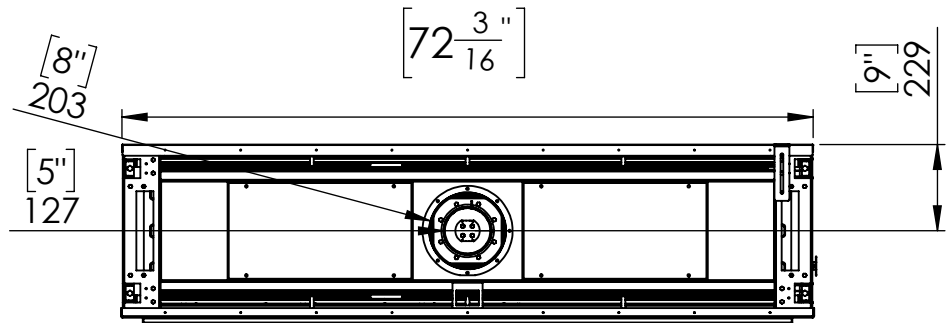

Flare Front 70H

Telescopic Leg Range
From bottom of glass: 10"-19"