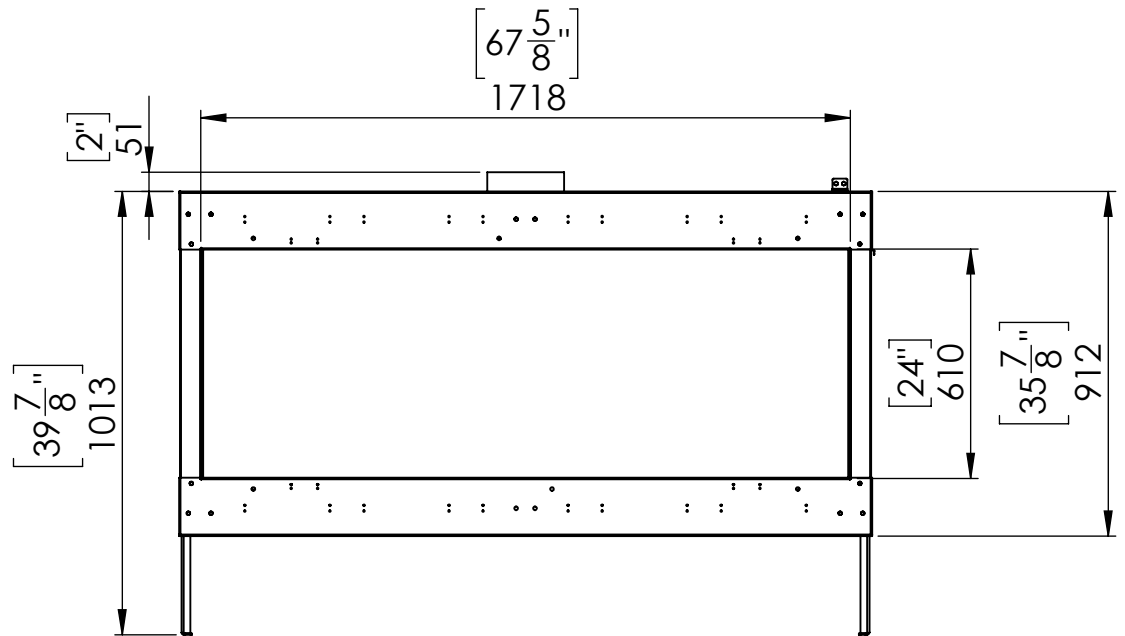

Flare Front 70H

Telescopic Leg Range
From bottom of glass: 10"-19"