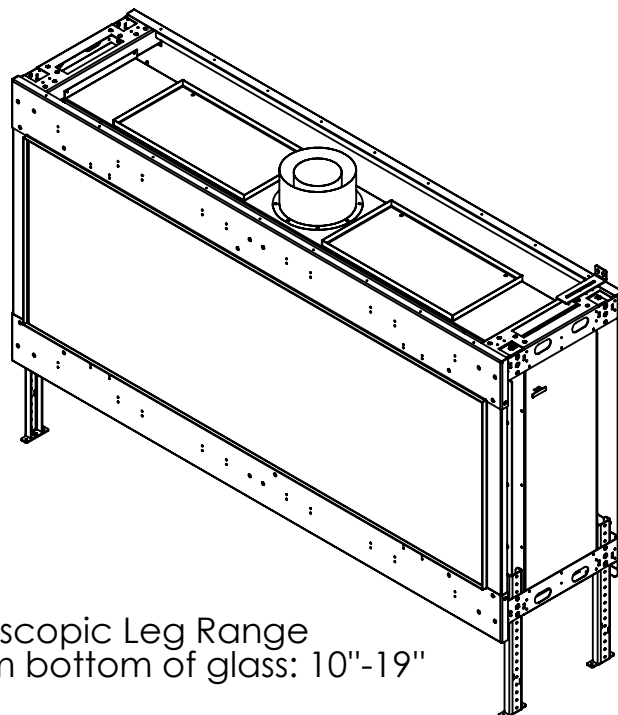

Flare Front 70H

Telescopic Leg Range
From bottom of glass: 10"-19"