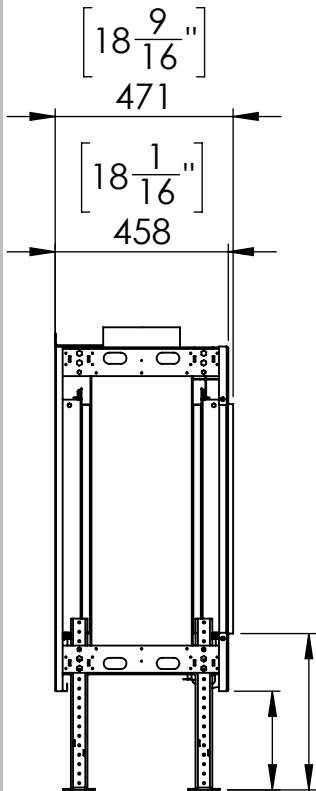

Flare Front 70H

Telescopic Leg Range
From bottom of glass: 10"-19"