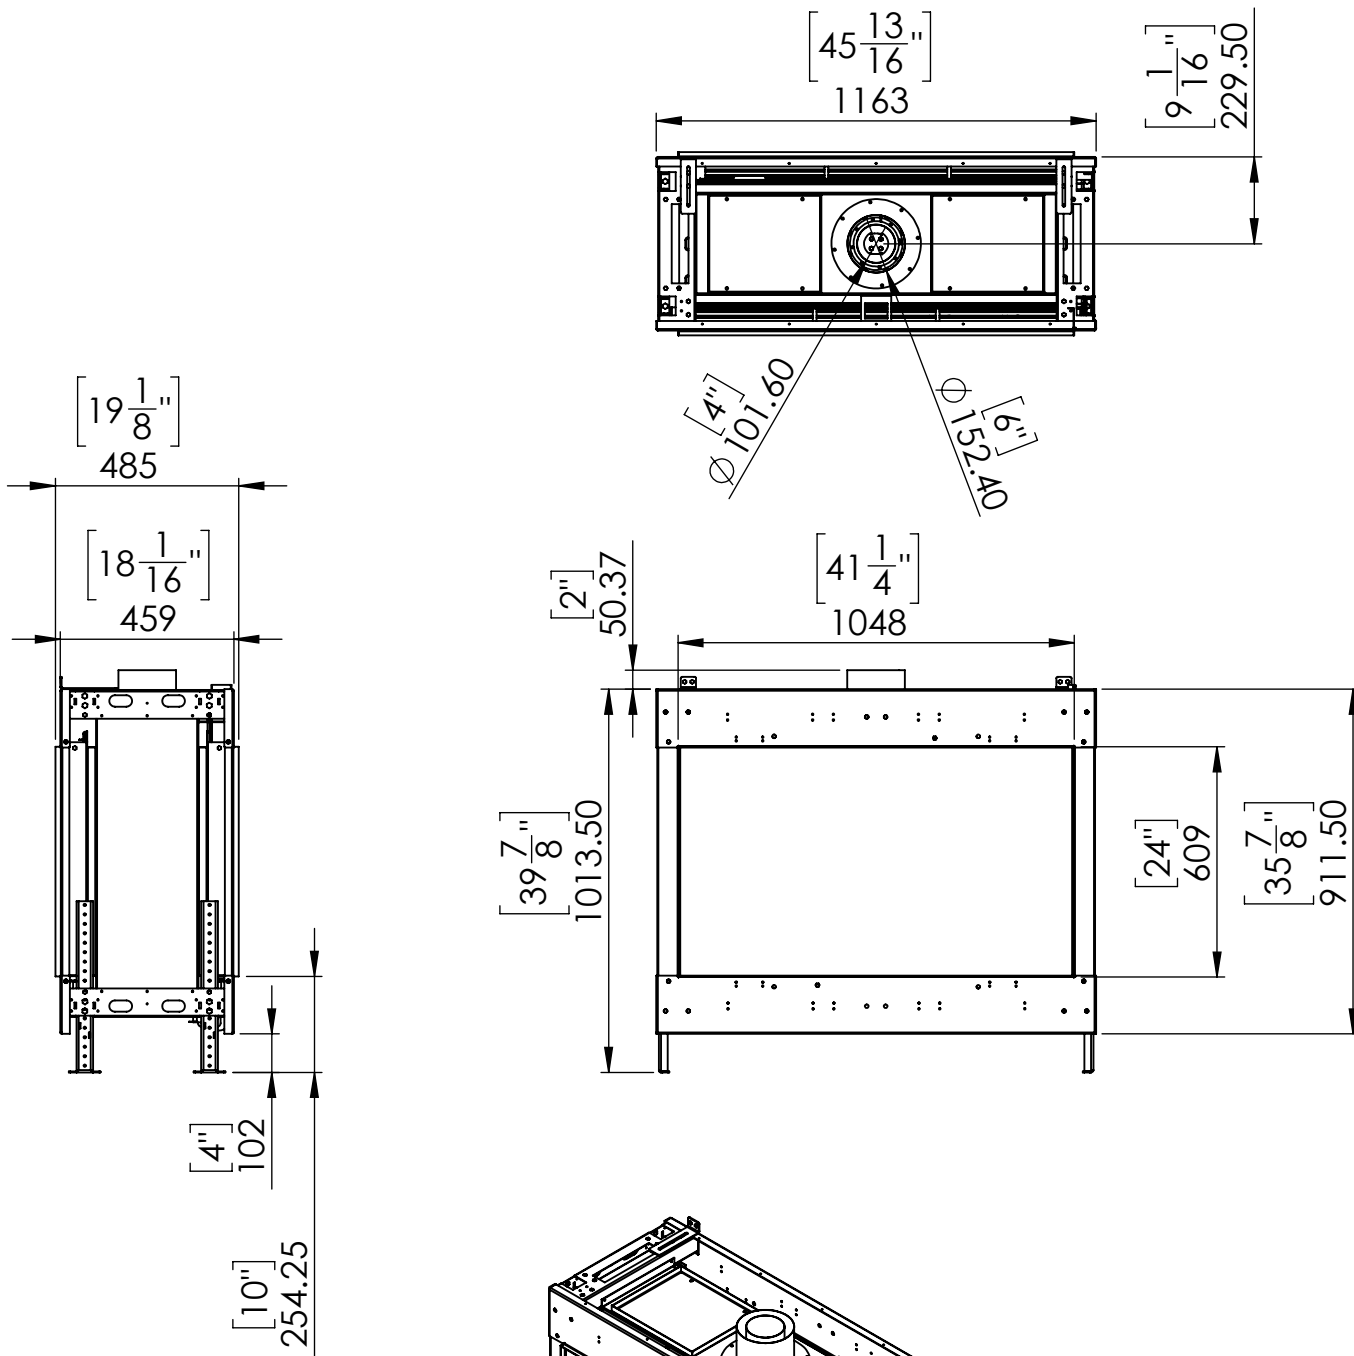

FLARE See Through 45H

Telescopic Leg Range
From bottom of glass: 10"-19"