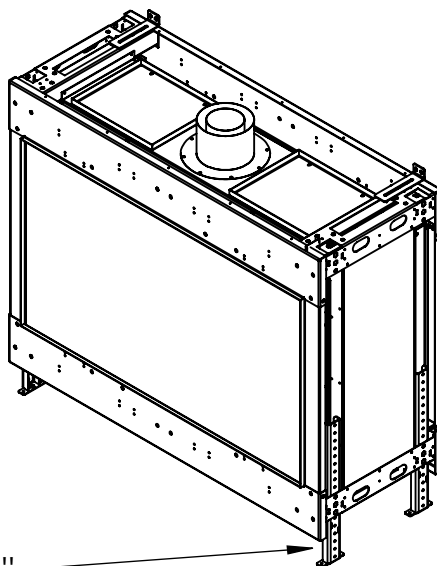

FLARE See Through 45H

Telescopic Leg Range
From bottom of glass: 10"-19"