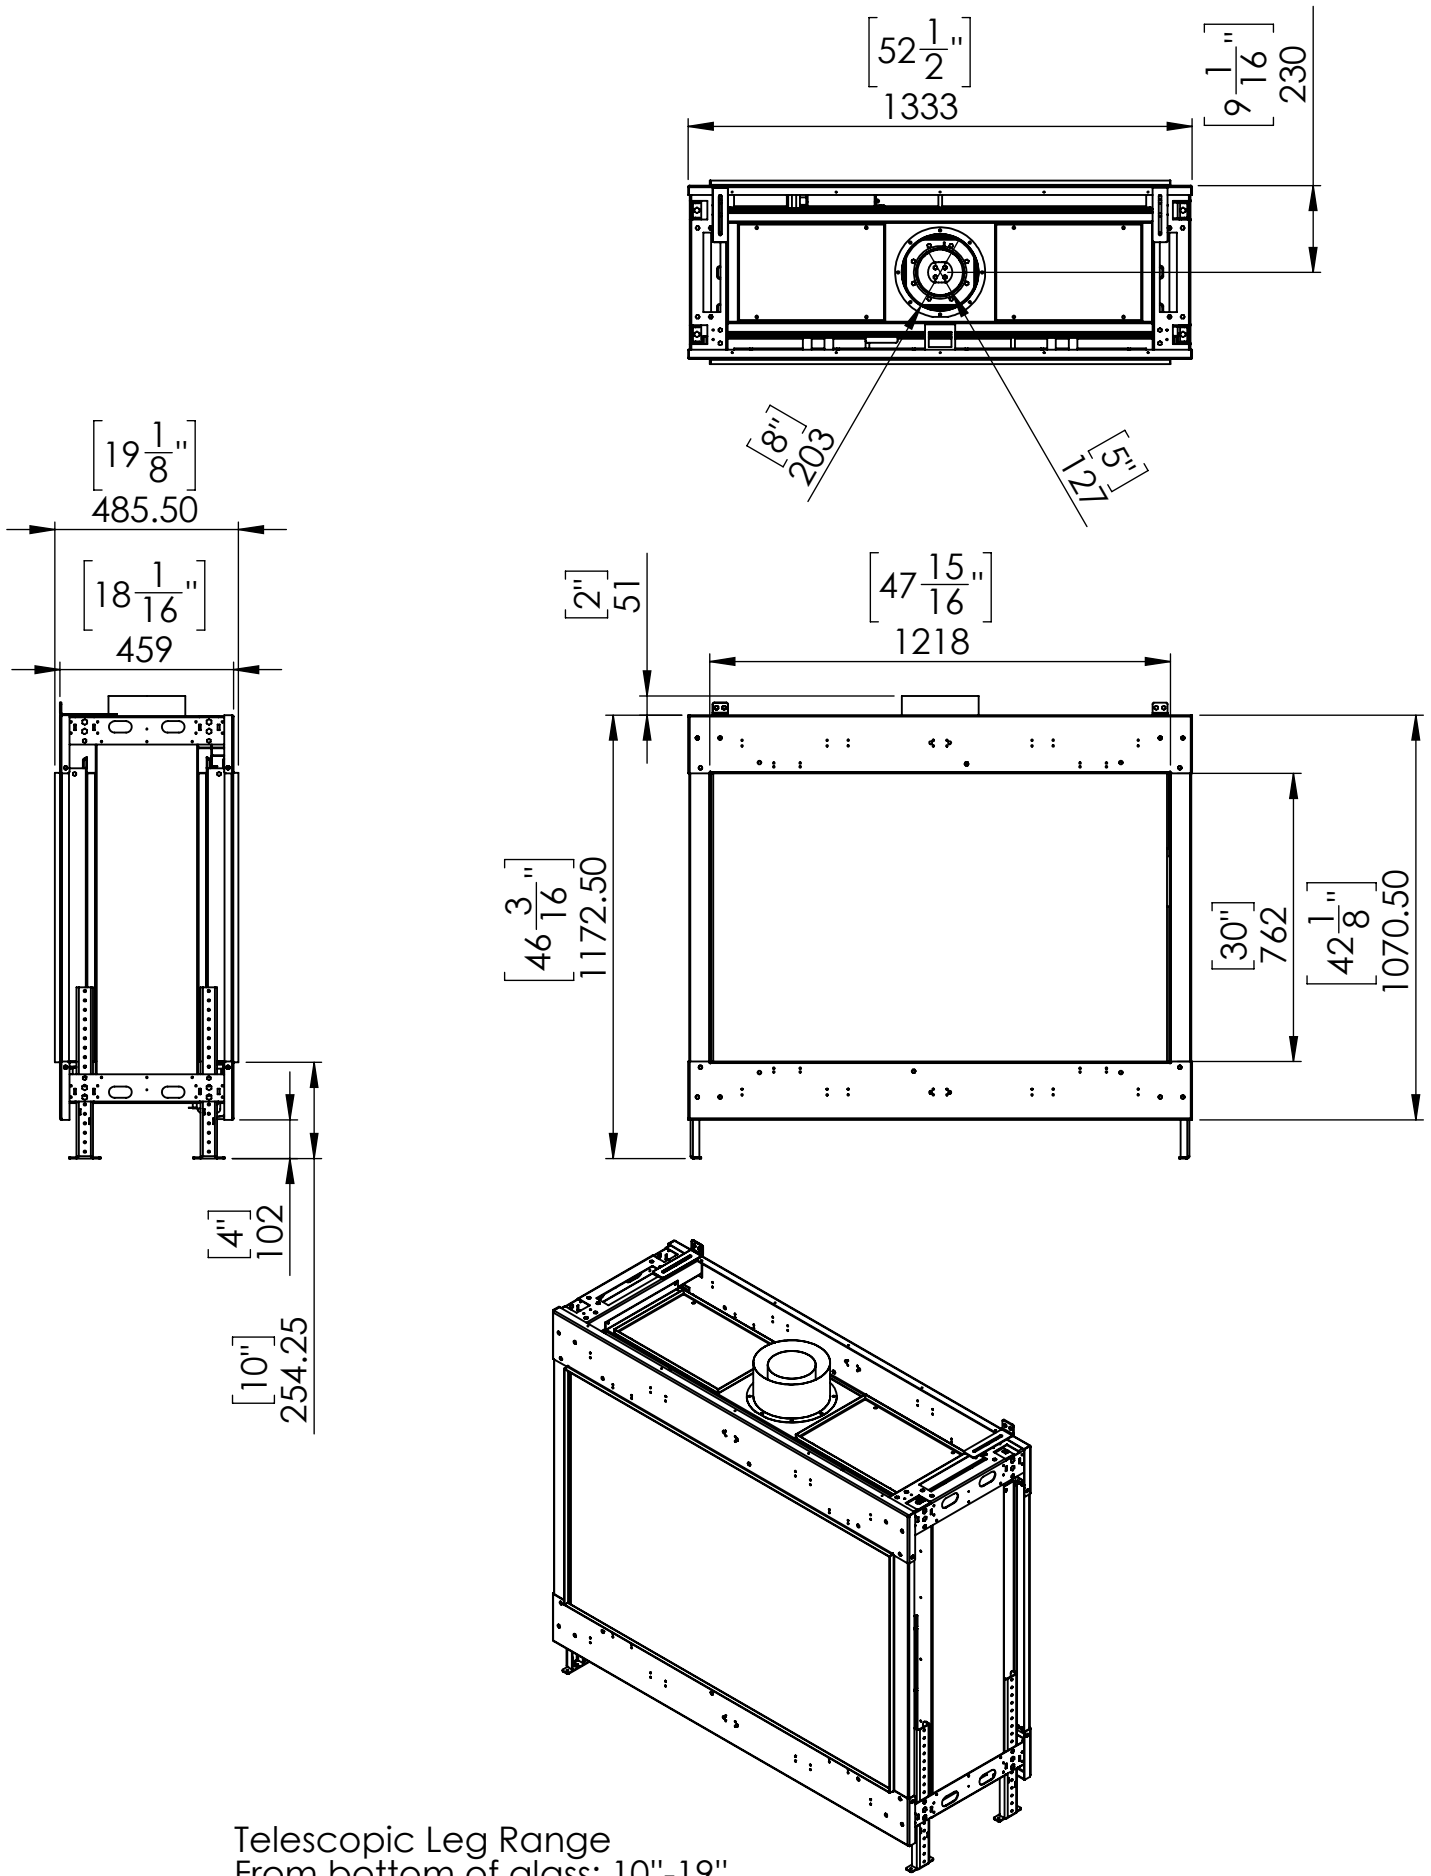

Flare See Through 50EH

Telescopic Leg Range
From bottom of glass: 10"-19"