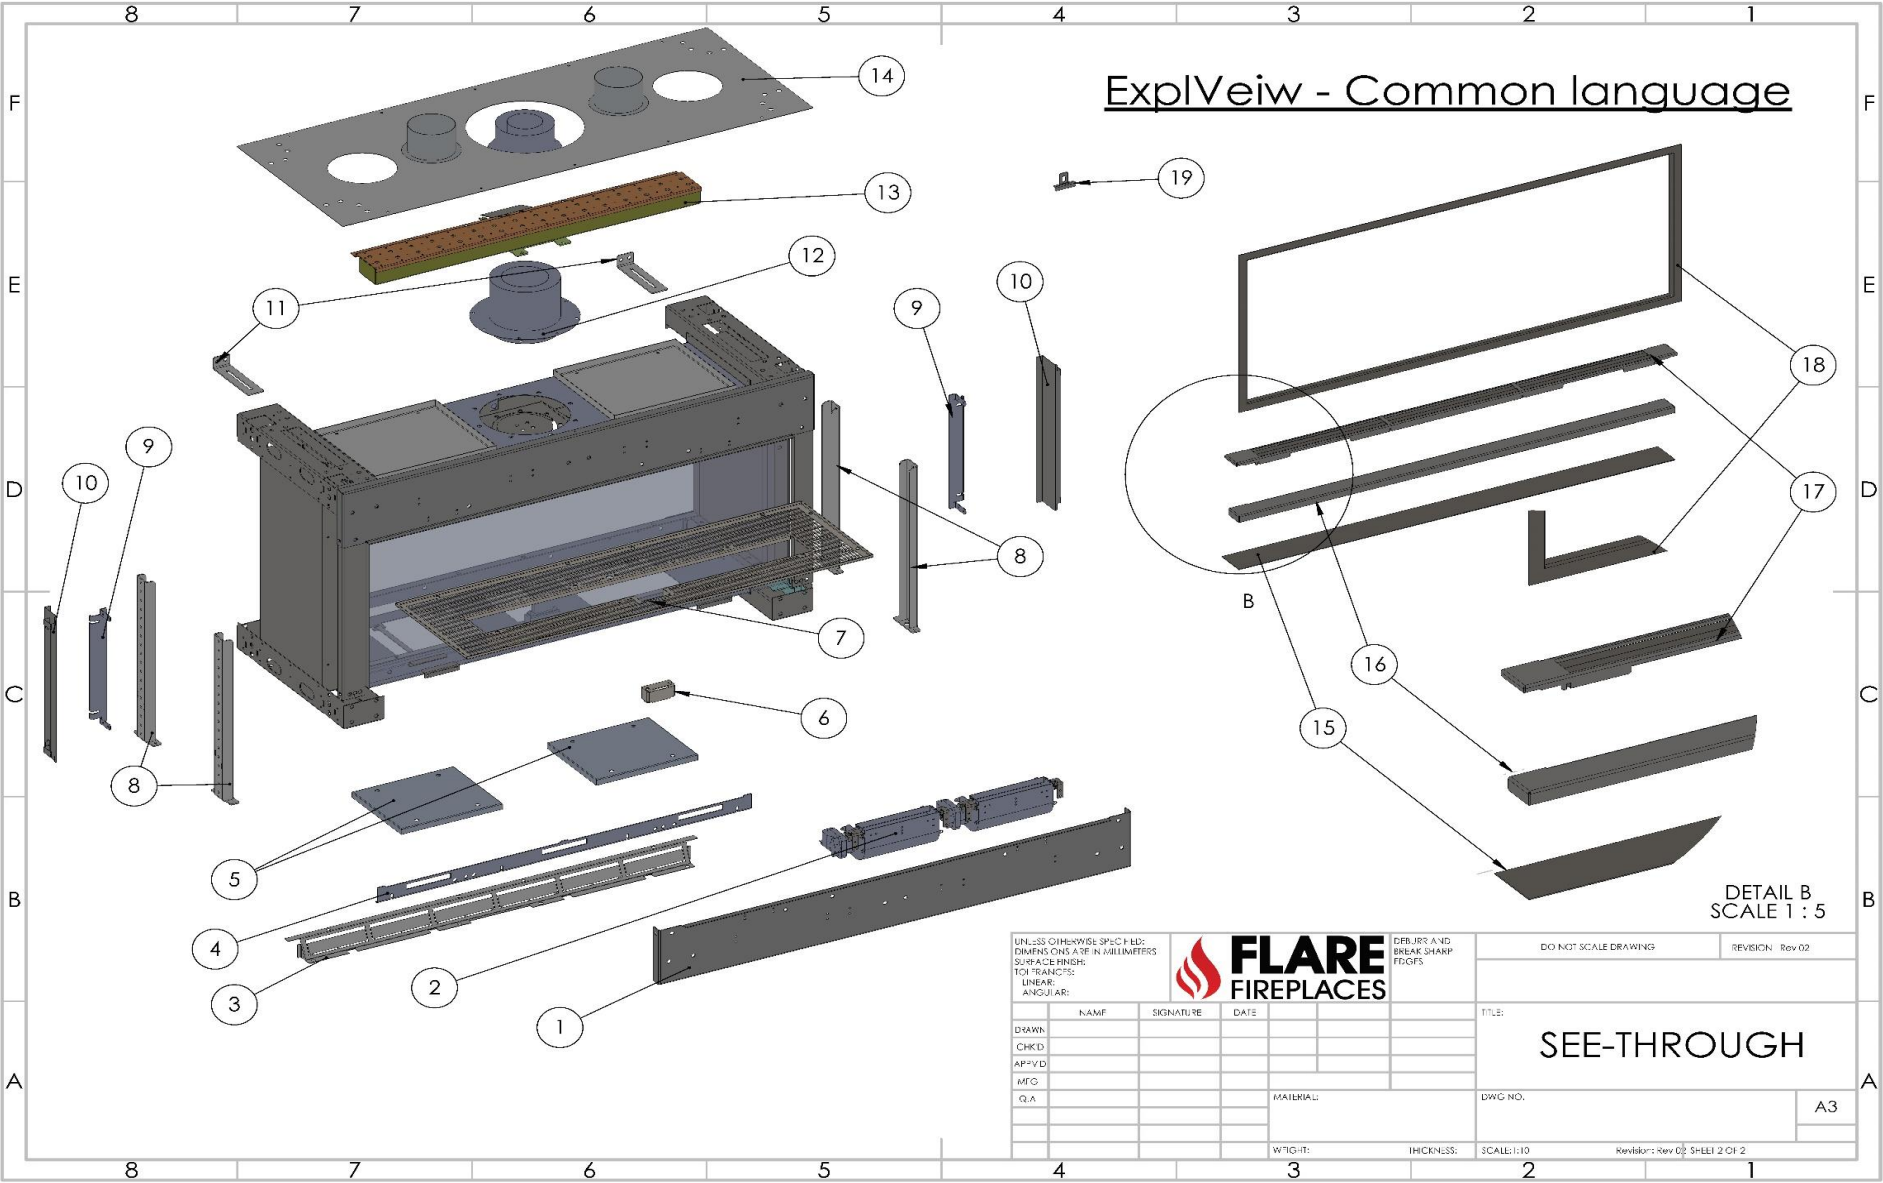

FLARE FIREPLACES | SEE THROUGH PARTS VIEW

ExplView - Common language

DETAIL B
SCALE 1 : 5

UNLESS OTHERWISE SPECIFIED: DIMENSIONS ARE IN MILLIMETERS				 DEB JRS AND BRINAK SHARP FDGFS		DO NOT SCALE DRAWING		REVISION: Rev 02	
SURFACE FINISH: TOP FINISHES: LINEAR: ANGULAR:						TITLE: SEE-THROUGH			
DRAWN:	NAME:	SIGNATURE:	DATE:			DWG. NO.:			
CHKD:						A3			
APP'D:						SCALE: 1:10			
MFG:				MATERIAL:		Revision: Rev 02 SHEET 2 OF 2			
Q.A.				W.TIGHT:		THICKNESS:			

FLARE FIREPLACES | SEE THROUGH PARTS LIST

ITEM #	PART NUMBER	DESCRIPTION	SKU
1	TXXX-05-11	Lower Front Frame	TXXX-05-11
2	Fan-Double Glass	8" Double Glass Fan(s)	8DGFAN
3	TXXX-04-11	Holder for LED Strips	TXXX-04-11
	TXXX-04-11-W	Holder for No LED Strips	TXXX-04-11-W
4	RDXXX-01-11	Horizontal Rail Used to Secure Inner Glass to Fireplace Face	RDXXX-01-11
5	TXXX-07	Pressure Valve - Down	TXXX-07
	TXXX-08	Pressure Valve - Up/In	TXXX-08
	TXXX-09	Pressure Valve - Up-Out	TXXX-09
6	G-01-14	Low Profile Pilot Cover	G-01-14
7	TXXX-06	Burner Tray	TXXX-06
8	T-03	Telescopic Legs	T-03
9	G-34-XX	Vertical Rail Used to Secure Inner Glass to Fireplace Face	G-34-XX
10	T-16-XX	Vertical Magnetic Filler Used Between Inner Glass and Safety Barrier to Provide Finished Look.	T-16-XX
11	G-02	Stabilization Brackets	G-02
12	35CVS-AD-FL 46DVA-AD-FL 58DVA-AD-FL	Vent Adapter: 3x5, 4x6, 5x8	35CVS-AD-FL, 46DVA-AD-FL, 58DVA-AD-FL
13	BURNER-XX	Burner 14, Burner 21, Burner 31, Burner 40	BURNXX
14	SKCOVER-XX	Summer Kit Cover	SKCOVERXX
15	TXXX-Filler-73	Screen Replacement Trim Filler (DISCONTINUED)	TXXX-Filler-73
16	CXXX-10-11-S	Horizontal Filler Used on Screen Equipped Fireplaces.	CXXX-10-11-S
17	CXXX-10-11	Horizontal Filler Used on Double Glass Equipped Fireplaces	CXXX-10-11
18	T-XXX-Trim	Frame Trim (DISCONTINUED)	T-XXX-Trim
19	G-22	Reflective Back holder	G-22

X REPRESENTS WHERE YOU'LL NEED TO SPECIFY GLASS HEIGHT, FIREPLACE LENGTH OR STYLE