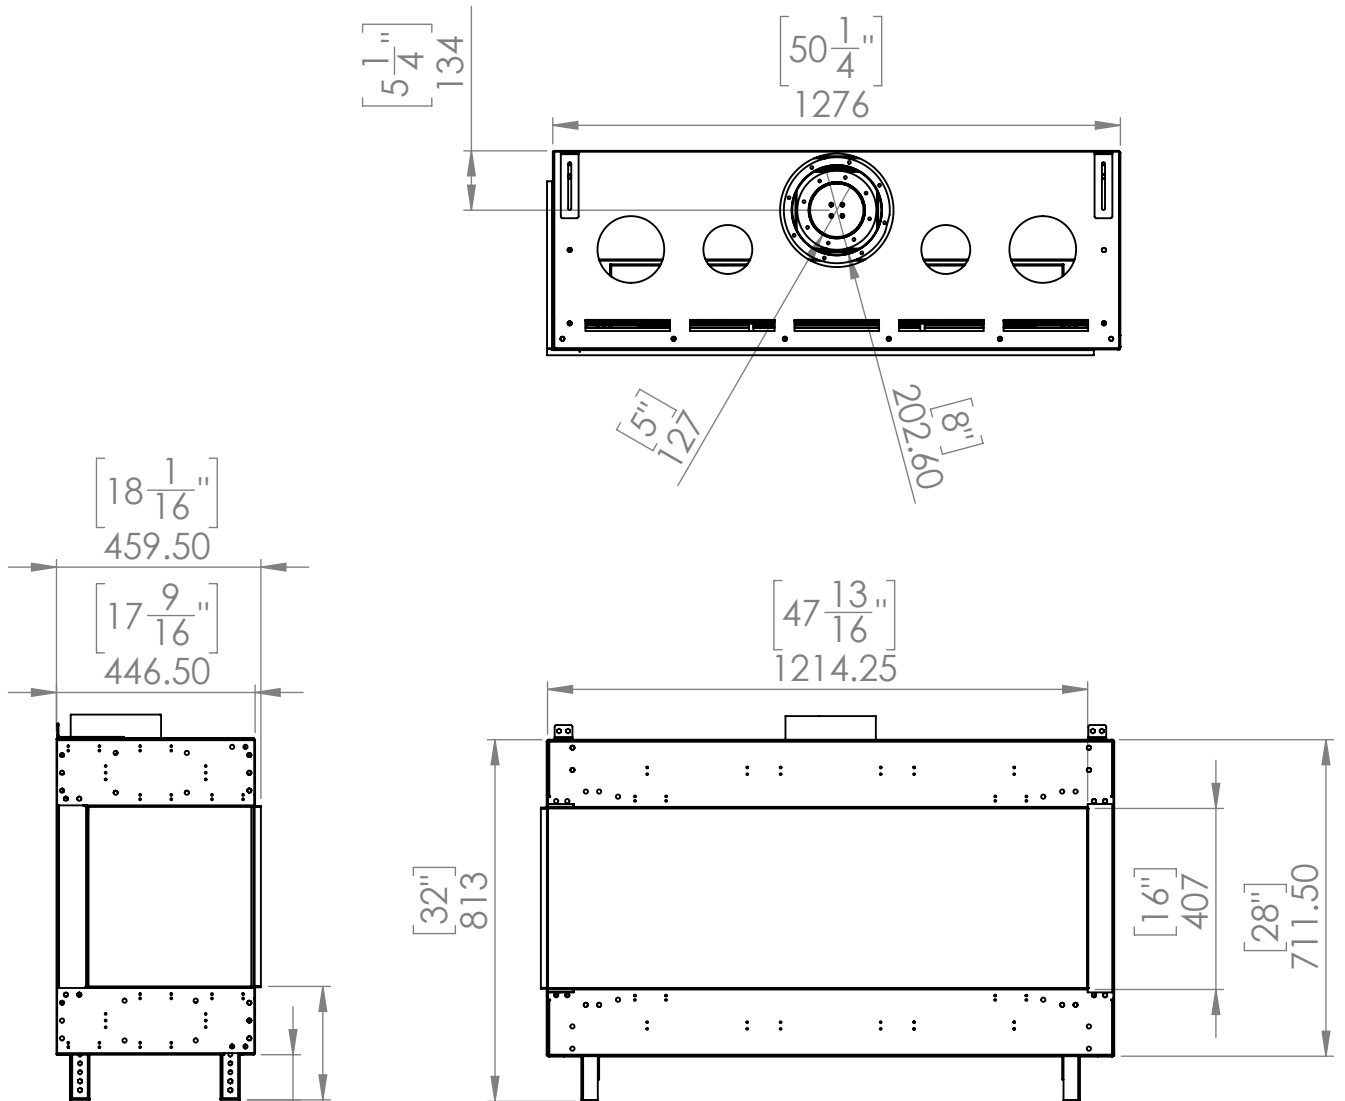

FLARE Left Corner 50

Telescopic leg ranges
(from bottom of glass): 10"-19"