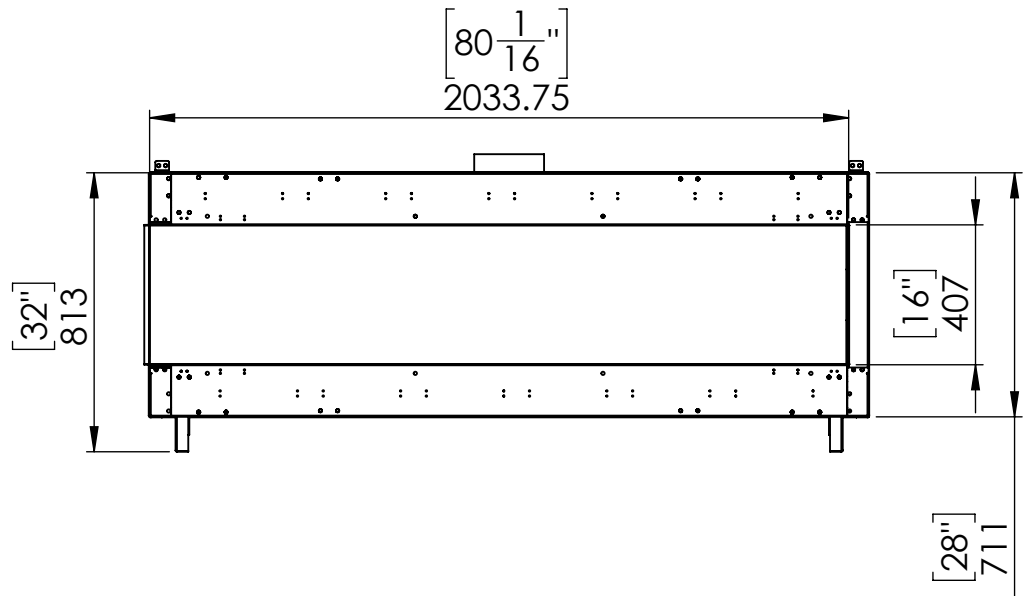

FLARE Left Corner 80

Telescopic leg ranges (from bottom of glass): 10"-19"