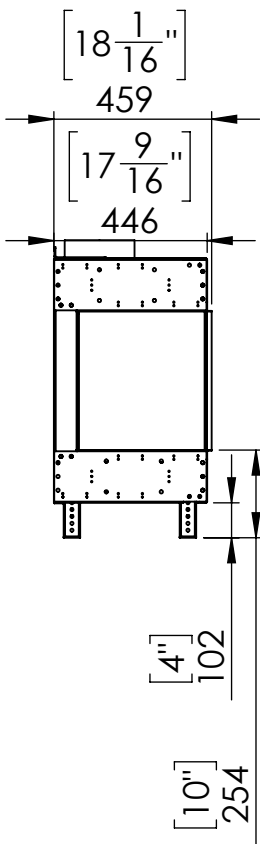

FLARE Left Corner 80

Telescopic leg ranges (from bottom of glass): 10"-19"