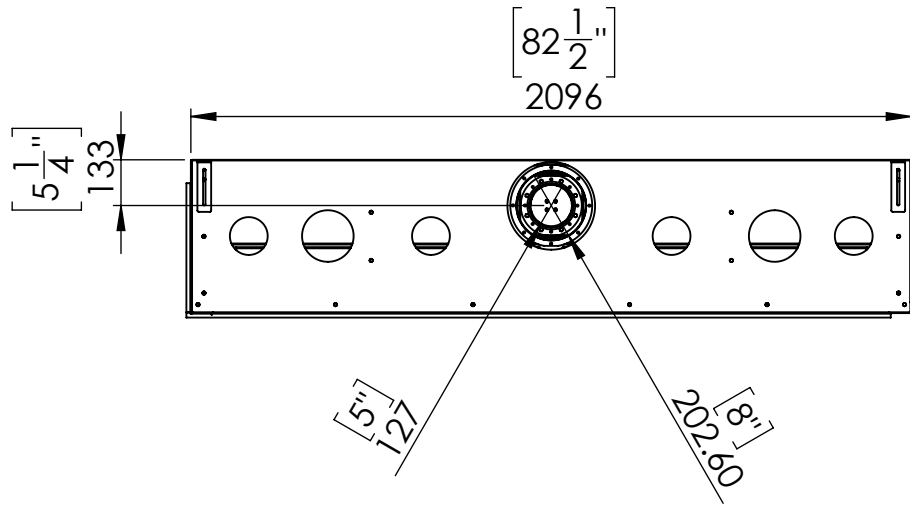

FLARE Left Corner 80

Telescopic leg ranges (from bottom of glass): 10"-19"