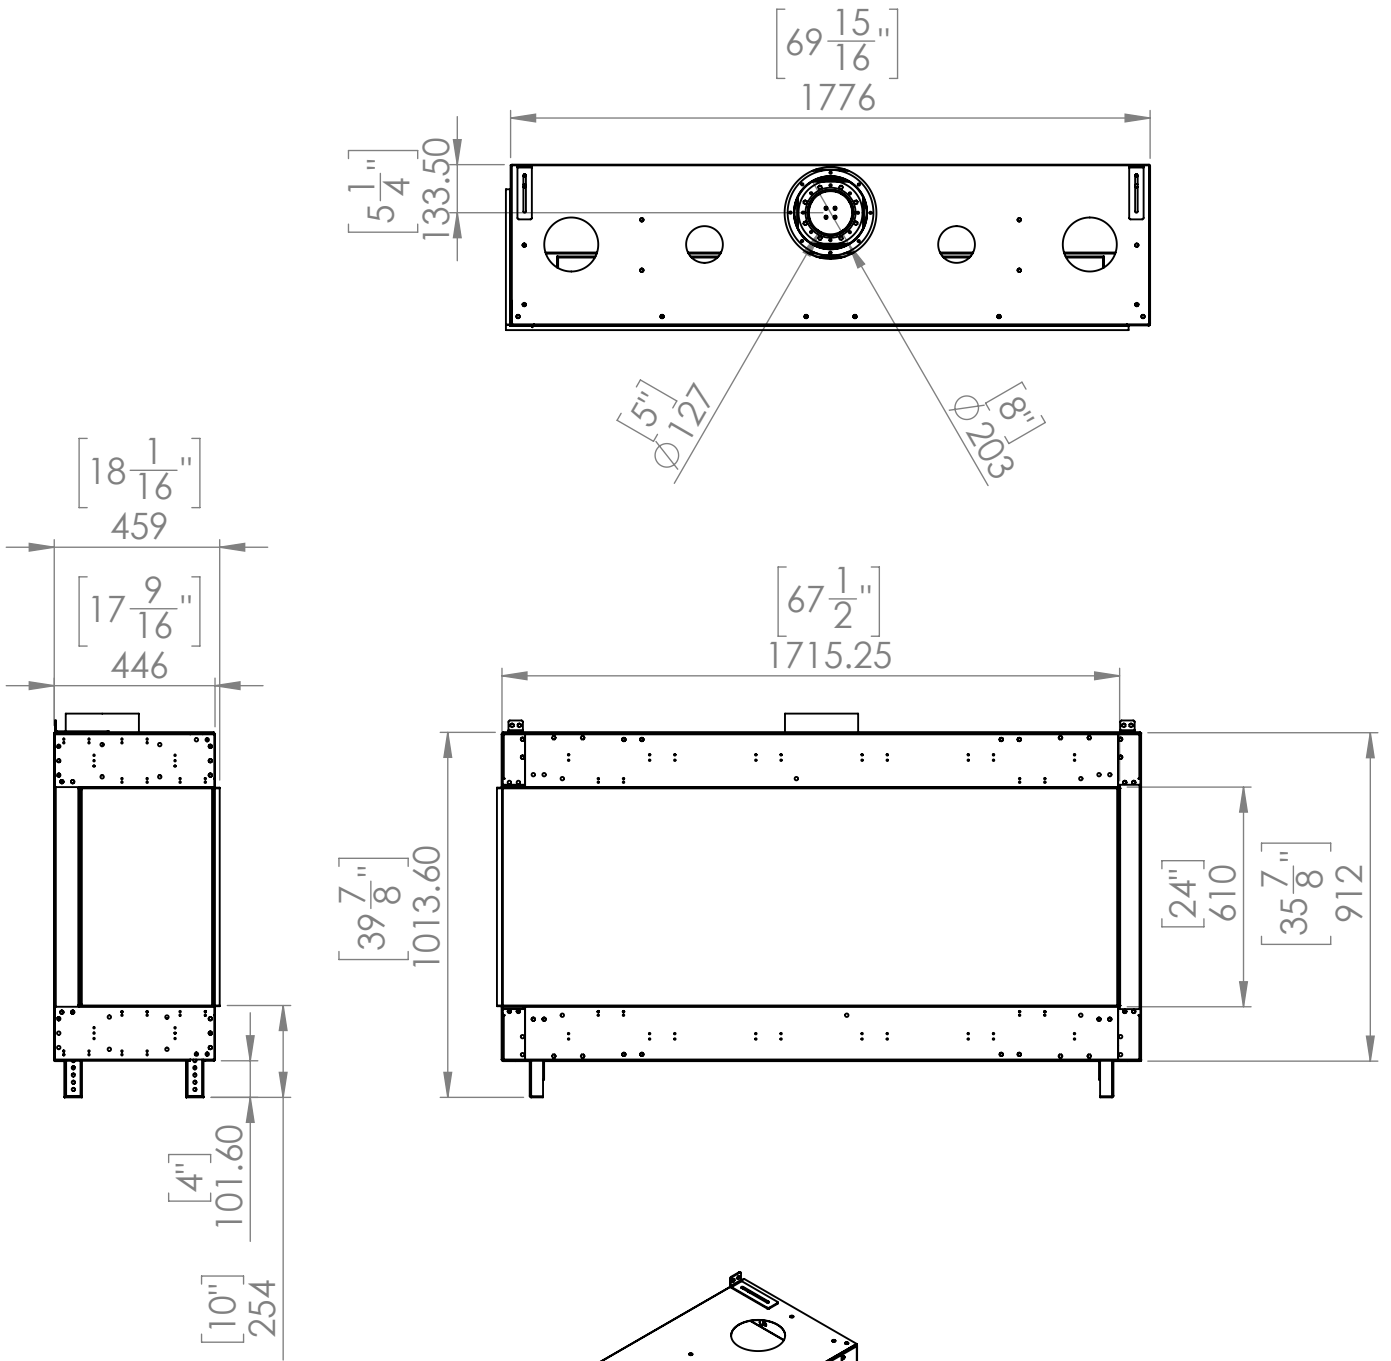

FLARE Left Corner 70H

Telescopic leg ranges
(from bottom of glass): 10"-19"