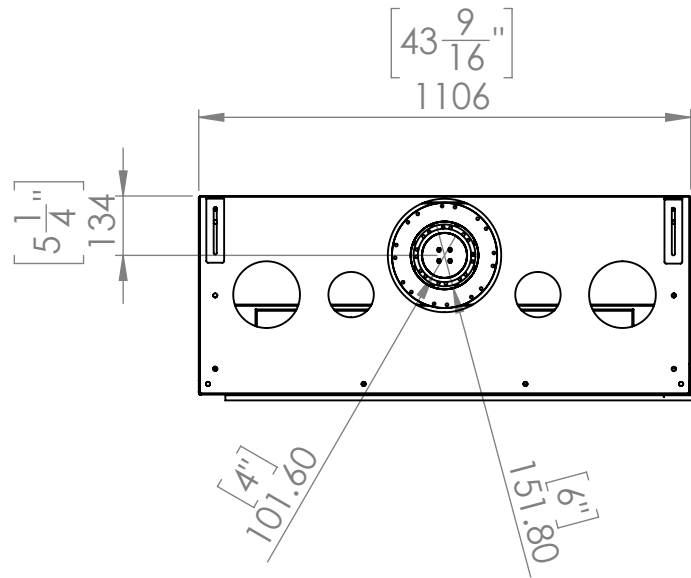

FLARE Right Corner 45

Telescopic leg ranges
(from bottom of glass): 10"-19"