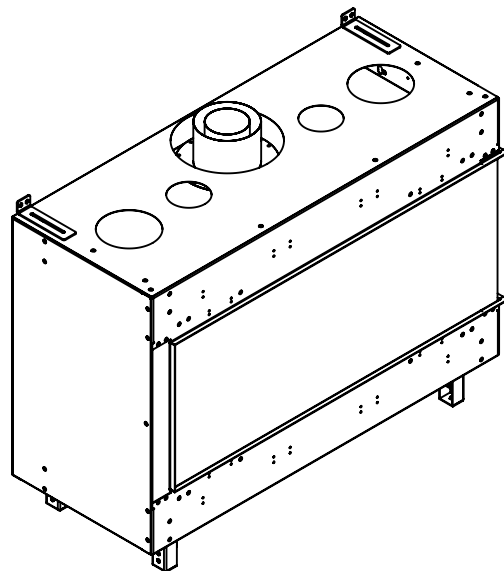

FLARE Right Corner 45

Telescopic leg ranges
(from bottom of glass): 10"-19"