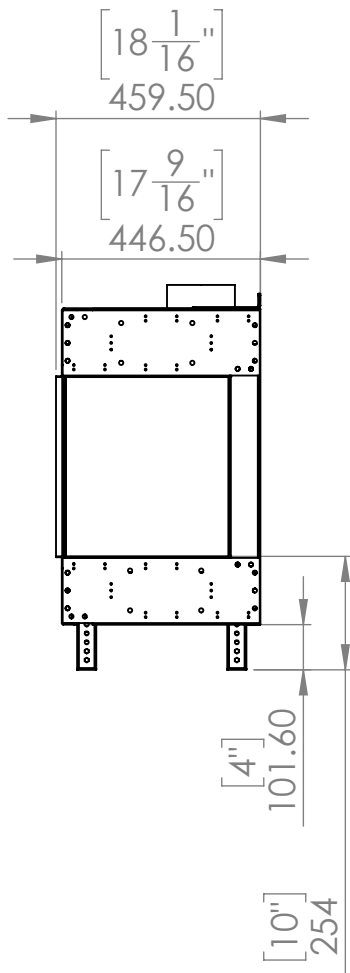

FLARE Right Corner 45

Telescopic leg ranges
(from bottom of glass): 10"-19"