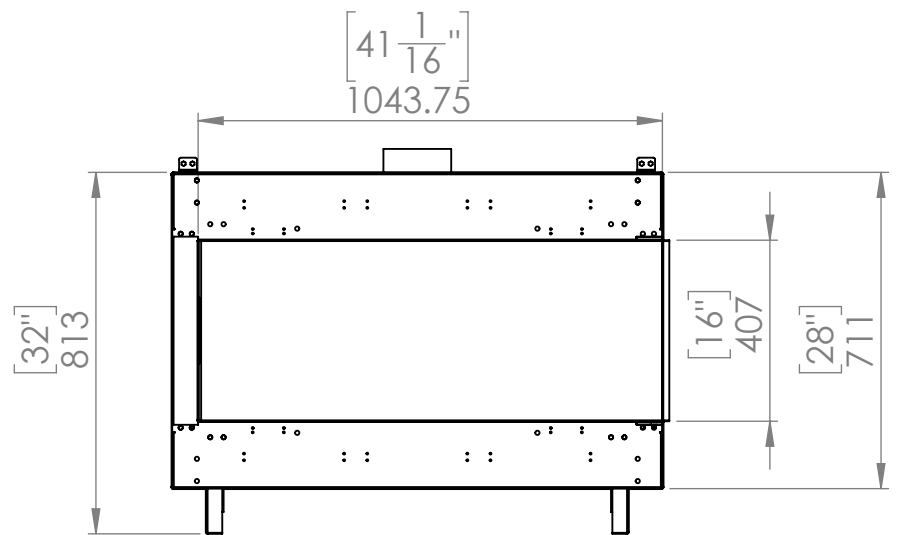

FLARE Right Corner 45

Telescopic leg ranges
(from bottom of glass): 10"-19"