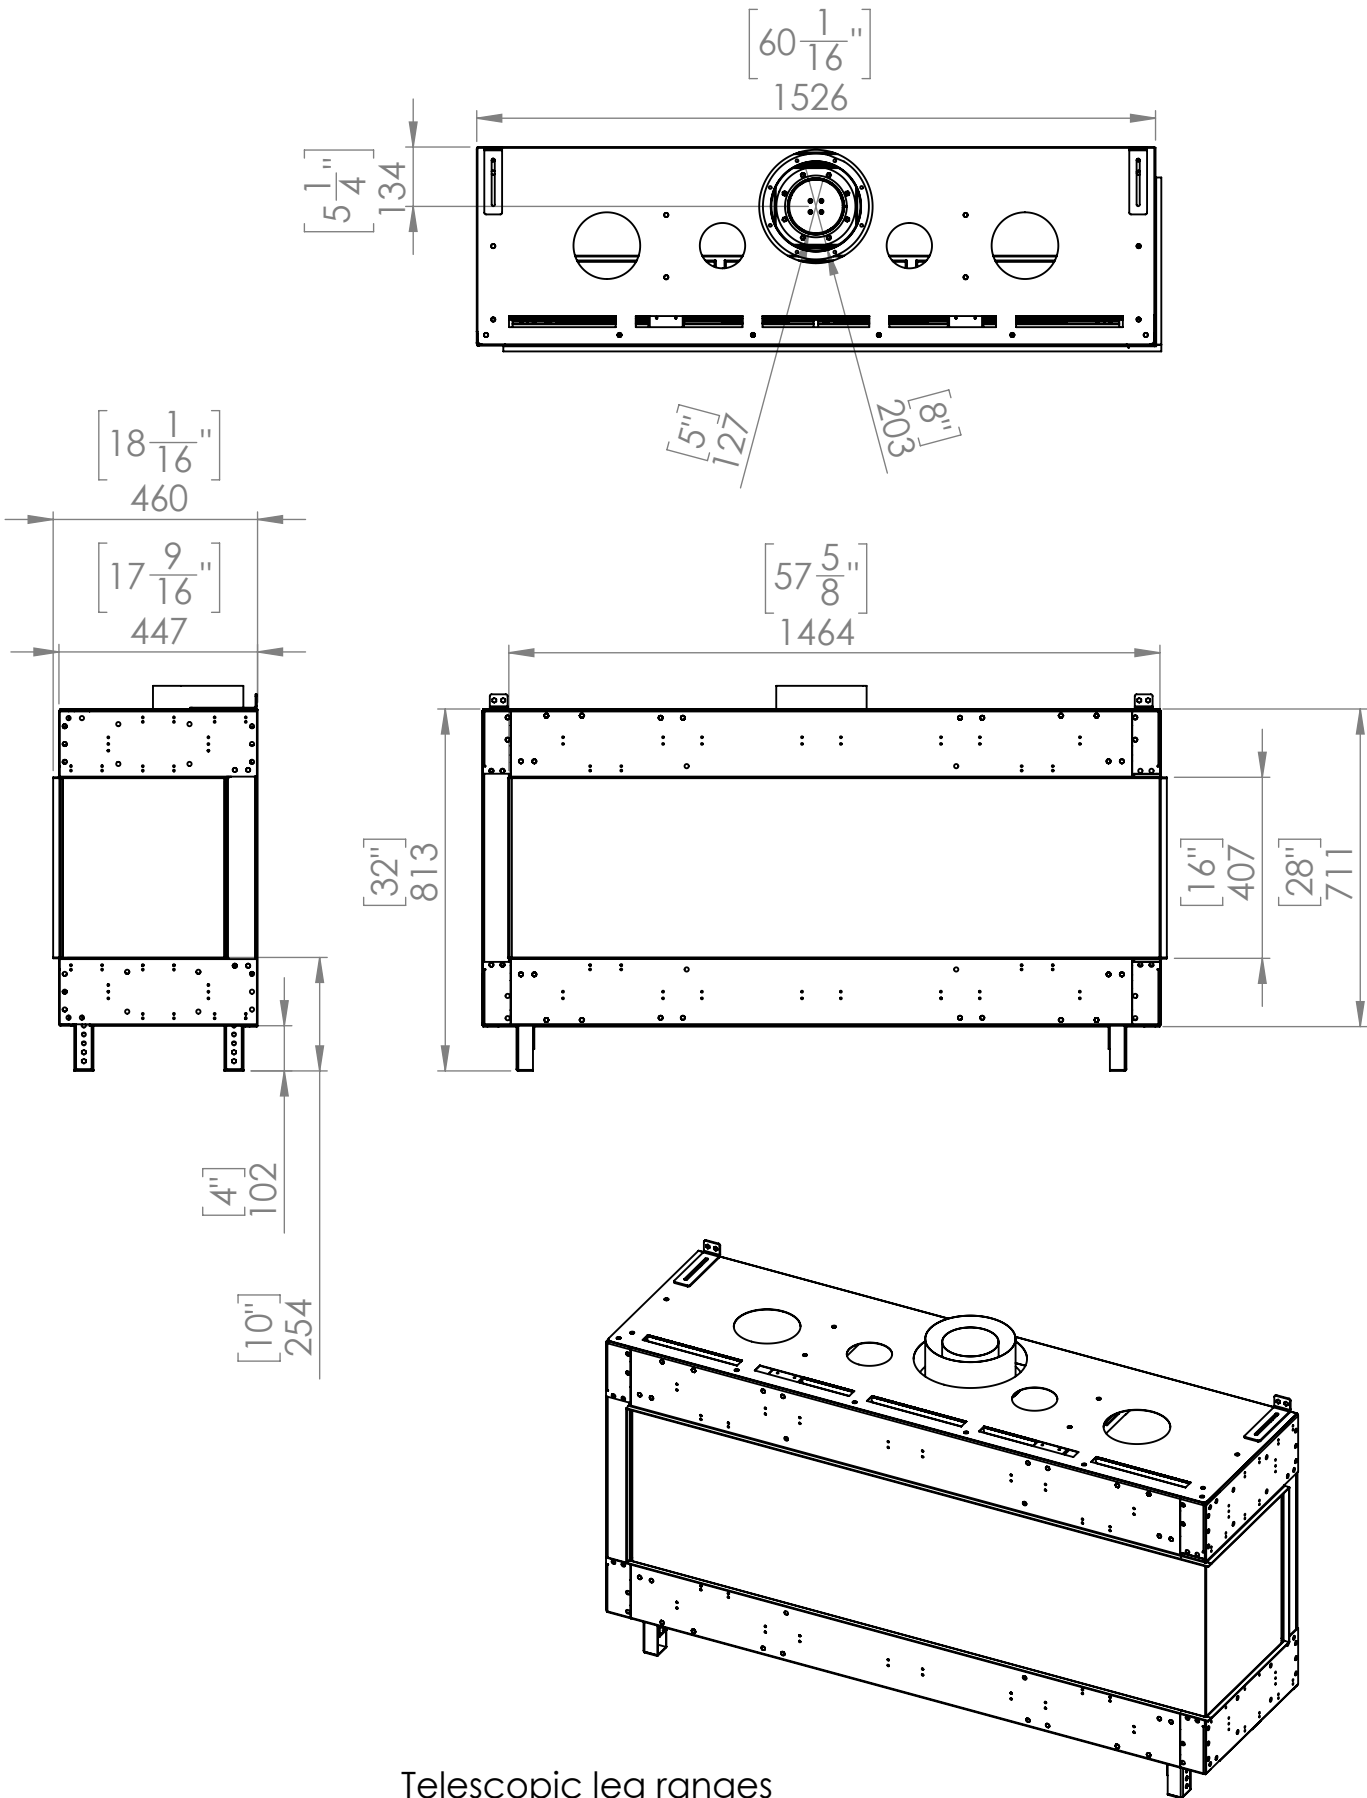

FLARE Right Corner 60

Telescopic leg ranges (from bottom of glass): 10"-19"