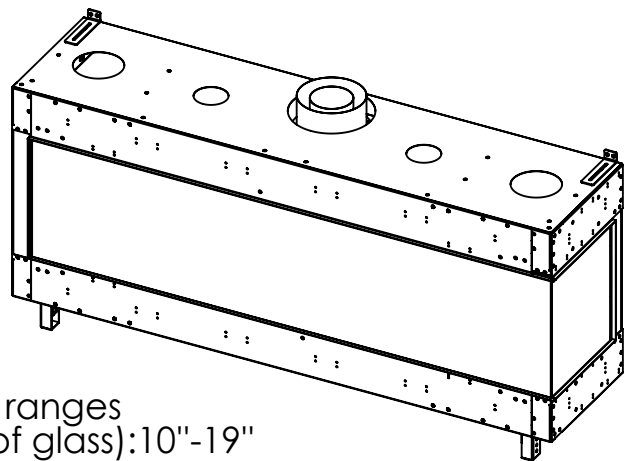

FLARE Right Corner 70

Telescopic leg ranges (from bottom of glass): 10"-19"