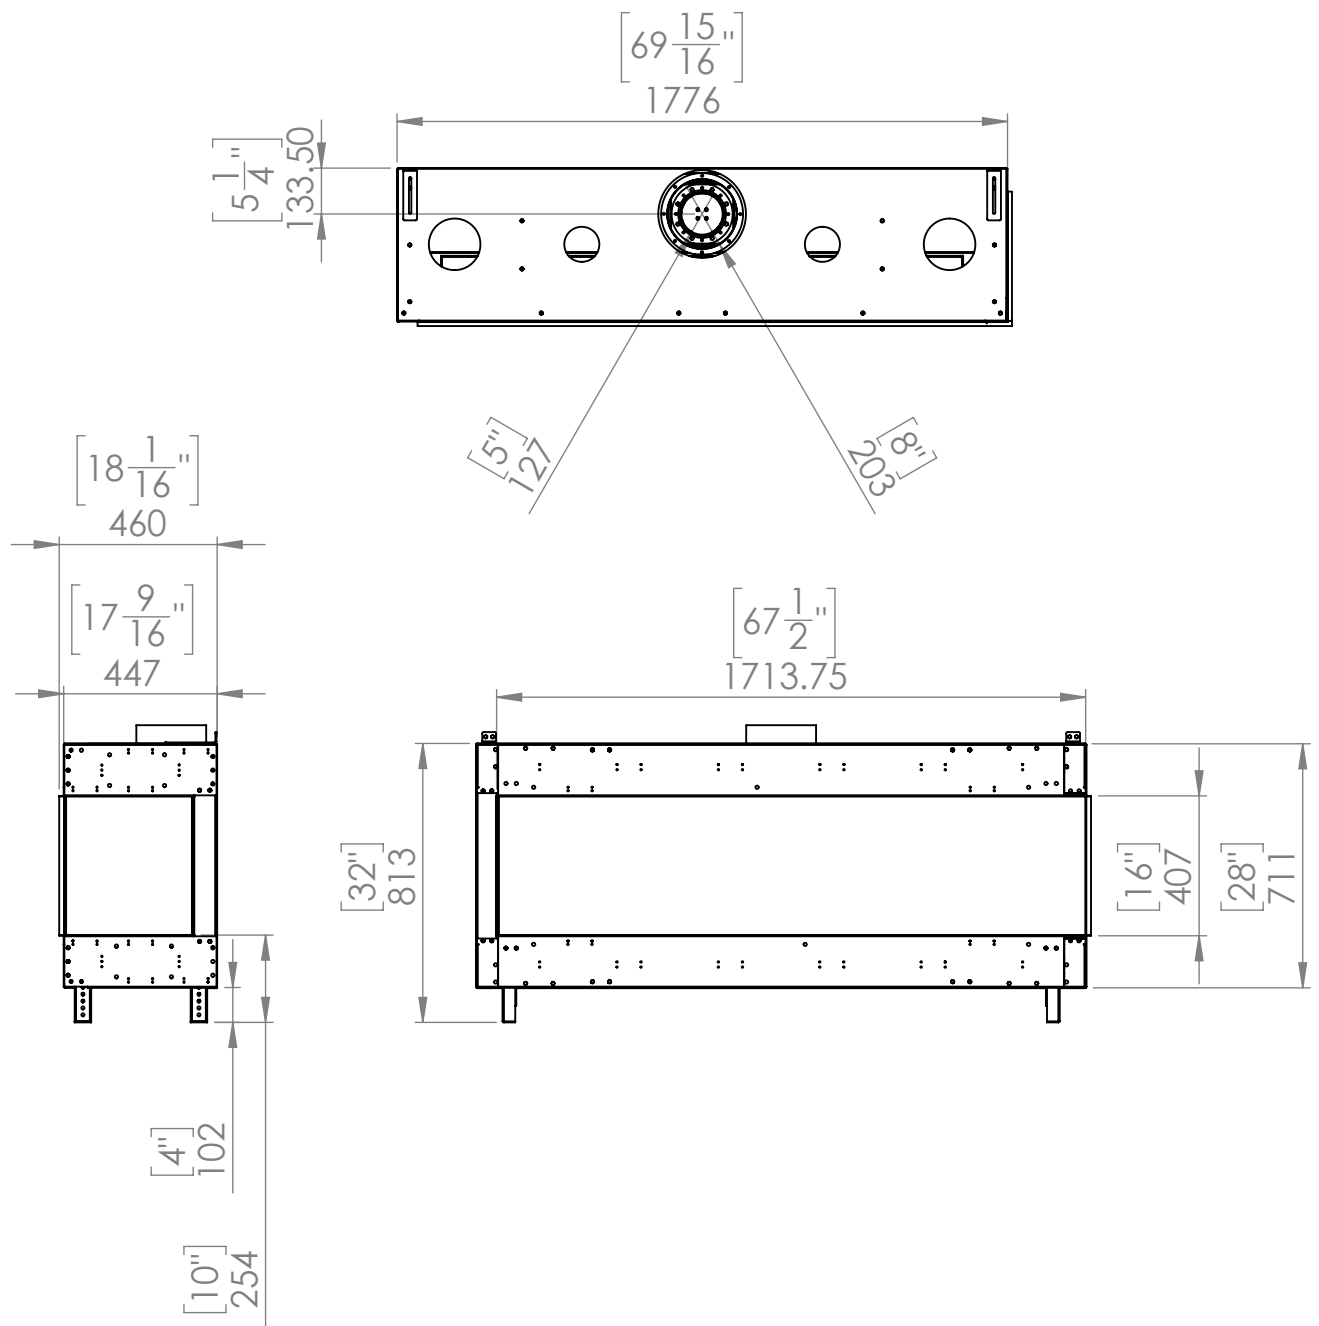

FLARE Right Corner 70

Telescopic leg ranges (from bottom of glass): 10"-19"