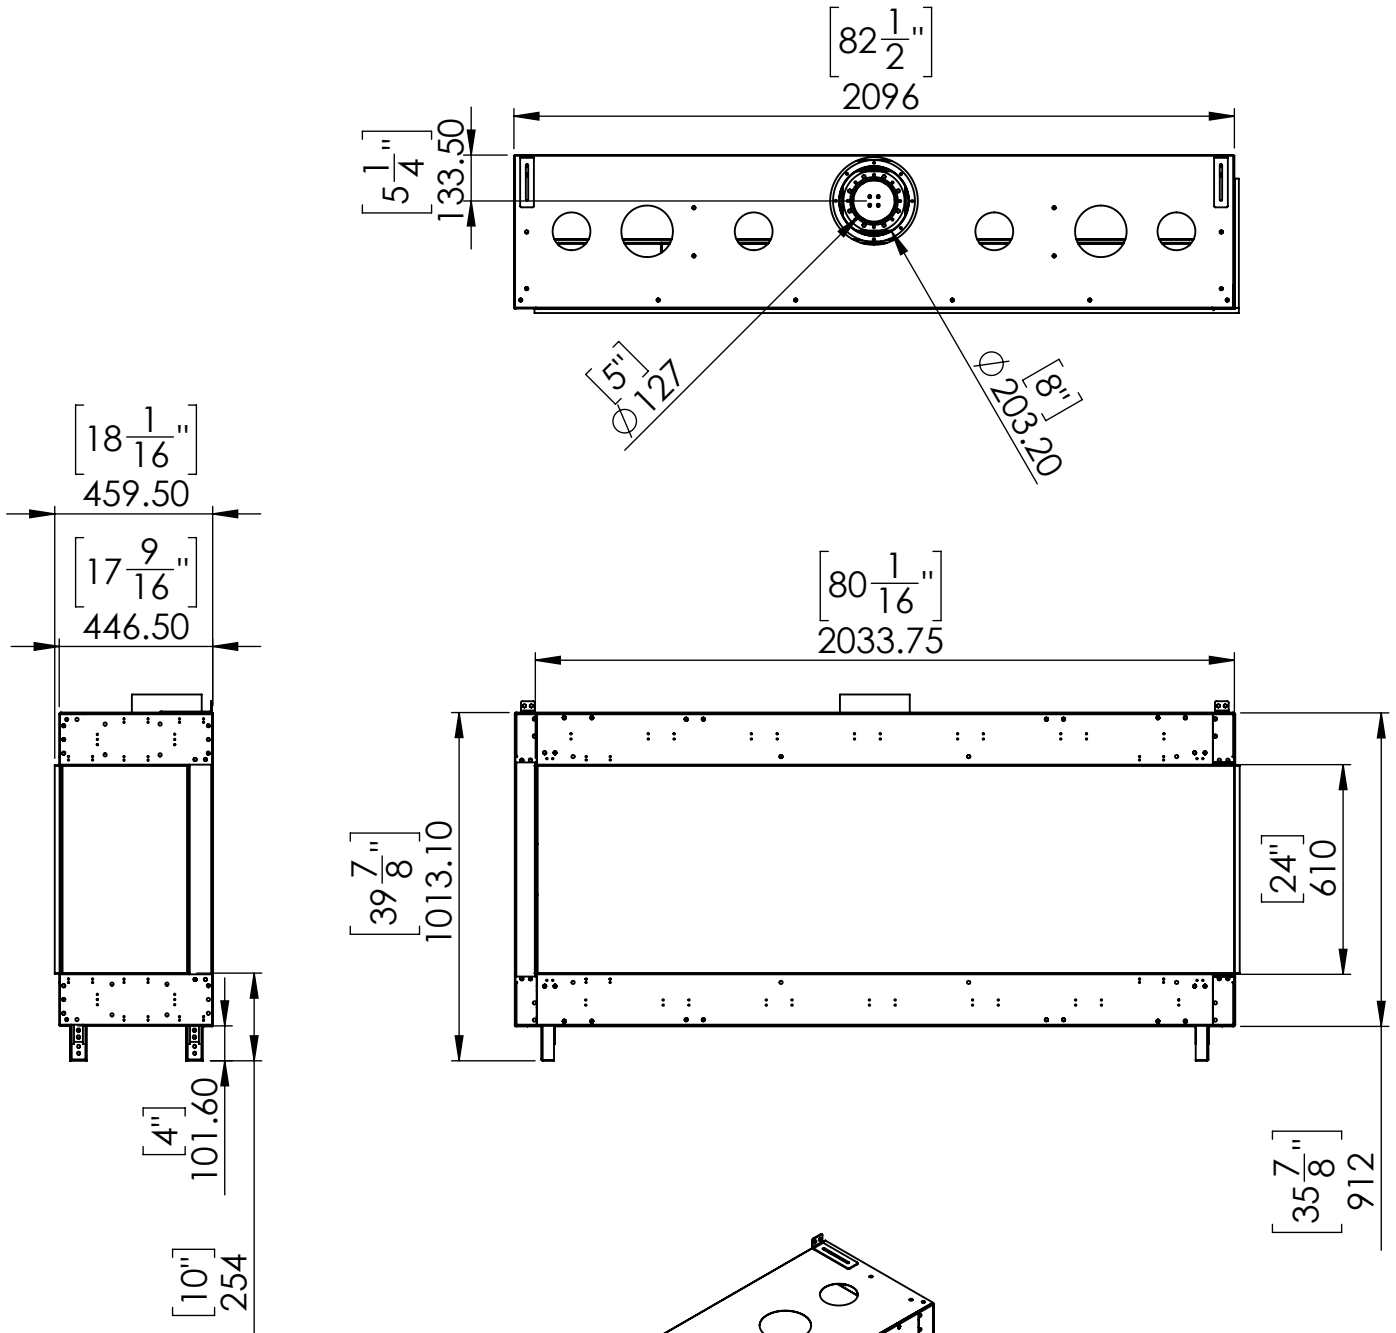

FLARE Right Corner 80H

Telescopic leg ranges
(from bottom of glass): 10"-19"