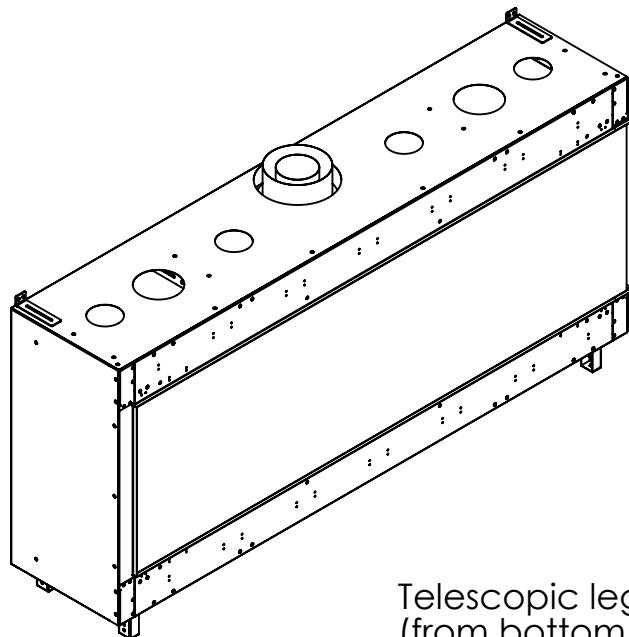

FLARE Right Corner 80H

Telescopic leg ranges
(from bottom of glass): 10"-19"