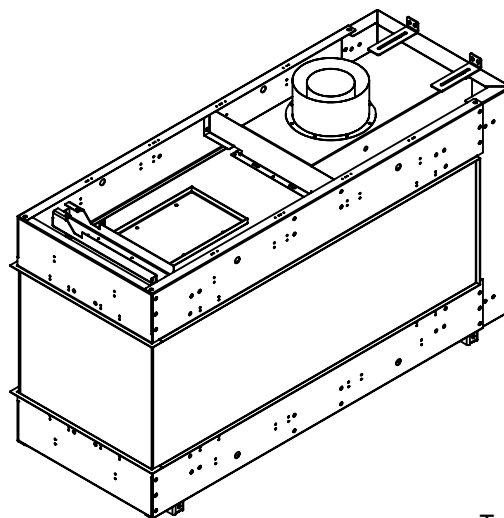

Flare Room Definer 50

Telescopic leg ranges (from bottom of the glass): 10"-19"