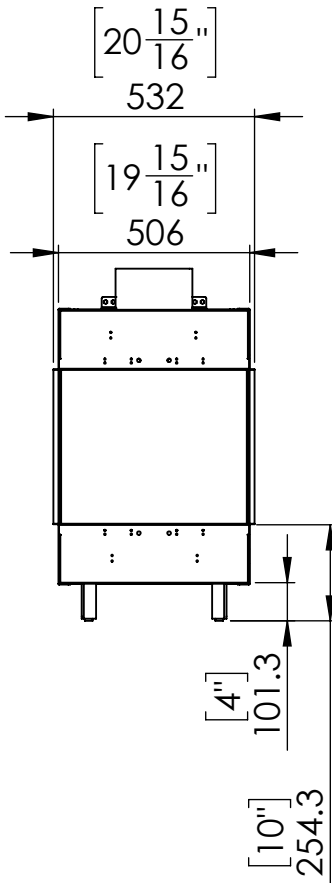

Flare Room Definer 50

Telescopic leg ranges (from bottom of the glass): 10"-19"