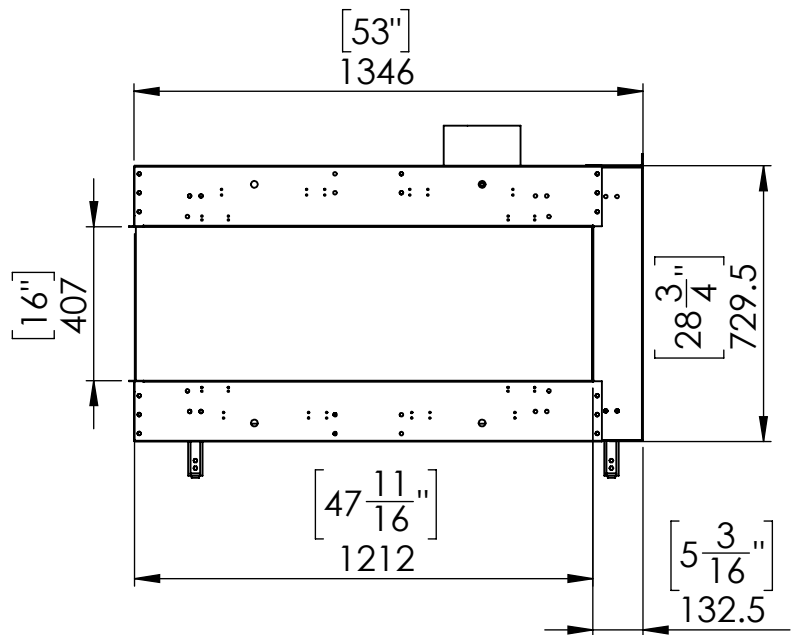

Flare Room Definer 50

Telescopic leg ranges (from bottom of the glass): 10"-19"