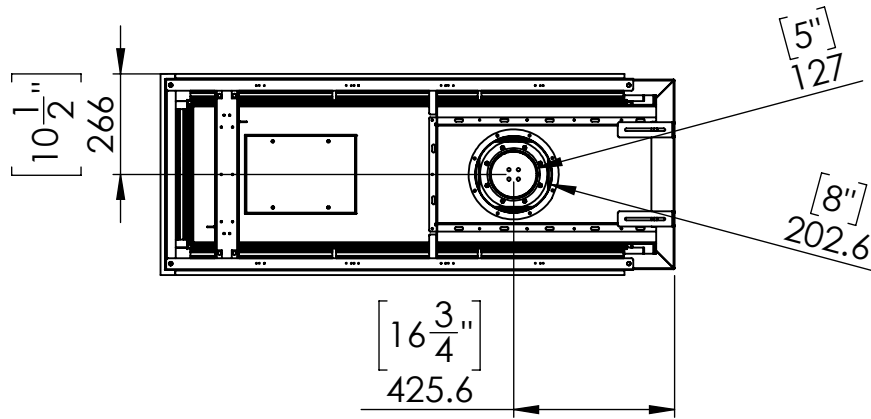

Flare Room Definer 50

Telescopic leg ranges (from bottom of the glass): 10"-19"