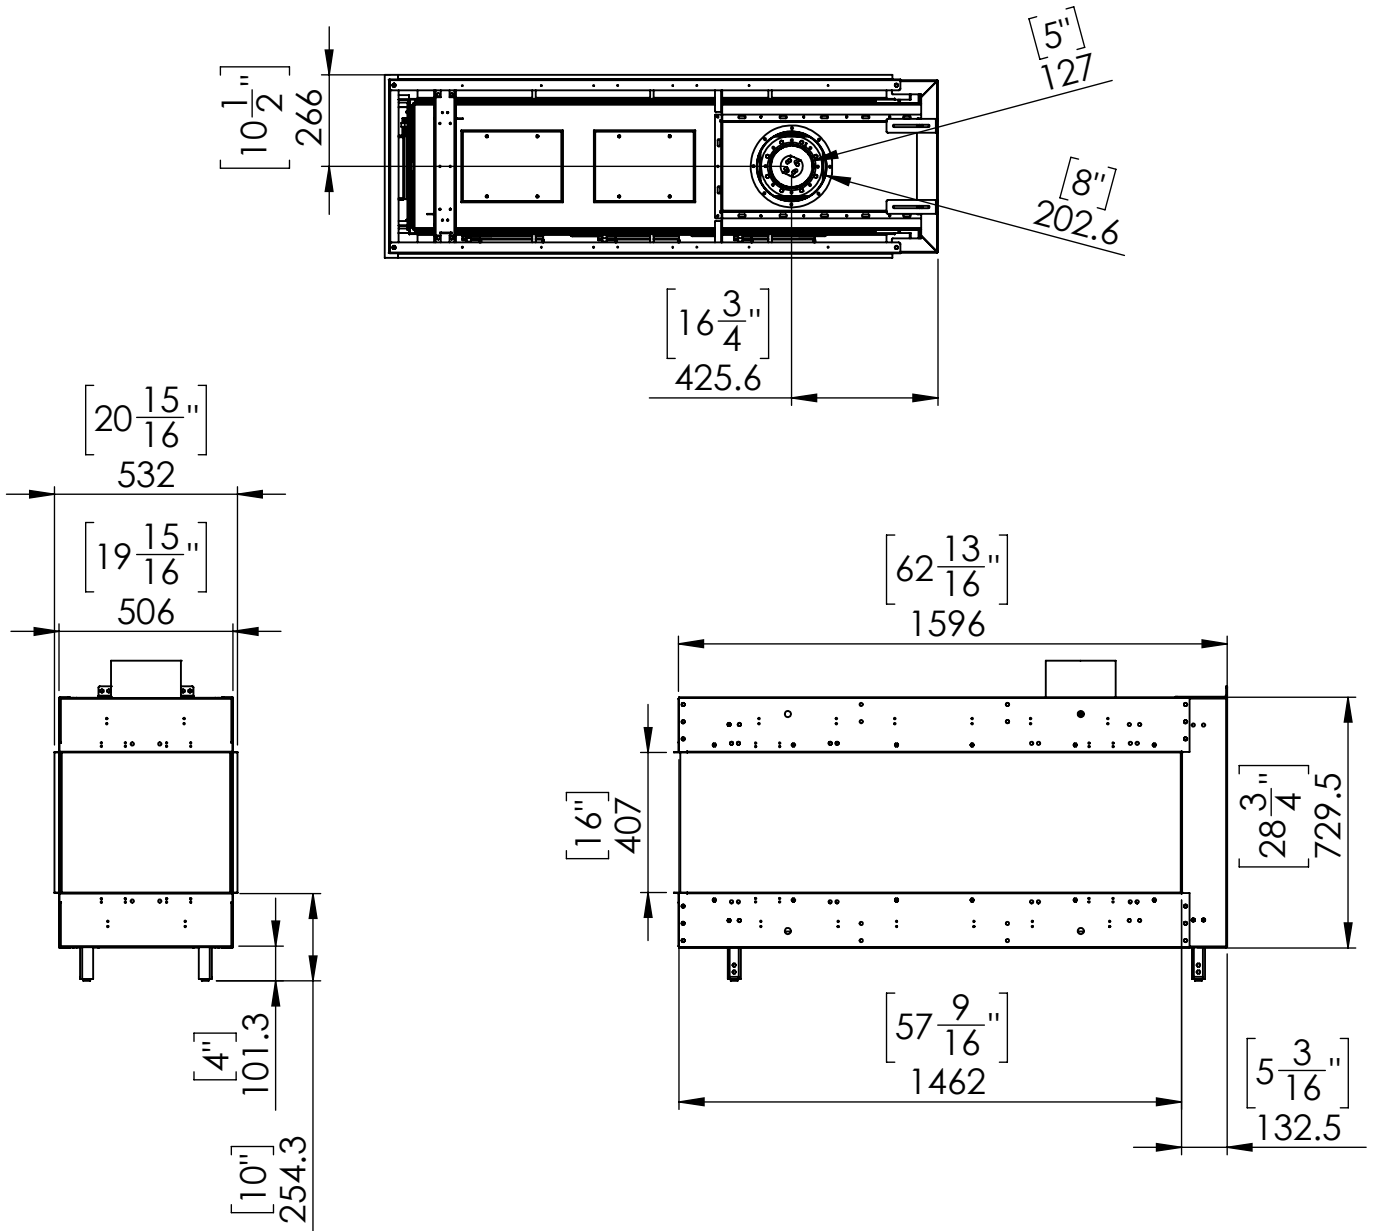

Flare Room Definer 60

Telescopic leg ranges
(from bottom of the glass): 10"-19"