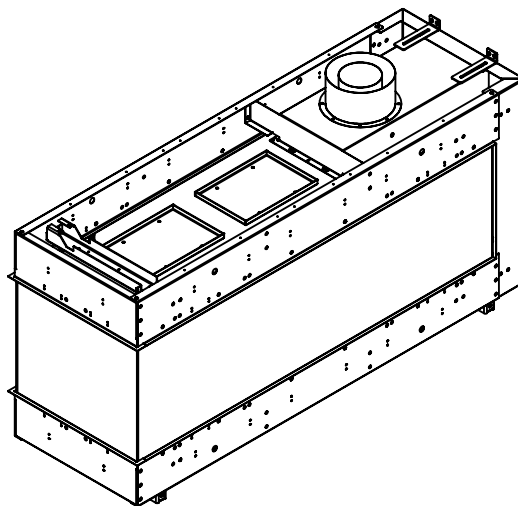

Flare Room Definer 60

Telescopic leg ranges
(from bottom of the glass): 10"-19"