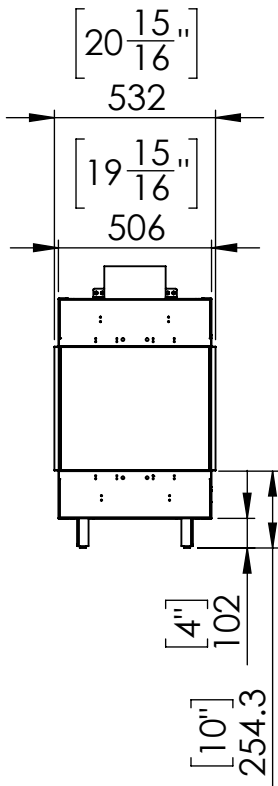

# Flare Room Definer 70

Telescopic leg ranges (from bottom of the glass): 10"-19"