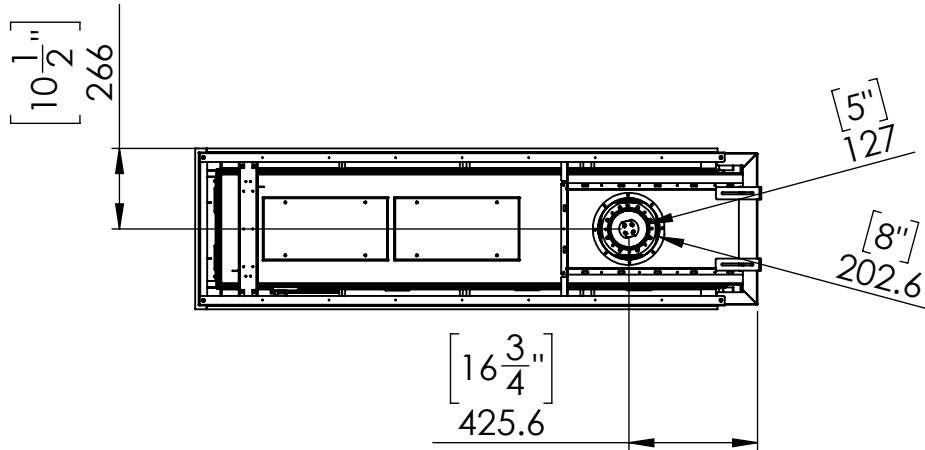

# Flare Room Definer 70

Telescopic leg ranges (from bottom of the glass): 10"-19"