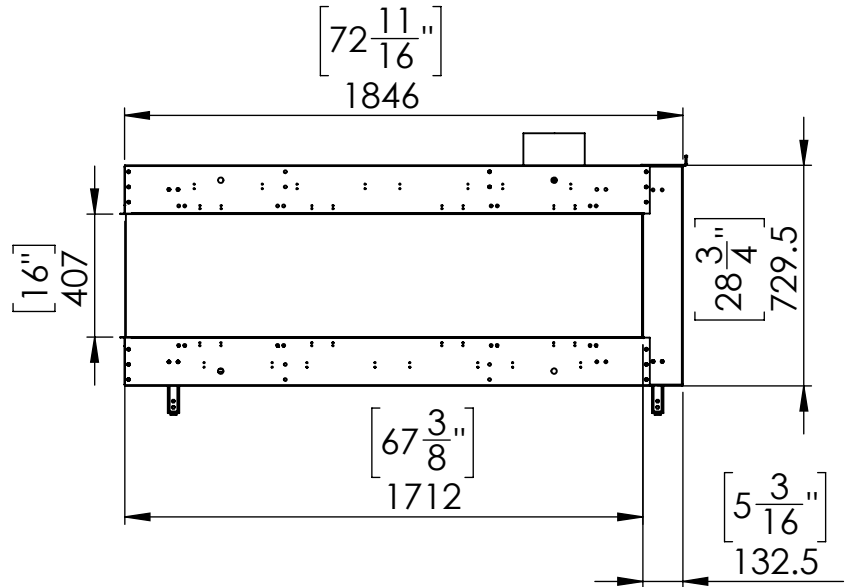

# Flare Room Definer 70

Telescopic leg ranges (from bottom of the glass): 10"-19"