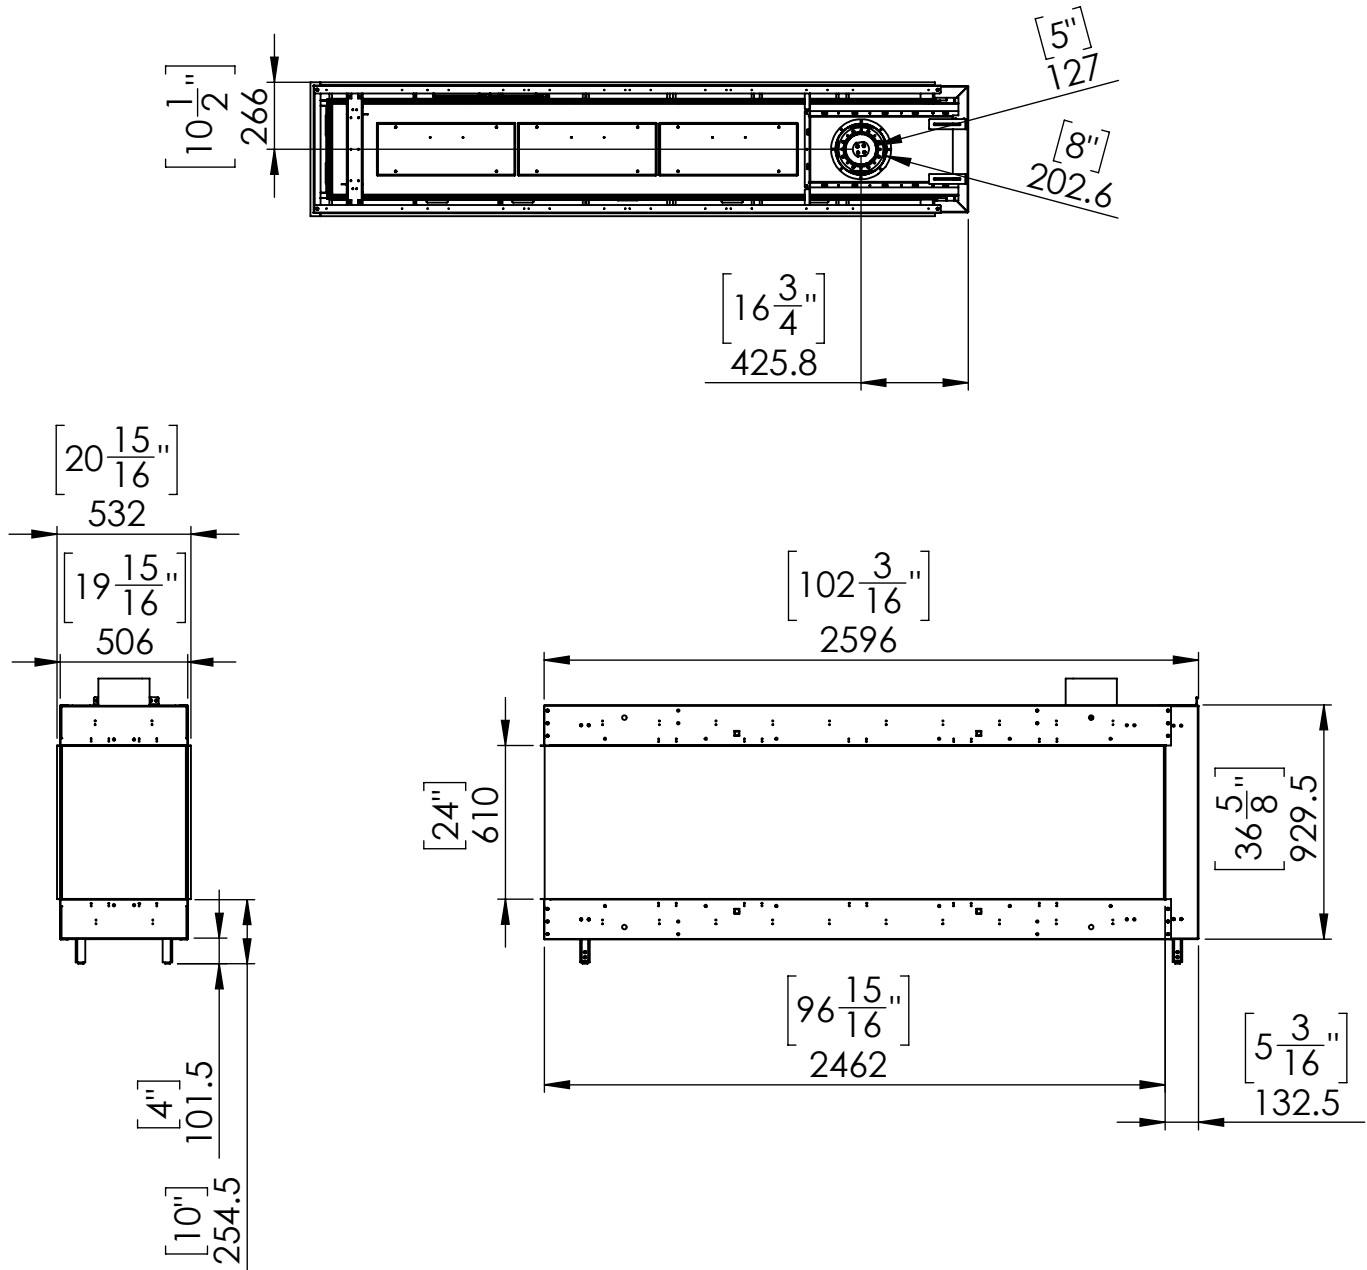

# Flare Room Definer 100H

Telescopic leg ranges (from bottom of the glass): 10"-19"