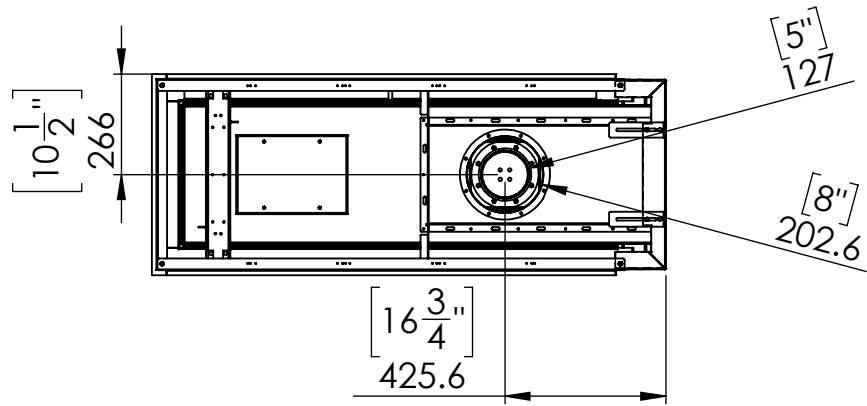

Flare Room Definer 50H

Telescopic leg ranges (from bottom of the glass): 10''-19''