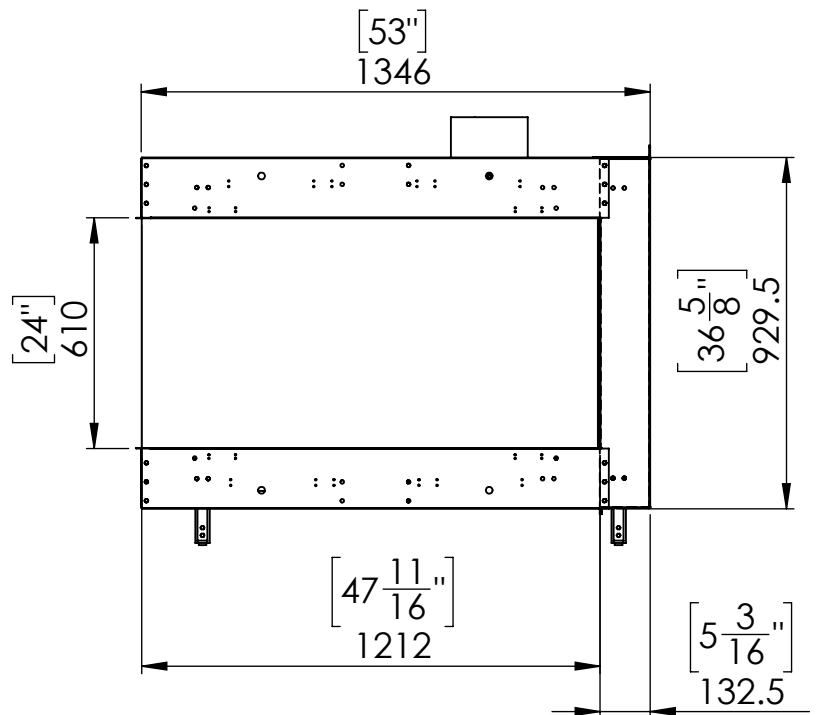

Flare Room Definer 50H

Telescopic leg ranges (from bottom of the glass): 10''-19''