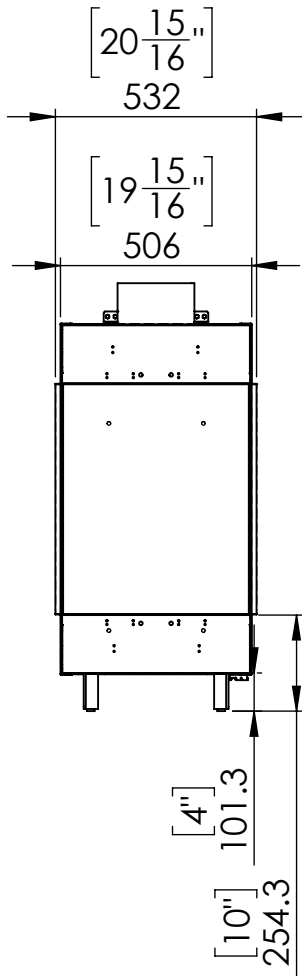

Flare Room Definer 50H

Telescopic leg ranges (from bottom of the glass): 10''-19''