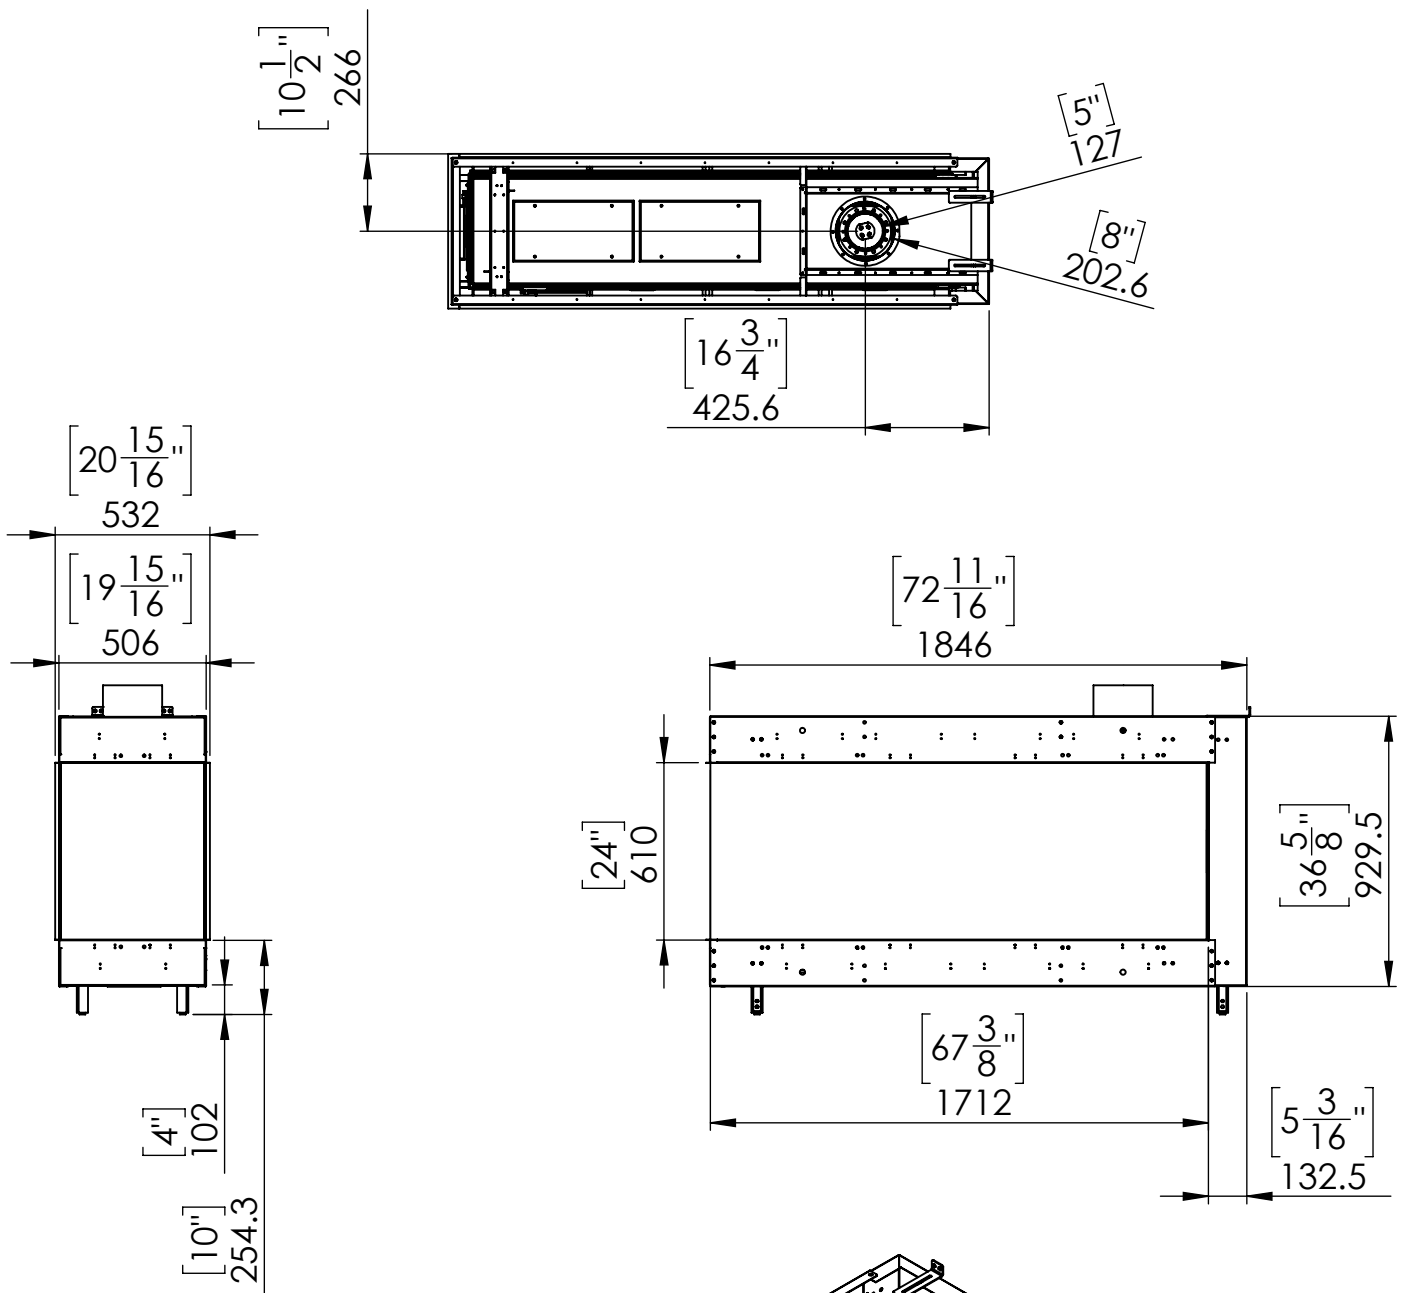

Flare Room Definer 70H

Telescopic leg ranges
(from bottom of the glass): 10"-19"