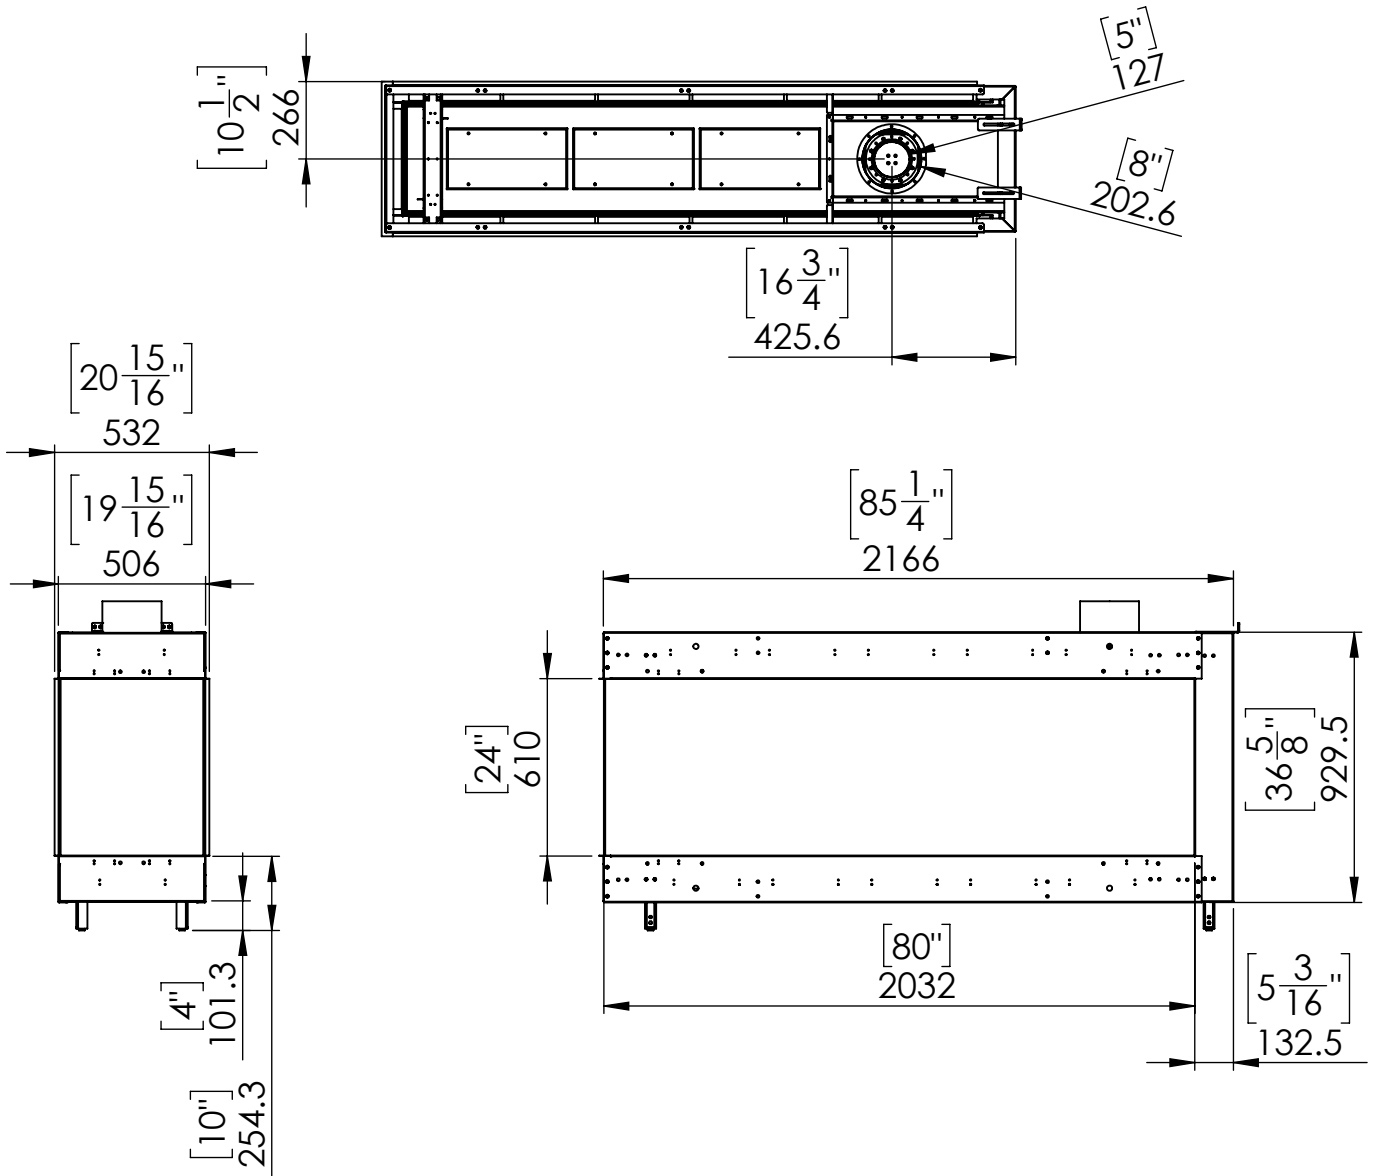

# Flare Room Definer 80H

Telescopic leg ranges (from bottom of the glass): 10"-19"