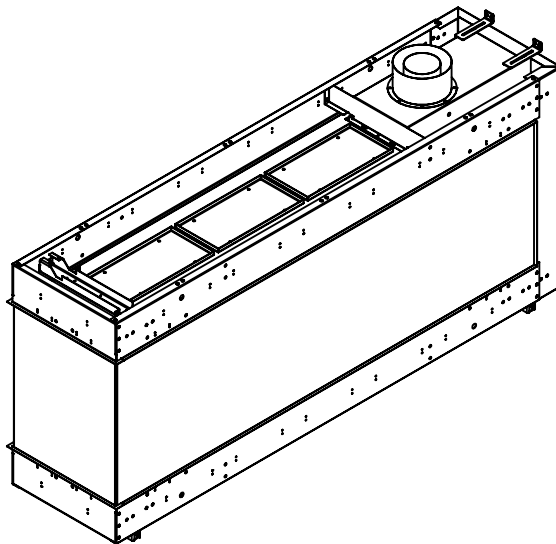

# Flare Room Definer 80H

Telescopic leg ranges (from bottom of the glass): 10"-19"