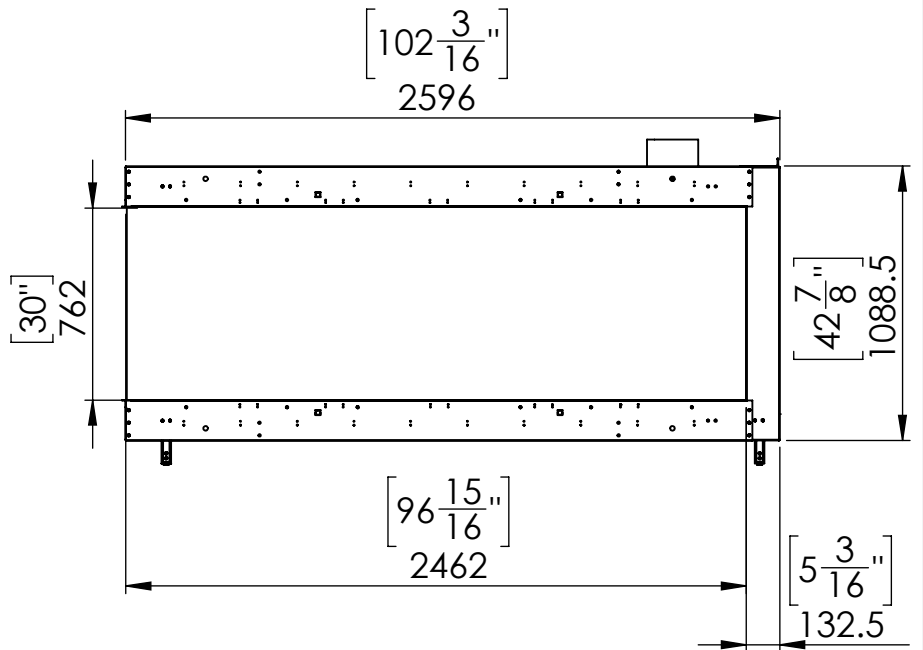

# Flare Room Definer 100EH

Telescopic leg ranges (from bottom of the glass): 10"-19"