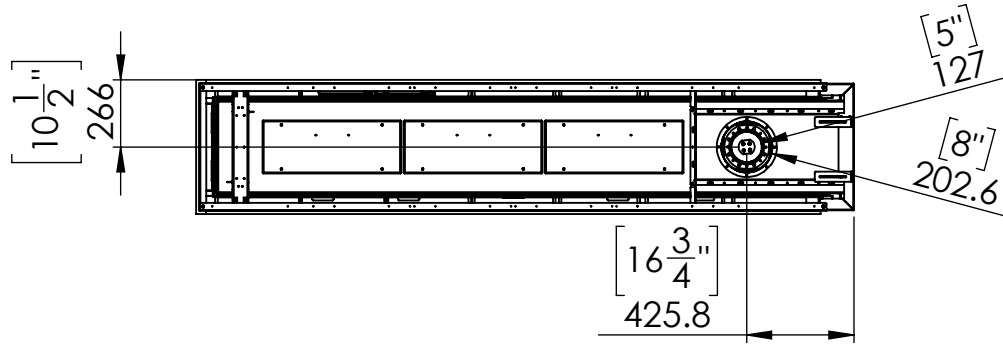

# Flare Room Definer 100EH

Telescopic leg ranges (from bottom of the glass): 10"-19"