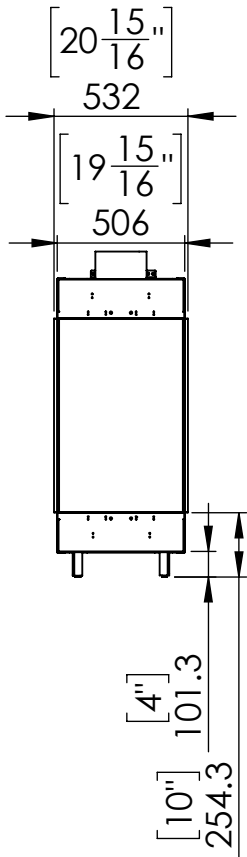

# Flare Room Definer 100EH

Telescopic leg ranges (from bottom of the glass): 10"-19"