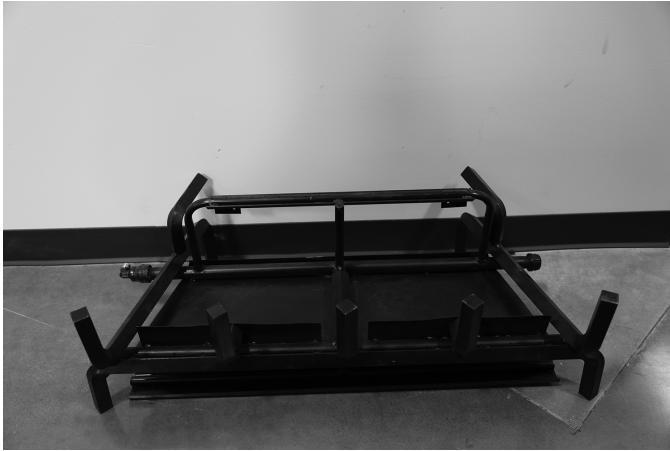

GrandCanyonGasLogs.com

3435 E. Atlanta Ave. Phoenix, AZ 85040

Phone: (602) 344-4217 • customerservice@grandcanyongaslogs.com