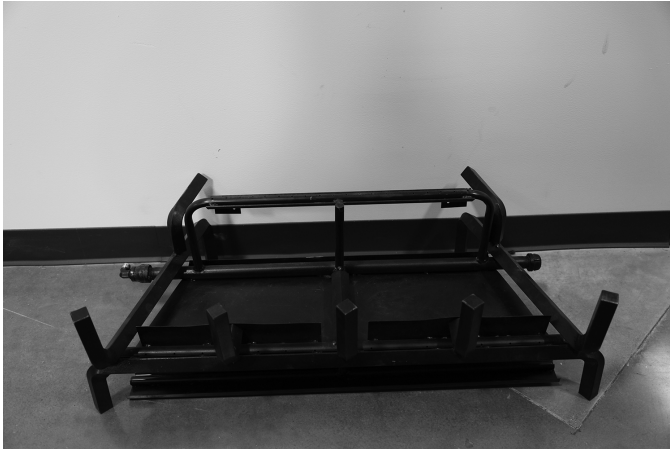

JUMBO/JUMBO SLIMLINE 24" LOG PLACEMENT GUIDE

GrandCanyonGasLogs.com

3435 E. Atlanta Ave. Phoenix, AZ 85040

Phone: (602) 344-4217 • customerservice@grandcanyongaslogs.com

JUMBO/JUMBO SLIMLINE 30" LOG PLACEMENT GUIDE

GrandCanyonGasLogs.com

3435 E. Atlanta Ave. Phoenix, AZ 85040

Phone: (602) 344-4217 • customerservice@grandcanyongaslogs.com

JUMBO/JUMBO SLIMLINE 36" LOG PLACEMENT GUIDE

GrandCanyonGasLogs.com

3435 E. Atlanta Ave. Phoenix, AZ 85040