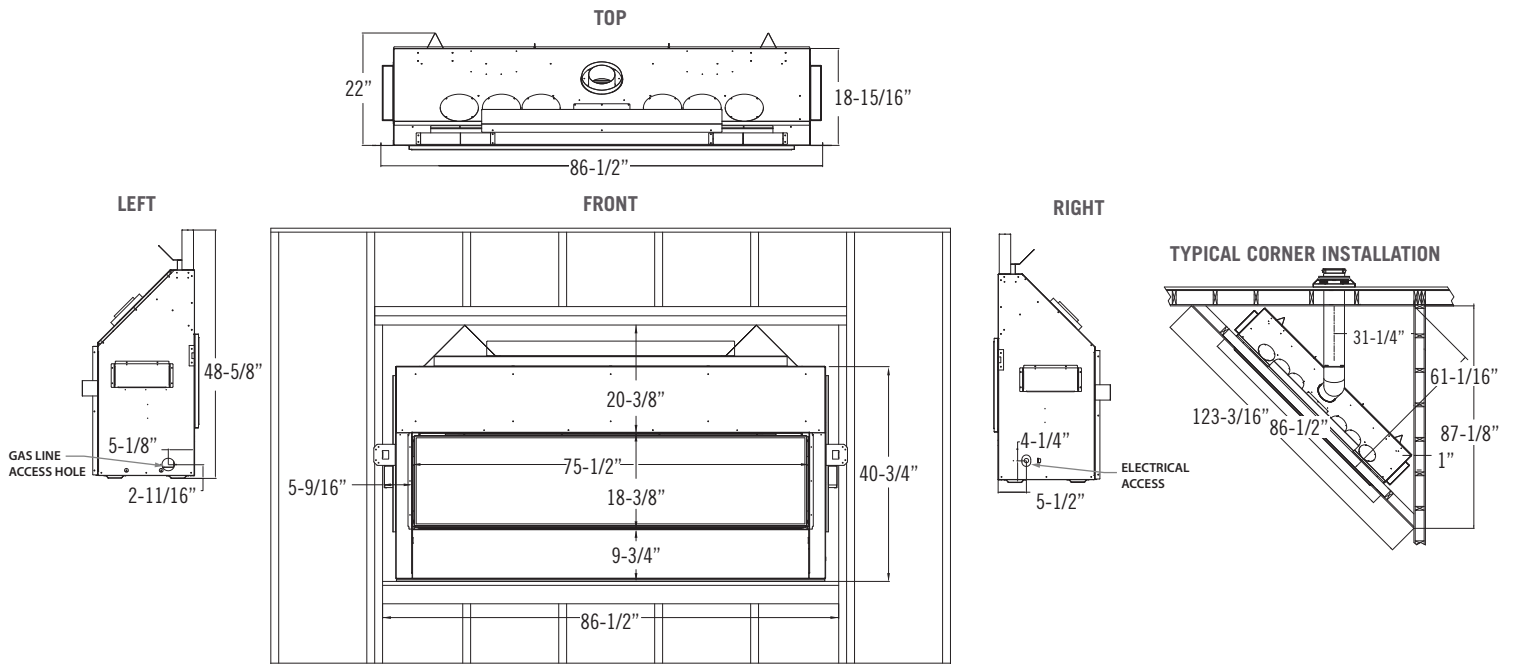

Callaway 72