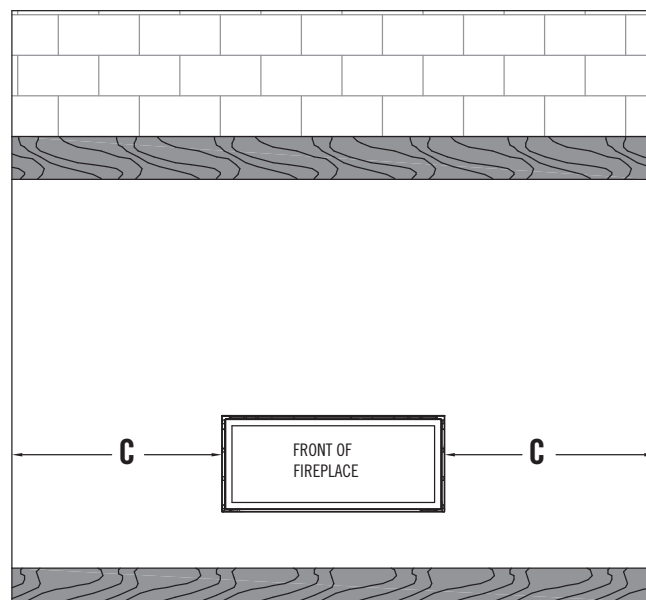

The overhang (A) must be a minimum of 1/2 or greater of the roofline elevation (B) above the base of the fireplace.

The width of the overhang to each side of the appliance (C) must be a minimum of 1/2 or greater of the roofline elevation (B) above the base of the fireplace.