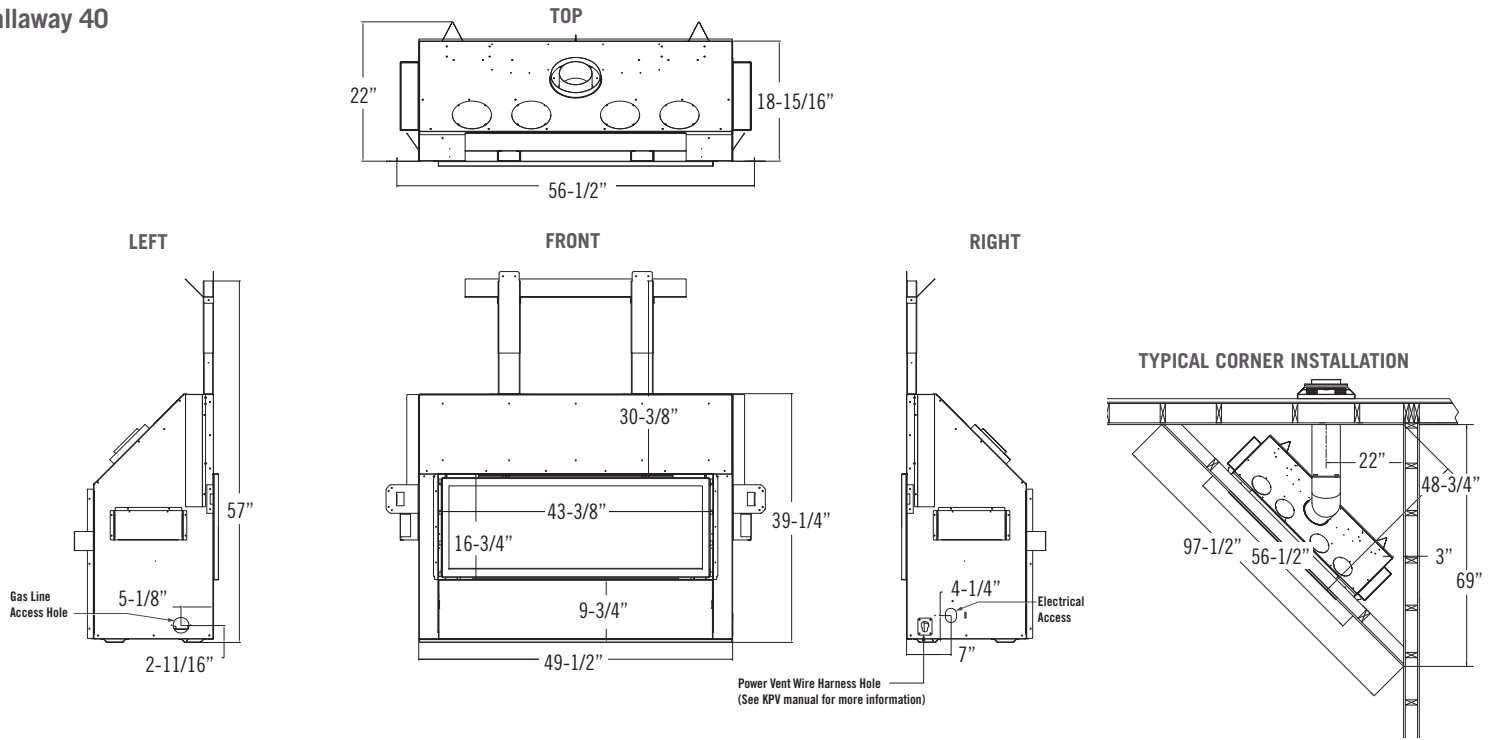

Callaway 40