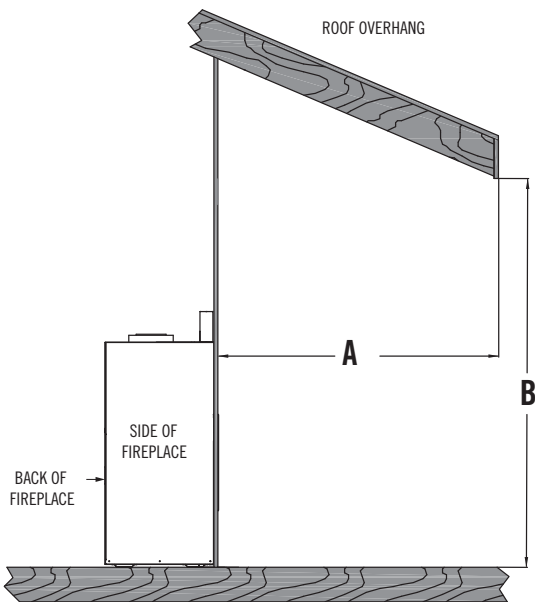

The overhang (A) must be a minimum of 1/2 or greater of the roofline elevation (B) above the base of the fireplace.

The width of the overhang to each side of the appliance (C) must be a minimum of 1/2 or greater of the roofline elevation (B) above the base of the fireplace.