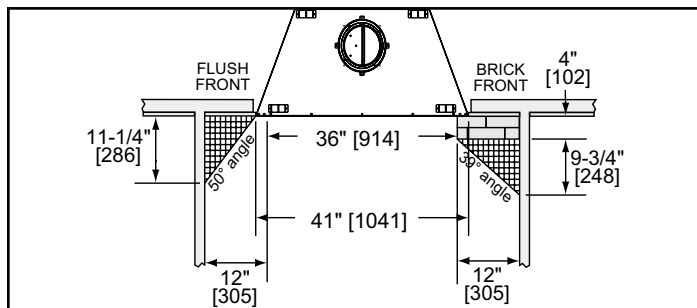

MAJESTIC

Please consult the manufacturer's installation manual for all details and requirements before making a final design layout decision.

ROYALTON
36" Wood Fireplace

MODEL	FRONT WIDTH		BACK WIDTH		HEIGHT		DEPTH		FIREPLACE OPENING
	Actual	Framing	Actual	Framing	Actual	Framing	Actual	Framing	
BE36	41"	42"	23-3/4"	42"	39-1/2"	39-3/4"	21-3/8"	21-1/2"	36" x 21"

Top View

Front View

Left Side View

Right Side View

APPLIANCE LOCATION

MANTEL PROJECTIONS

MANTEL LEG/WALL PROJECTIONS

HEARTH EXTENSIONS

FRAMING DIMENSIONS

CLEARANCES TO COMBUSTIBLES

HEARTH EXTENSION CONSTRUCTION

PRODUCT LISTING CODES	
US	UL 127
CAN	ULC-S610

Product information provided is not complete and is subject to change without notice. Product installation must adhere strictly to instructions accompanying product to avoid risk of fire and potential injury.