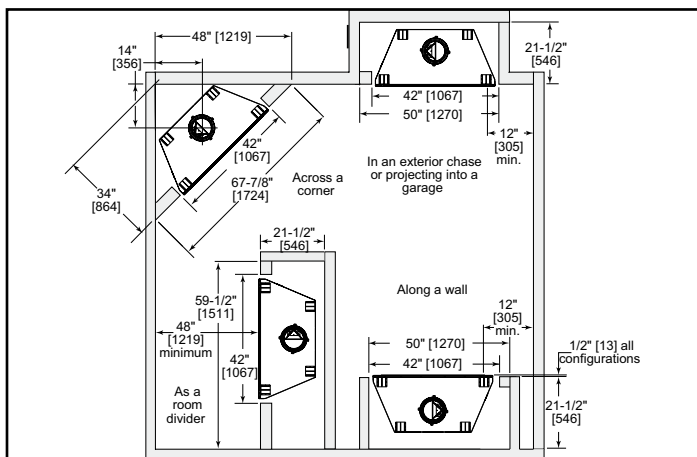

MAJESTIC

Please consult the manufacturer's installation manual for all details and requirements before making a final design layout decision.

ROYALTON
36" Wood Fireplace

MODEL	FRONT WIDTH		BACK WIDTH		HEIGHT		DEPTH		FIREPLACE OPENING
	Actual	Framing	Actual	Framing	Actual	Framing	Actual	Framing	
BE36	41"	42"	23-3/4"	42"	39-1/2"	39-3/4"	21-3/8"	21-1/2"	36" x 21"

Top View

Front View

Left Side View

Right Side View

APPLIANCE LOCATION

MANTEL PROJECTIONS

MANTEL LEG/WALL PROJECTIONS

HEARTH EXTENSIONS

FRAMING DIMENSIONS

CLEARANCES TO COMBUSTIBLES

HEARTH EXTENSION CONSTRUCTION

PRODUCT LISTING CODES	
US	UL 127
CAN	ULC-S610

Product information provided is not complete and is subject to change without notice. Product installation must adhere strictly to instructions accompanying product to avoid risk of fire and potential injury.