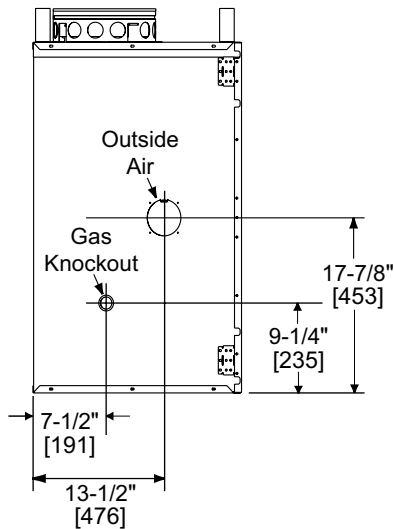

MAJESTIC

Please consult the manufacturer's installation manual for all details and requirements before making a final design layout decision.

ROYALTON
36" Wood Fireplace

MODEL	FRONT WIDTH		BACK WIDTH		HEIGHT		DEPTH		FIREPLACE OPENING
	Actual	Framing	Actual	Framing	Actual	Framing	Actual	Framing	
BE36	41"	42"	23-3/4"	42"	39-1/2"	39-3/4"	21-3/8"	21-1/2"	36" x 21"

Top View

Front View

Left Side View

Right Side View

APPLIANCE LOCATION

MANTEL PROJECTIONS

MANTEL LEG/WALL PROJECTIONS

HEARTH EXTENSIONS

FRAMING DIMENSIONS

CLEARANCES TO COMBUSTIBLES

HEARTH EXTENSION CONSTRUCTION

PRODUCT LISTING CODES	
US	UL 127
CAN	ULC-S610

Product information provided is not complete and is subject to change without notice. Product installation must adhere strictly to instructions accompanying product to avoid risk of fire and potential injury.