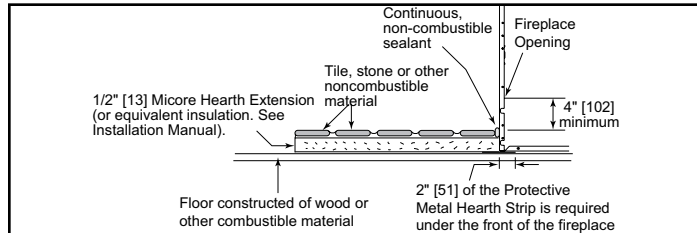

MAJESTIC

Please consult the manufacturer's installation manual for all details and requirements before making a final design layout decision.

ROYALTON
36" Wood Fireplace

MODEL	FRONT WIDTH		BACK WIDTH		HEIGHT		DEPTH		FIREPLACE OPENING
	Actual	Framing	Actual	Framing	Actual	Framing	Actual	Framing	
BE36	41"	42"	23-3/4"	42"	39-1/2"	39-3/4"	21-3/8"	21-1/2"	36" x 21"

Top View

Front View

Left Side View

Right Side View

APPLIANCE LOCATION

MANTEL PROJECTIONS

MANTEL LEG/WALL PROJECTIONS

HEARTH EXTENSIONS

FRAMING DIMENSIONS

CLEARANCES TO COMBUSTIBLES

HEARTH EXTENSION CONSTRUCTION

PRODUCT LISTING CODES	
US	UL 127
CAN	ULC-S610

Product information provided is not complete and is subject to change without notice. Product installation must adhere strictly to instructions accompanying product to avoid risk of fire and potential injury.