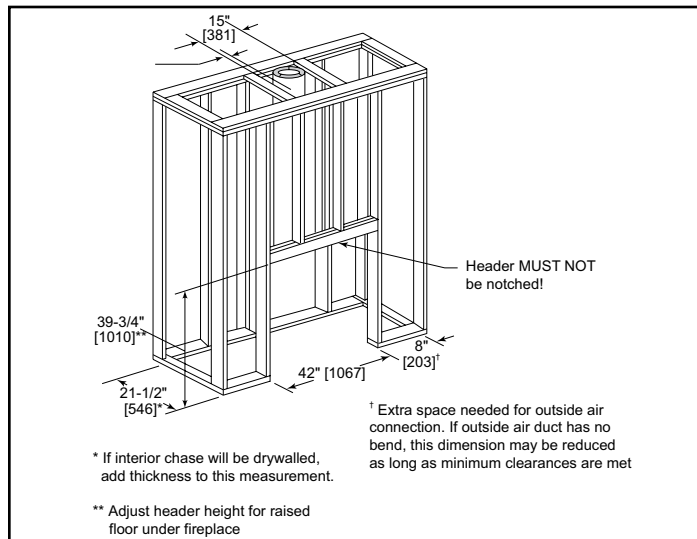

MAJESTIC

Please consult the manufacturer's installation manual for all details and requirements before making a final design layout decision.

ROYALTON
36" Wood Fireplace

MODEL	FRONT WIDTH		BACK WIDTH		HEIGHT		DEPTH		FIREPLACE OPENING
	Actual	Framing	Actual	Framing	Actual	Framing	Actual	Framing	
BE36	41"	42"	23-3/4"	42"	39-1/2"	39-3/4"	21-3/8"	21-1/2"	36" x 21"

Top View

Front View

Left Side View

Right Side View

APPLIANCE LOCATION

MANTEL PROJECTIONS

MANTEL LEG/WALL PROJECTIONS

HEARTH EXTENSIONS

FRAMING DIMENSIONS

CLEARANCES TO COMBUSTIBLES

HEARTH EXTENSION CONSTRUCTION

PRODUCT LISTING CODES	
US	UL 127
CAN	ULC-S610

Product information provided is not complete and is subject to change without notice. Product installation must adhere strictly to instructions accompanying product to avoid risk of fire and potential injury.