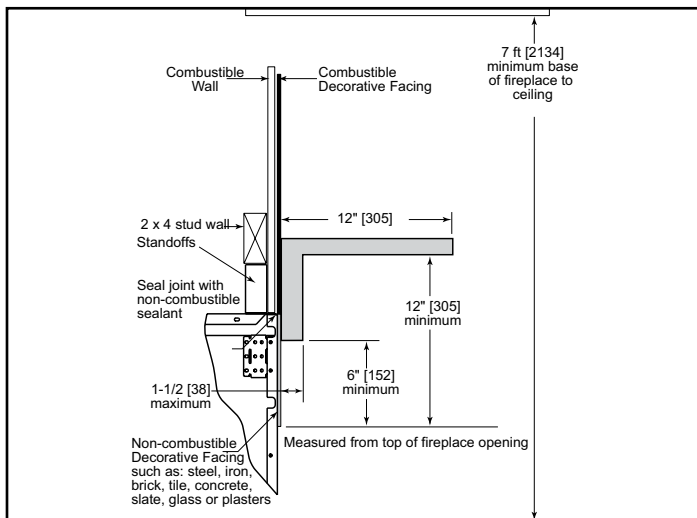

MAJESTIC

Please consult the manufacturer's installation manual for all details and requirements before making a final design layout decision.

ROYALTON
36" Wood Fireplace

MODEL	FRONT WIDTH		BACK WIDTH		HEIGHT		DEPTH		FIREPLACE OPENING
	Actual	Framing	Actual	Framing	Actual	Framing	Actual	Framing	
BE36	41"	42"	23-3/4"	42"	39-1/2"	39-3/4"	21-3/8"	21-1/2"	36" x 21"

Top View

Front View

Left Side View

Right Side View

APPLIANCE LOCATION

MANTEL PROJECTIONS

MANTEL LEG/WALL PROJECTIONS

HEARTH EXTENSIONS

FRAMING DIMENSIONS

CLEARANCES TO COMBUSTIBLES

HEARTH EXTENSION CONSTRUCTION

PRODUCT LISTING CODES	
US	UL 127
CAN	ULC-S610

Product information provided is not complete and is subject to change without notice. Product installation must adhere strictly to instructions accompanying product to avoid risk of fire and potential injury.