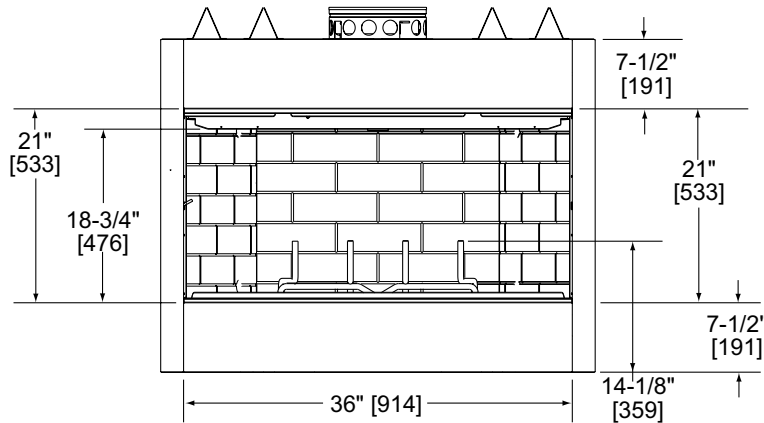

MAJESTIC

Please consult the manufacturer's installation manual for all details and requirements before making a final design layout decision.

ROYALTON
36" Wood Fireplace

MODEL	FRONT WIDTH		BACK WIDTH		HEIGHT		DEPTH		FIREPLACE OPENING
	Actual	Framing	Actual	Framing	Actual	Framing	Actual	Framing	
BE36	41"	42"	23-3/4"	42"	39-1/2"	39-3/4"	21-3/8"	21-1/2"	36" x 21"

Top View

Front View

Left Side View

Right Side View

APPLIANCE LOCATION

MANTEL PROJECTIONS

MANTEL LEG/WALL PROJECTIONS

HEARTH EXTENSIONS

FRAMING DIMENSIONS

CLEARANCES TO COMBUSTIBLES

HEARTH EXTENSION CONSTRUCTION

PRODUCT LISTING CODES	
US	UL 127
CAN	ULC-S610

Product information provided is not complete and is subject to change without notice. Product installation must adhere strictly to instructions accompanying product to avoid risk of fire and potential injury.