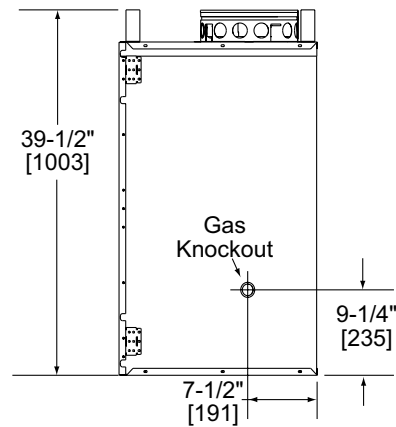

MAJESTIC

Please consult the manufacturer's installation manual for all details and requirements before making a final design layout decision.

ROYALTON
36" Wood Fireplace

MODEL	FRONT WIDTH		BACK WIDTH		HEIGHT		DEPTH		FIREPLACE OPENING
	Actual	Framing	Actual	Framing	Actual	Framing	Actual	Framing	
BE36	41"	42"	23-3/4"	42"	39-1/2"	39-3/4"	21-3/8"	21-1/2"	36" x 21"

Top View

Front View

Left Side View

Right Side View

APPLIANCE LOCATION

MANTEL PROJECTIONS

MANTEL LEG/WALL PROJECTIONS

HEARTH EXTENSIONS

FRAMING DIMENSIONS

CLEARANCES TO COMBUSTIBLES

HEARTH EXTENSION CONSTRUCTION

PRODUCT LISTING CODES	
US	UL 127
CAN	ULC-S610

Product information provided is not complete and is subject to change without notice. Product installation must adhere strictly to instructions accompanying product to avoid risk of fire and potential injury.