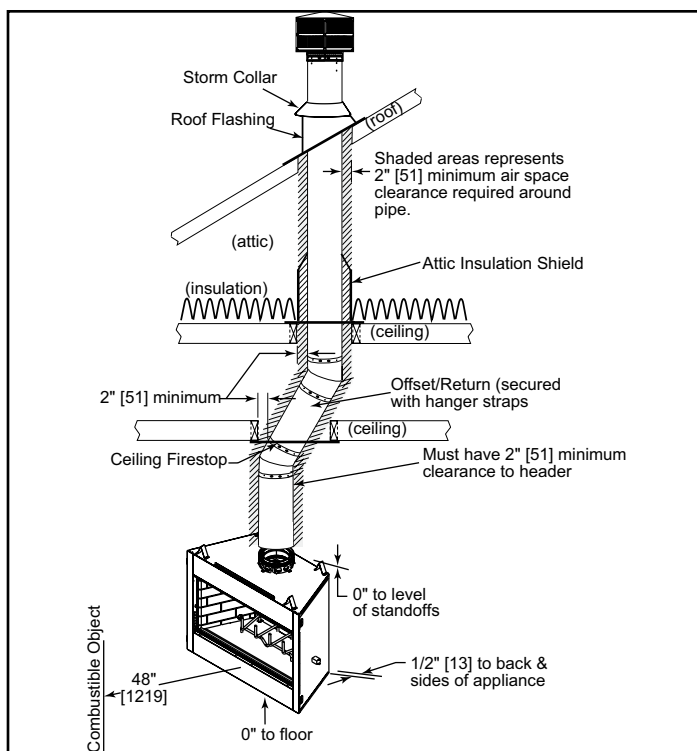

MAJESTIC

Please consult the manufacturer's installation manual for all details and requirements before making a final design layout decision.

ROYALTON
36" Wood Fireplace

MODEL	FRONT WIDTH		BACK WIDTH		HEIGHT		DEPTH		FIREPLACE OPENING
	Actual	Framing	Actual	Framing	Actual	Framing	Actual	Framing	
BE36	41"	42"	23-3/4"	42"	39-1/2"	39-3/4"	21-3/8"	21-1/2"	36" x 21"

Top View

Front View

Left Side View

Right Side View

APPLIANCE LOCATION

MANTEL PROJECTIONS

MANTEL LEG/WALL PROJECTIONS

HEARTH EXTENSIONS

FRAMING DIMENSIONS

CLEARANCES TO COMBUSTIBLES

HEARTH EXTENSION CONSTRUCTION

PRODUCT LISTING CODES	
US	UL 127
CAN	ULC-S610

Product information provided is not complete and is subject to change without notice. Product installation must adhere strictly to instructions accompanying product to avoid risk of fire and potential injury.