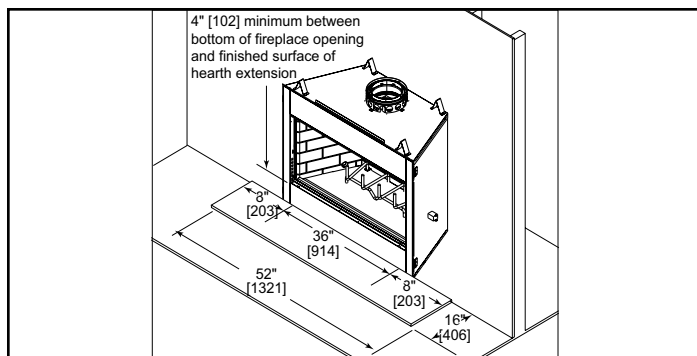

MAJESTIC

Please consult the manufacturer's installation manual for all details and requirements before making a final design layout decision.

ROYALTON
36" Wood Fireplace

MODEL	FRONT WIDTH		BACK WIDTH		HEIGHT		DEPTH		FIREPLACE OPENING
	Actual	Framing	Actual	Framing	Actual	Framing	Actual	Framing	
BE36	41"	42"	23-3/4"	42"	39-1/2"	39-3/4"	21-3/8"	21-1/2"	36" x 21"

Top View

Front View

Left Side View

Right Side View

APPLIANCE LOCATION

MANTEL PROJECTIONS

MANTEL LEG/WALL PROJECTIONS

HEARTH EXTENSIONS

FRAMING DIMENSIONS

CLEARANCES TO COMBUSTIBLES

HEARTH EXTENSION CONSTRUCTION

PRODUCT LISTING CODES	
US	UL 127
CAN	ULC-S610

Product information provided is not complete and is subject to change without notice. Product installation must adhere strictly to instructions accompanying product to avoid risk of fire and potential injury.