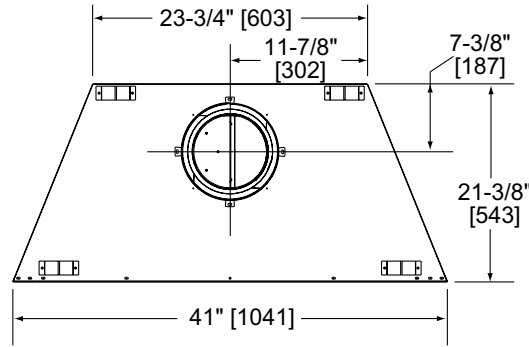

MAJESTIC

Please consult the manufacturer's installation manual for all details and requirements before making a final design layout decision.

ROYALTON
36" Wood Fireplace

MODEL	FRONT WIDTH		BACK WIDTH		HEIGHT		DEPTH		FIREPLACE OPENING
	Actual	Framing	Actual	Framing	Actual	Framing	Actual	Framing	
BE36	41"	42"	23-3/4"	42"	39-1/2"	39-3/4"	21-3/8"	21-1/2"	36" x 21"

Top View

Front View

Left Side View

Right Side View

APPLIANCE LOCATION

MANTEL PROJECTIONS

MANTEL LEG/WALL PROJECTIONS

HEARTH EXTENSIONS

FRAMING DIMENSIONS

CLEARANCES TO COMBUSTIBLES

HEARTH EXTENSION CONSTRUCTION

PRODUCT LISTING CODES	
US	UL 127
CAN	ULC-S610

Product information provided is not complete and is subject to change without notice. Product installation must adhere strictly to instructions accompanying product to avoid risk of fire and potential injury.