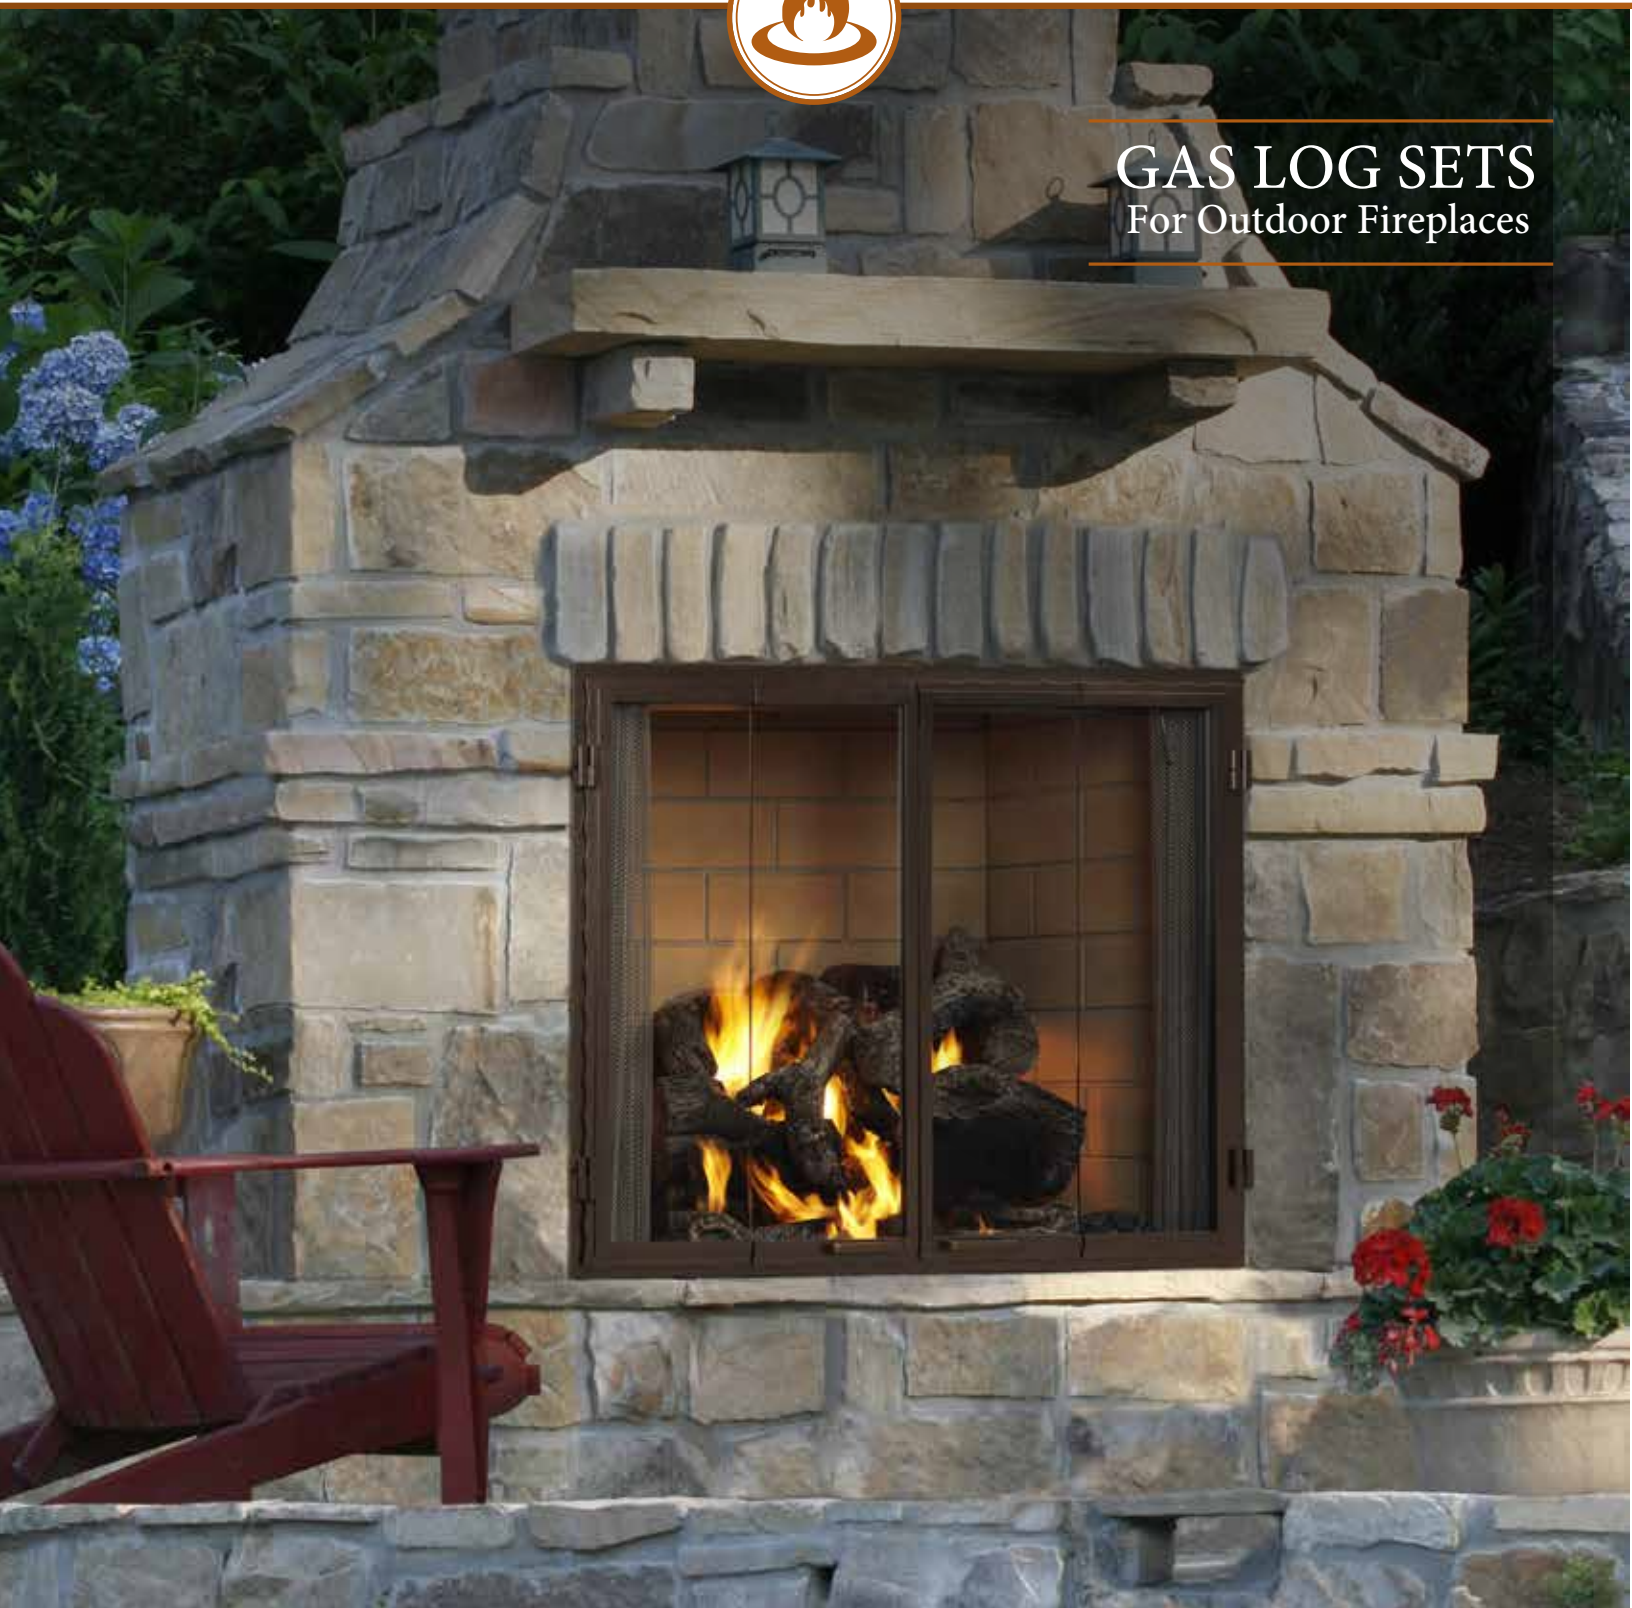

GAS LOG SETS

For Outdoor Fireplaces

outdoor
lifestyles
by hearth & home technologies®