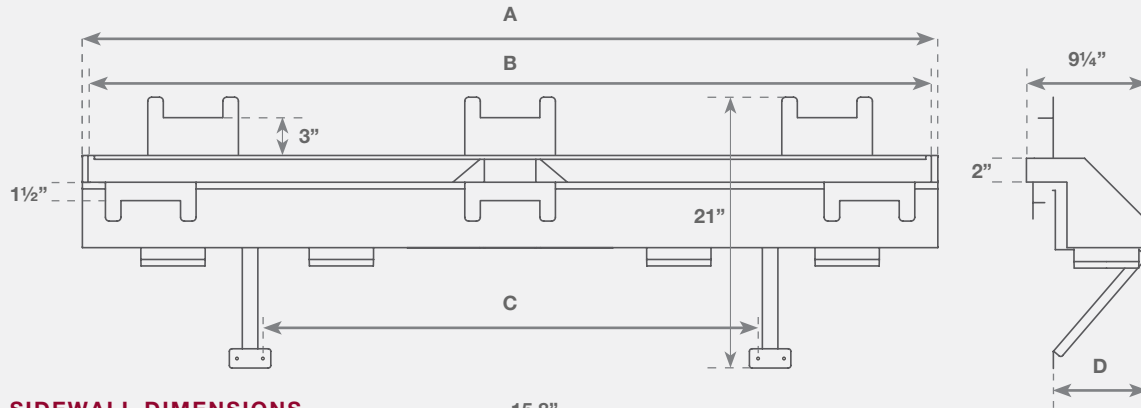

VERTICAL WALL KIT / HDKSDV

COOL WALL KIT DIMENSIONS

SIDEWALL DIMENSIONS

	A	B	C	D
36" TV Kit	39 ¹⁵ / ₁₆	38 ⁷ / ₈	N/A	7 ¹ / ₁₆
48" TV Kit	51 ⁷ / ₈	50 ⁷ / ₈	30 ¹ / ₂	7 ¹ / ₁₆

170°F / 76°C Heat Vent

Heat is diverted through the Cool Wall Advantage kit, safely bypassing the space above the fireplace.