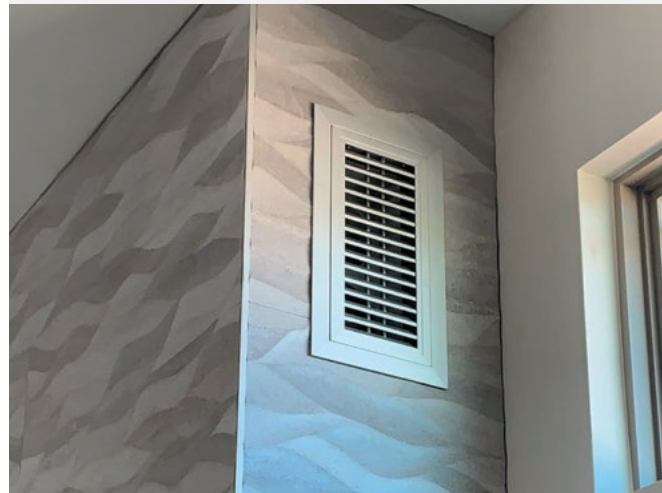

Cool Wall Advantage TV and sidewall kit plenums are finished with aluminum and are ready to match any interior with your choice of high temperature paint.

MONTIGO / COOL WALL ADVANTAGE / SIDEWALL / VERTICAL