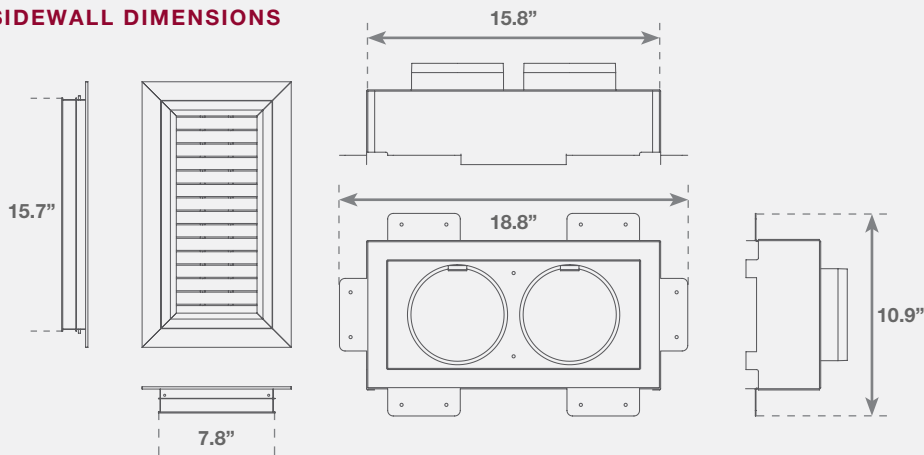

VERTICAL WALL KIT / HDKSDV

COOL WALL KIT DIMENSIONS

SIDEWALL DIMENSIONS

	A	B	C	D
36" TV Kit	39 ¹⁵ / ₁₆	38 ⁷ / ₈	N/A	7 ¹ / ₁₆
48" TV Kit	51 ⁷ / ₈	50 ⁷ / ₈	30 ¹ / ₂	7 ¹ / ₁₆

170°F / 76°C Heat Vent

Heat is diverted through the Cool Wall Advantage kit, safely bypassing the space above the fireplace.