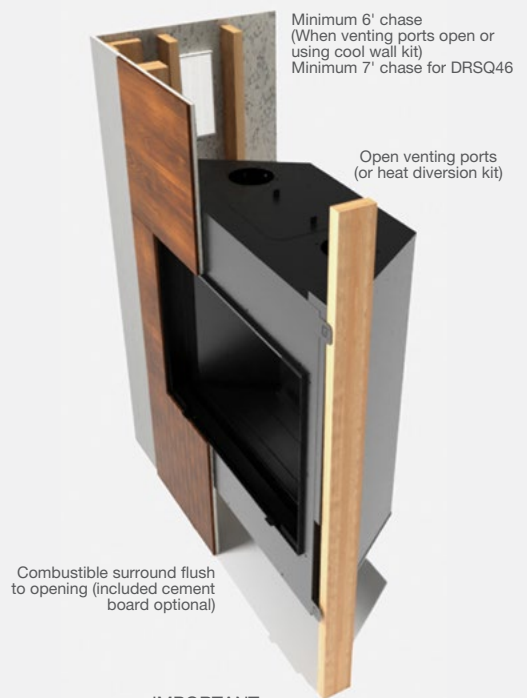

DELRAY SQUARE WOOD FACING

IMPORTANT

Leaving the venting ports open requires a minimum chase height of 6' (7' for DRSQ46) and a chase opening (see below for sizes)

- DRSQ38
  Minimum 100² inch opening
- DRSQ42
  Minimum 120² inch opening
- DRSQ46
  Minimum 140² inch opening