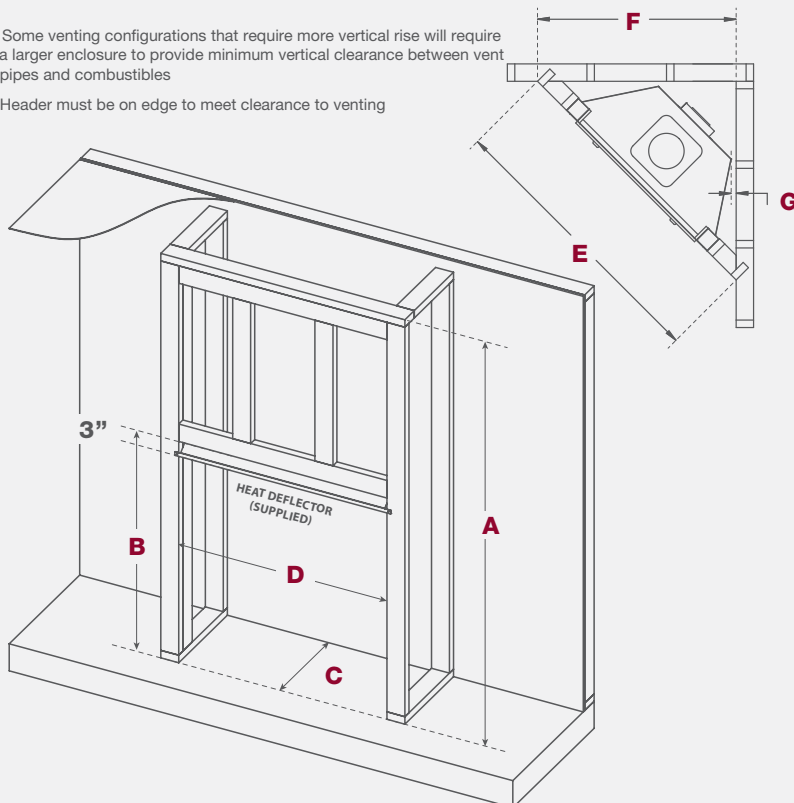

Unit Specifications

Icon Legend

AVAILABLE +

NOT AVAILABLE -

DEDICATED ◊

STANDARD ○

	BTU Natural Gas	BTU Liquid Propane	Venting	Clearance Top - Top Vent	Clearance Rear - Top Vent	Clearance Sides	Clearance Back	Clearance Floor	Clearance Mantel	Front Viewing Area	Front Glass Type	Standard Media	Invisimesh Screen	Powervent	Remote Control	Fans	Up lighting	Downlighting
DRSQ38*I-2	24,000	19,500	5"/8"^a	21	17	0	1½	0	6	33¹/₁₆ X 22⁷/₈	Borosilicate	n/a	○	+	○	○	-	○
DRSQ38*I	20,500	16,500	5"/8" ^Δ	21	17	0	1½	0	6	33¹/₁₆ X 22⁷/₈	Borosilicate	n/a	+	+	+	+	-	-
DRSQ42*I-2	32,500	27,000	5"/8"	28	28	½	1½	0	10	37¹/₁₆ X 26⁷/₈	Borosilicate	n/a	○	+	○	○	-	○
DRSQ42*I	32,500	27,000	5"/8"	28	28	½	1½	0	10	37¹/₁₆ X 26⁷/₈	Borosilicate	n/a	+	+	+	+	-	-
DRSQ46*I-2	40,000	34,000	5"/8"	35	35	½	1	0	10	41¹/₁₆ X 30⁷/₈	Borosilicate	n/a	○	+	○	○	-	○
DRSQ46*I	40,000	34,000	5"/8"	35	35	½	1	0	10	41¹/₁₆ X 30⁷/₈	Borosilicate	n/a	+	+	+	+	-	-

ΔCan be reduced to 4"7"

DELRAY SQUARE FRAMING (MINIMUM DIMENSIONS)

	A*	B	C	D	E	F	G
DRSQ38	62¹/₈	44⁷/₁₆	18	40³/₁₆	59¹/₄	41⁷/₈	2
DRSQ42	72	51	21	45	62⁷/₁₆	44¹/₈	1
DRSQ46	84	55	22	49	67³/₈	47⁷/₈	1

* Some venting configurations that require more vertical rise will require a larger enclosure to provide minimum vertical clearance between vent pipes and combustibles

Header must be on edge to meet clearance to venting