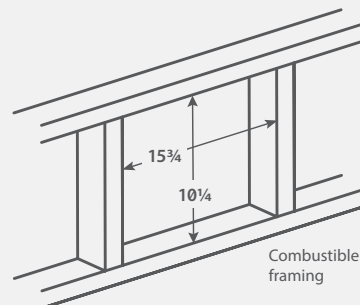

COOL WALL ADVANTAGE SIDEWALL FRAMING

Dimensions are the same for both horizontal and vertical sidewall kits

36" size features 2 venting holes

Legend

1	Floor structure
2	Non-combustible metal framing (not used on 36, 48)
3	Fireplace platform
4	Concrete board
5	Cool Wall Advantage opening
6	2x4 on edge
7	Main vent
8	5" venting

See through versions include two sets of non combustible framing and concrete board.

36" and 48" version does not include non combustible framing kit

Chase venting is needed for safe operation of the unit, see instruction manual for detailed instructions

Minimum distance from unit base to ceiling is 89"