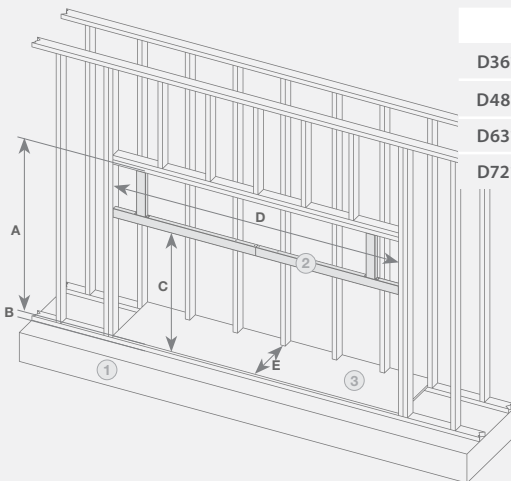

Unit Specifications

Icon Legend

AVAILABLE +

NOT AVAILABLE -

DEDICATED ◊

STANDARD ○

	BTU Natural Gas	BTU Liquid Propane	Gas Supply Pressure NG (shown in w.c.)	Gas Supply Pressure LP (shown in w.c.)	Venting	Clearance Sides	Clearance Back	Clearance Floor	Front viewing area	Front glass type	Standard media	Powervent	Remote control	Fans	Uplighting	Downlighting
D3615*1-2	35,000	35,000	11	13.8	5"/8"^a	4	1/2	0	36 x 14⁷/₈	Ceramic	HW1157	+	○	○	○	-
D4815*1-2	40,000	40,000	11	13.8	5"/8"^a	4	1/2	0	48 x 14⁷/₈	Borosilicate	HW1157	+	○	○	○	-
D6315*1-2	50,000	50,000	11	13.8	5"/8"	3¹/₂	2	0	63¹/₂ x 14	Borosilicate	HW1157	+	○	○	○	-
D7215*1-2	57,000	57,000	11	13.8	5"/8"	4	1/2	0	73⁷/₈ x 15¹/₂	Neoceramic	HW1157	+	○	○	○	-
D3615ST*1-2	35,000	35,000	11	13.8	5"/8"^a	4	1/2	0	36 x 14⁷/₈	Ceramic	HW1157	+	○	-	○	-
D4815ST*1-2	40,000	40,000	11	13.8	5"/8"^a	4	1/2	0	48 x 14⁷/₈	Borosilicate	HW1157	+	○	-	○	-
D6315ST*1-2	50,000	50,000	11	13.8	5"/8"	3¹/₂	2	0	63¹/₂ x 14	Borosilicate	HW1157	+	○	-	○	-
D7215ST*1-2	57,000	57,000	11	13.8	5"/8"	4	1/2	0	73⁷/₈ x 15¹/₂	Neoceramic	HW1157	+	○	-	○	-

^aCan be reduced to 4"7"

DISTINCTION SINGLE SIDED FRAMING

	A	B	C	D	E	F	G	H	I	J	K
D3615	49¹⁵/₁₆	2¹/₄	N/A	59³/₄	17¹/₂	10⁷/₈	40⁷/₈	24	17¹/₈	12⁹/₁₆	53¹¹/₁₆
D4815	49¹⁵/₁₆	2¹/₄	N/A	71¹/₂	17¹/₂	10⁷/₈	52⁷/₈	24	17¹/₈	12⁹/₁₆	53¹¹/₁₆
D6315	50³/₈	2¹/₄	33¹¹/₁₆	79¹/₂	18	8¹/₈	66¹/₈	24⁵/₈	16¹/₂	13	54³/₈
D7215	59³/₈	2¹/₄	41¹¹/₁₆	95³/₄	18¹/₂	10⁷/₈	76⁷/₈	33¹/₁₆	17¹/₈	12⁹/₁₆	63³/₈