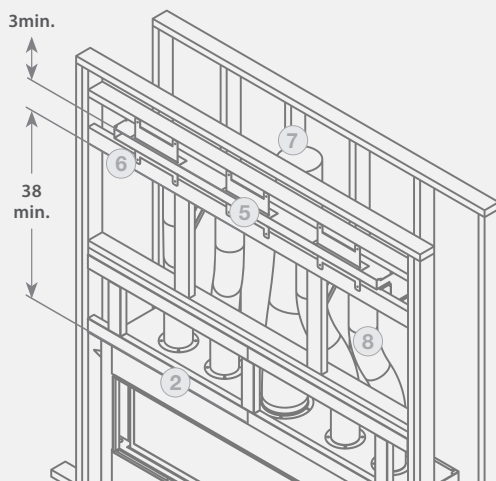

COOL WALL ADVANTAGE FRAMING