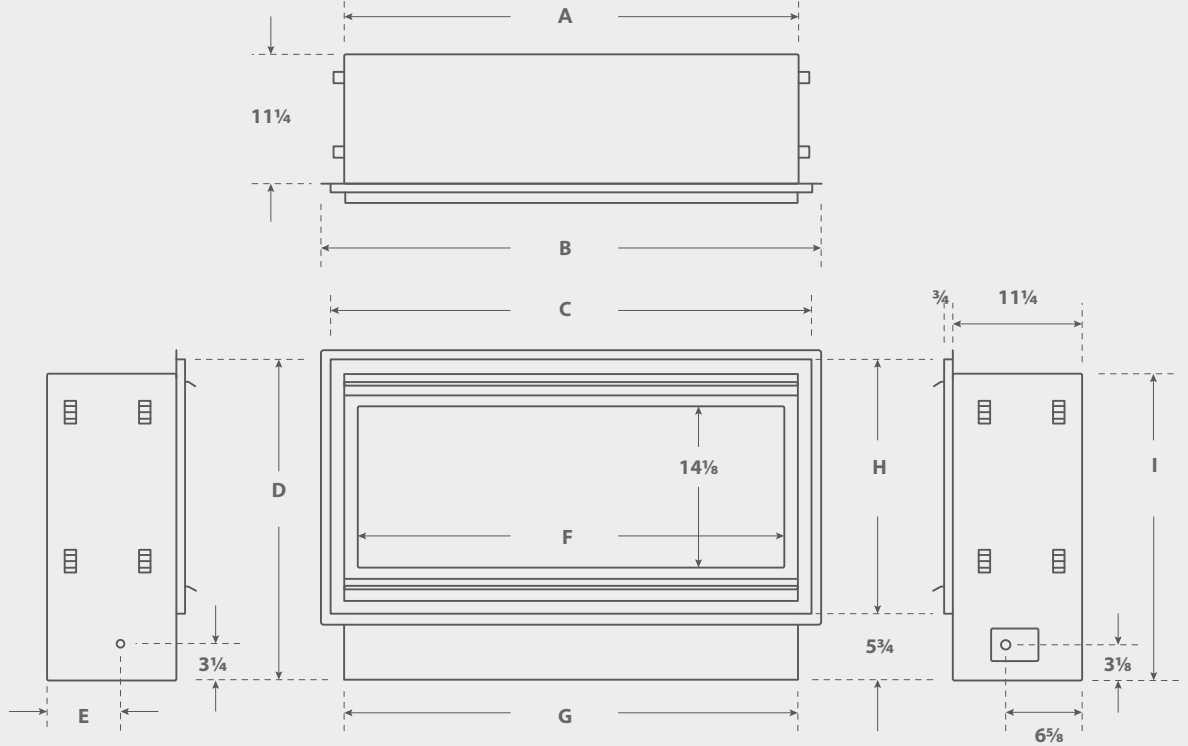

DUNE
RAL 9002

BTU LISTING

PL42VO* / 28,000
PL60VO* / 47,000

MAHANA DIMENSIONS

	A	B	C	D	E	F	G	H	I	J	K
PL42VO	39 ³ / ₈	43 ³ / ₈	42	28	6 ³ / ₈	37 ¹ / ₄	39 ³ / ₈	22 ¹ / ₄	26 ⁷ / ₈	51 ¹ / ₈	34 ³ / ₈
PL60VO	63 ³ / ₈	67 ³ / ₈	66	28 ⁵ / ₈	4 ⁷ / ₈	61 ¹ / ₄	63 ³ / ₈	22 ³ / ₈	27 ¹ / ₄	76 ³ / ₈	35 ³ / ₈

For enclosure dimensions please reference framing dimensions page

MONTIGO / MAHANA / PL60VO / QUARTZ FIREBEADS /

Features

Listed for wood frame construction and facing

Mount a TV directly above the fireplace