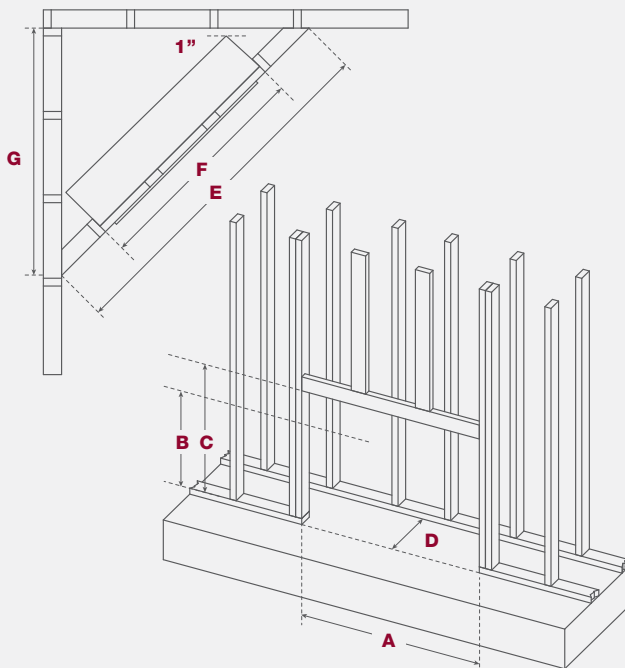

Unit Specifications

Icon Legend

AVAILABLE +

NOT AVAILABLE -

DEDICATED ◊

STANDARD ○

	BTU Natural Gas	BTU Liquid Propane	Venting	Clearance Top - Rear vent	Clearance Top - Top vent	Clearance Sides	Clearance Back	Clearance Floor	Front viewing area	Front glass type	Standard media	Invisimesh screen	Powervent	Remote control	Fans	Uplighting	Downlighting
PL38DF*I	25,000	25,000	5"/8"	9	17½	0	0	0	35¾ × 19½	Borosilicate	HW1157	○	+	+	+	-	-
PL42DF*I	32,000	32,000	5"/8"	9	17½	0	0	0	39½ × 20¾	Borosilicate	HW1157	○	+	+	+	-	-
PL52DF*I	40,000	40,000	5"/10"	12	26	2½	1	0	47 × 21⅞	Tempered	HW1157	○	+	+	+	-	-
P38DF*I	25,000	25,000	5"/8"	9	17½	0	0	0	35¾ × 19½	Borosilicate	HW1106	○	+	○	○	○	-
P42DF*I	32,000	32,000	5"/8"	9	17½	6	0	0	39½ × 20¾	Borosilicate	HW1106	○	+	○	○	○	-
P52DF*I	40,000	40,000	5"/10"	12	26	2½	1	0	47 × 21⅞	Tempered	HW1106	○	+	○	○	○	-
L38FSD*I	27,000	27,000	5"/8"	24	24	6	2	0	35¼ × 19¾	Tempered	HW1157	○	+	+	+	-	-
L42FSD*I	34,000	34,000	5"/8"	24	24	6	2	0	39½ × 20¾	Tempered	HW1157	○	+	+	+	-	-
L52FSD*I	40,000	40,000	5"/8"	24	24	6	2	0	47 × 21¾	Tempered	HW1157	○	+	+	-	-	-

PHENOM SINGLE SIDED FRAMING

	A	B†	C	D	E	F	G
P38	37¾	34¼	41¼	20⅞	76¼	37¾	53⅞
P42	42	35	42	21⅞	84½	42	59¾
P52	52	37½	43¾	24½	98	52	64¼