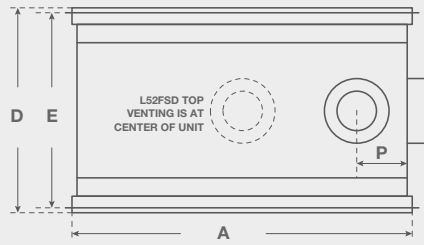

PHENOM FSD DIMENSIONS

MONTIGO / STAINLESS STEEL SURROUND

MONTIGO / SATIN BLACK SURROUND