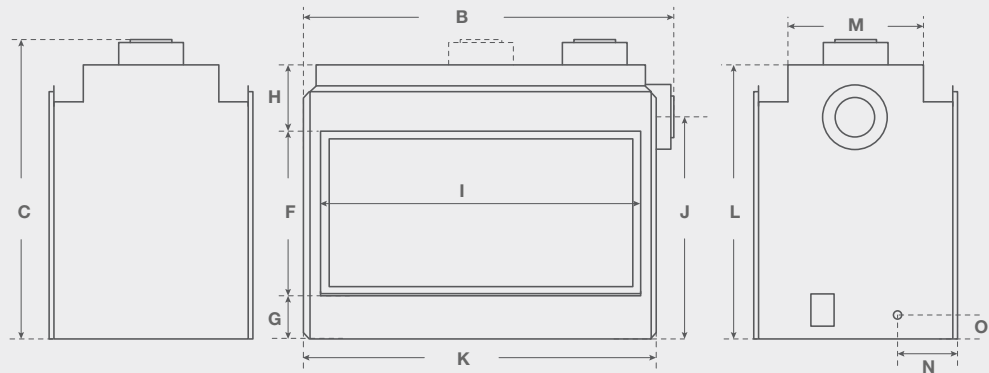

PHENOM FSD DIMENSIONS

MONTIGO / STAINLESS STEEL SURROUND

MONTIGO / SATIN BLACK SURROUND