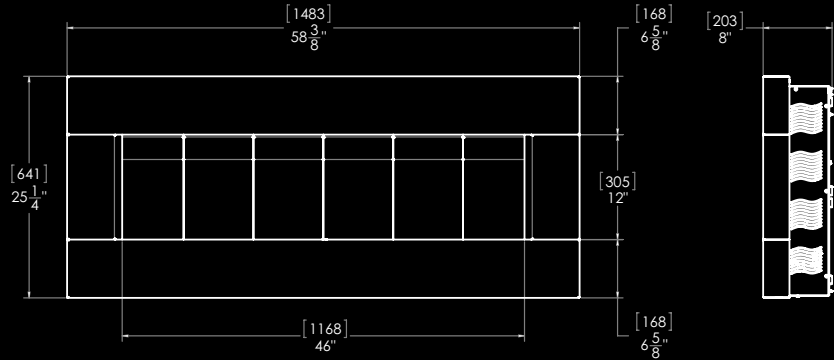

FORTY6

TWENTY6 FI

TWENTY6

ONE6 FS

ONE6