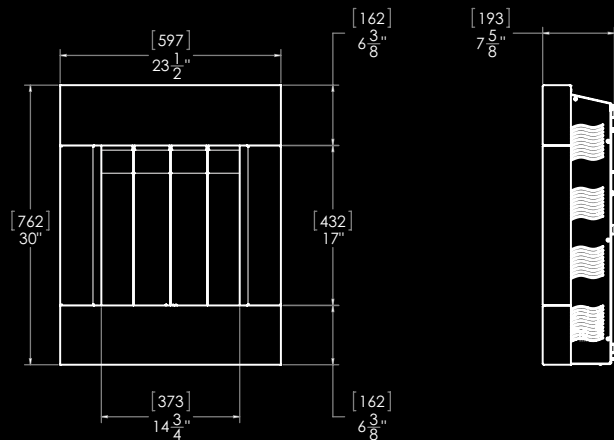

FORTY6

TWENTY6 FI

TWENTY6

ONE6 FS

ONE6