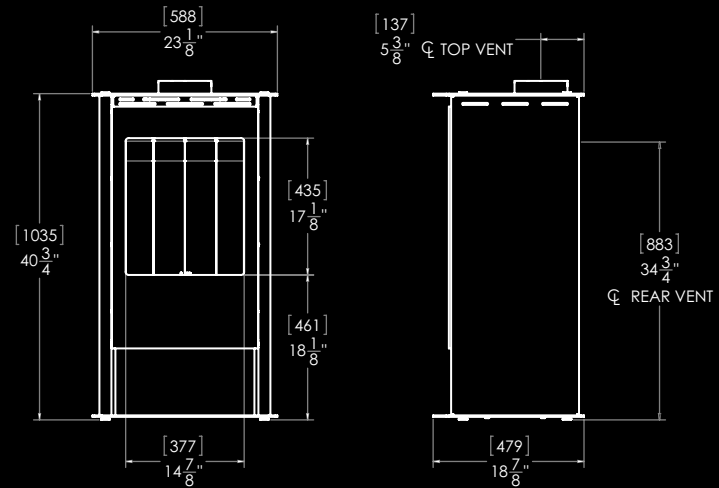

FORTY6

TWENTY6 FI

TWENTY6

ONE6 FS

ONE6