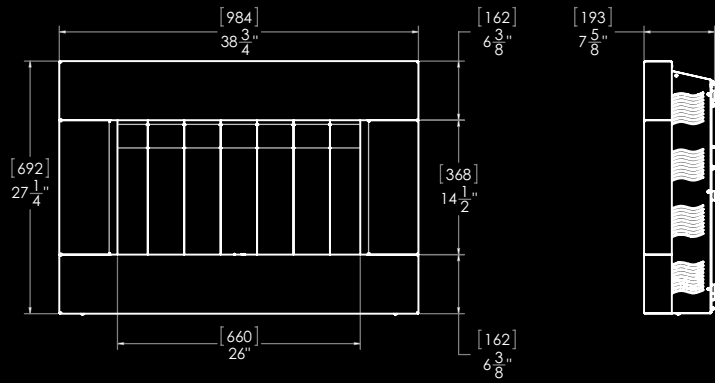

FORTY6

TWENTY6 FI

TWENTY6

ONE6 FS

ONE6