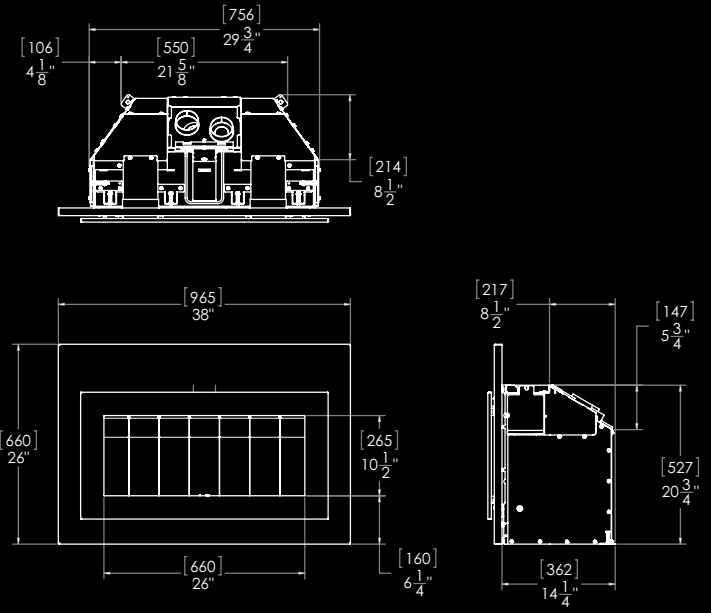

FORTY6

TWENTY6 FI

TWENTY6

ONE6 FS

ONE6