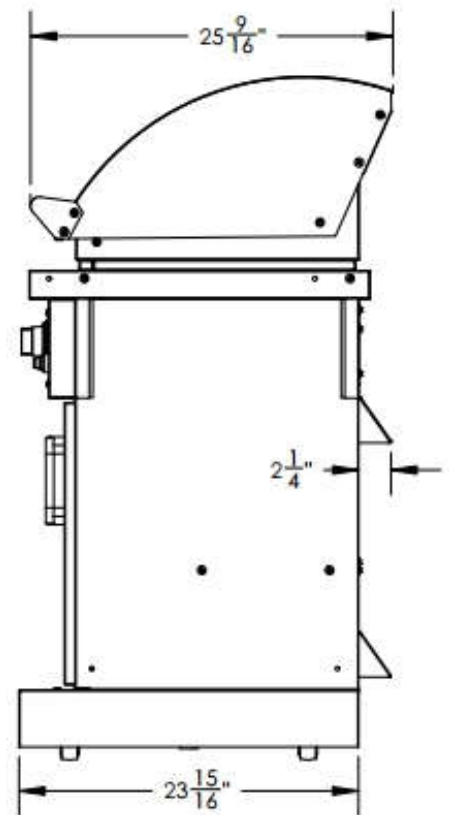

**STERLING PATIO FR 44"**  
**ON CABINET**

TOP VIEW

FRONT VIEW

SIDE VIEW