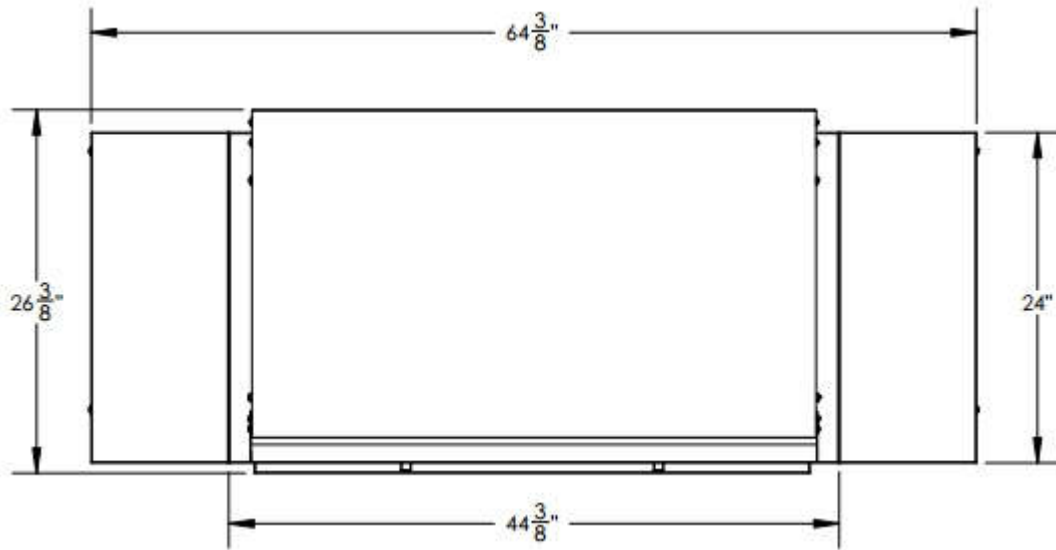

**STERLING PATIO FR 44"**  
**ON CABINET**

TOP VIEW

FRONT VIEW

SIDE VIEW