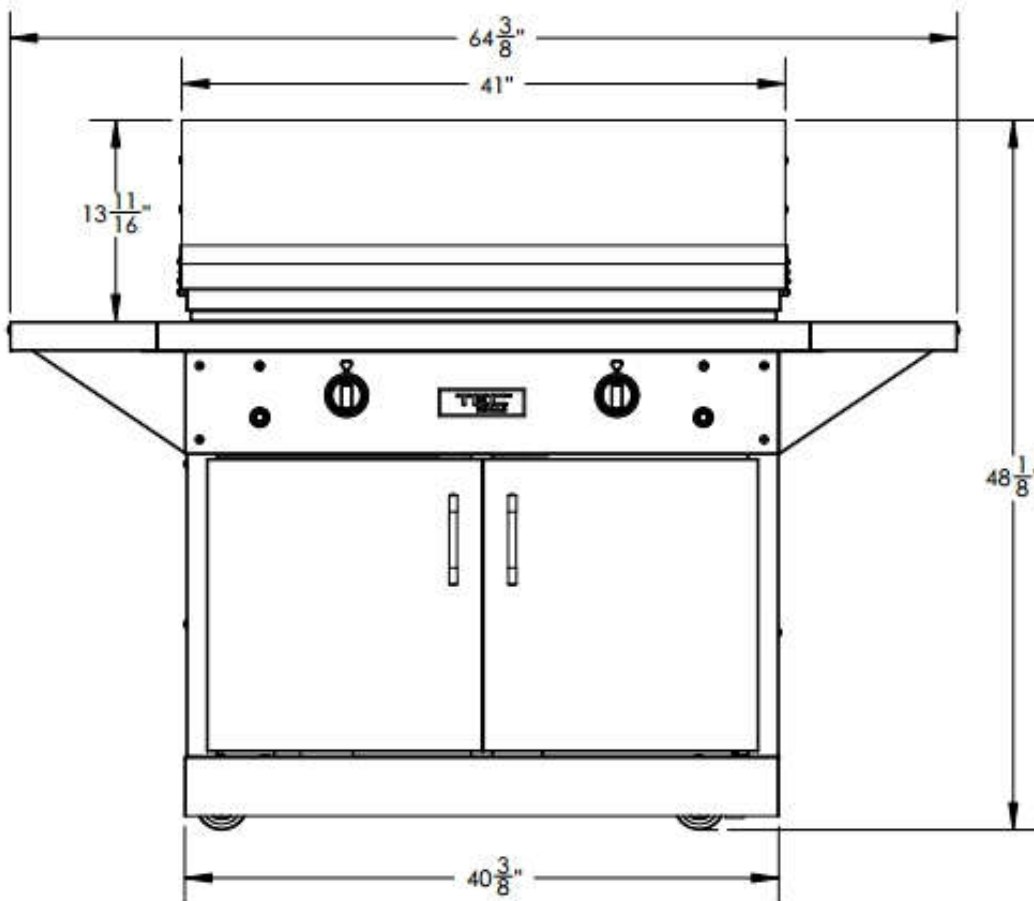

**STERLING PATIO FR 44"**  
**ON CABINET**

TOP VIEW

FRONT VIEW

SIDE VIEW