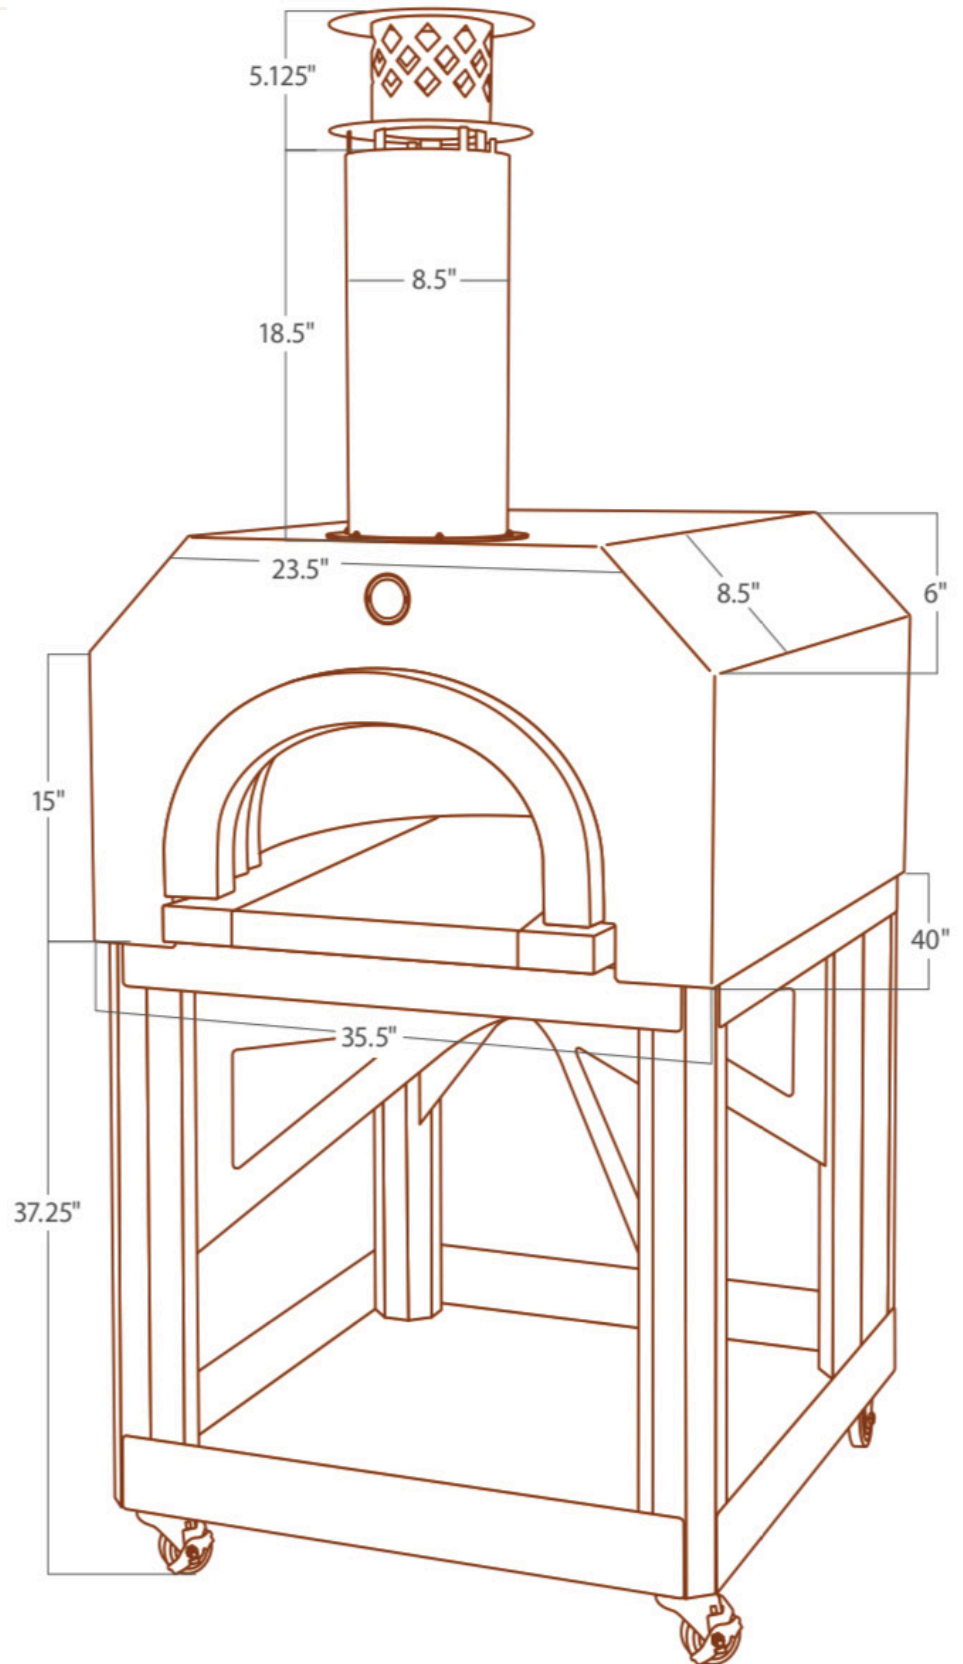

CBO-750 Mobile Specifications

Base SKU CBO-O-MBL-750

Details

- Preassembled
- Custom-Built Cart with Heavy-Duty Casters for High Portability
- Metal Insulating Hood
- Accessory Package (Pizza Peel, Brush, Infrared Thermometer)
- Hearth Cooking Surface 38" x 28"

Oven with Cart Weight: 750 lbs.

CHICAGO BRICK OVEN