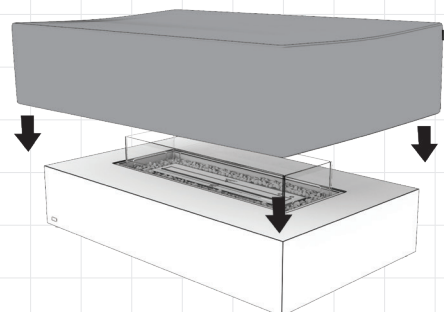

Winter Storage Bag

Converting the BAG into the COVER

1. Remove Part B

2. Flip Part A

3. Place Part A over unit

Application	Indoor & Outdoor	
Materials	Durable SANO-TEX fabric is 100% solution-dyed polyester	
Available for:	Ark 40	ESF.5.A.WB.ARK.40
	Base 40	ESF.5.A.WB.BAS.40
	Base 30	ESF.5.A.WB.BAS.30
	Cosmo 50	ESF.5.A.WB.CMO/MHA/MTI.50
	Manhattan 50	ESF.5.A.WB.CMO/MHA/MTI.50
	Martini 50	ESF.5.A.WB.CMO/MHA/MTI.50
	Mix 850	ESF.5.A.WB.MX8
	Mix 600	ESF.5.A.WB.MX6
	Pod 40	ESF.5.A.WB.PD4
	Pod 30	ESF.5.A.WB.PD3
	Tank	ESF.5.A.WB.TAN
	Wharf 65	ESF.5.A.WB.WHF.65

This accessory is designed to custom-fit our outdoor products and effortlessly protect your product with simple adaptation of installation as you transition through the seasons.

The cover/bag includes weatherproof zips and seams in addition to hardy thick waterproof material that is highly resistant to mould, tearing and fading, keeping your product safe from the elements all year round. You do not need to remove the glass fire screen before covering.

- One cover for every season
- Custom-fit for our outdoor collection
- Durable SANO-TEX fabric is 100% solution-dyed polyester
- Breathable fabric resists mould and mildew
- Resists shrinkage, fading, UV rays and harsh weather
- Holds its shape without tearing or stretching
- All-weather fabric is water-resistant