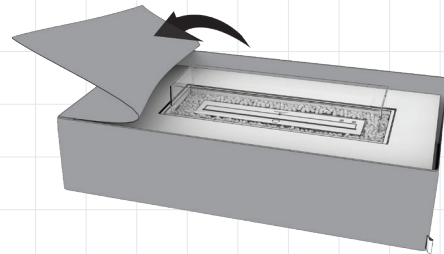

Winter Storage Bag

Converting the BAG into the COVER

1. Remove Part B

2. Flip Part A

3. Place Part A over unit

Application	Indoor & Outdoor	
Materials	Durable SANO-TEX fabric is 100% solution-dyed polyester	
Available for:	Ark 40	ESF.5.A.WB.ARK.40
	Base 40	ESF.5.A.WB.BAS.40
	Base 30	ESF.5.A.WB.BAS.30
	Cosmo 50	ESF.5.A.WB.CMO/MHA/MTI.50
	Manhattan 50	ESF.5.A.WB.CMO/MHA/MTI.50
	Martini 50	ESF.5.A.WB.CMO/MHA/MTI.50
	Mix 850	ESF.5.A.WB.MX8
	Mix 600	ESF.5.A.WB.MX6
	Pod 40	ESF.5.A.WB.PD4
	Pod 30	ESF.5.A.WB.PD3
	Tank	ESF.5.A.WB.TAN
	Wharf 65	ESF.5.A.WB.WHF.65

This accessory is designed to custom-fit our outdoor products and effortlessly protect your product with simple adaptation of installation as you transition through the seasons.

The cover/bag includes weatherproof zips and seams in addition to hardy thick waterproof material that is highly resistant to mould, tearing and fading, keeping your product safe from the elements all year round. You do not need to remove the glass fire screen before covering.

- One cover for every season
- Custom-fit for our outdoor collection
- Durable SANO-TEX fabric is 100% solution-dyed polyester
- Breathable fabric resists mould and mildew
- Resists shrinkage, fading, UV rays and harsh weather
- Holds its shape without tearing or stretching
- All-weather fabric is water-resistant