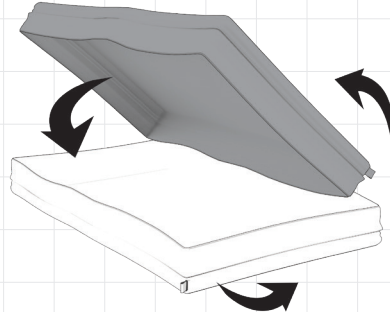

Winter Storage Bag

Converting the BAG into the COVER

1. Remove Part B

2. Flip Part A

3. Place Part A over unit

Application	Indoor & Outdoor	
Materials	Durable SANO-TEX fabric is 100% solution-dyed polyester	
Available for:	Ark 40	ESF.5.A.WB.ARK.40
	Base 40	ESF.5.A.WB.BAS.40
	Base 30	ESF.5.A.WB.BAS.30
	Cosmo 50	ESF.5.A.WB.CMO/MHA/MTI.50
	Manhattan 50	ESF.5.A.WB.CMO/MHA/MTI.50
	Martini 50	ESF.5.A.WB.CMO/MHA/MTI.50
	Mix 850	ESF.5.A.WB.MX8
	Mix 600	ESF.5.A.WB.MX6
	Pod 40	ESF.5.A.WB.PD4
	Pod 30	ESF.5.A.WB.PD3
	Tank	ESF.5.A.WB.TAN
	Wharf 65	ESF.5.A.WB.WHF.65

This accessory is designed to custom-fit our outdoor products and effortlessly protect your product with simple adaptation of installation as you transition through the seasons.

The cover/bag includes weatherproof zips and seams in addition to hardy thick waterproof material that is highly resistant to mould, tearing and fading, keeping your product safe from the elements all year round. You do not need to remove the glass fire screen before covering.

- One cover for every season
- Custom-fit for our outdoor collection
- Durable SANO-TEX fabric is 100% solution-dyed polyester
- Breathable fabric resists mould and mildew
- Resists shrinkage, fading, UV rays and harsh weather
- Holds its shape without tearing or stretching
- All-weather fabric is water-resistant