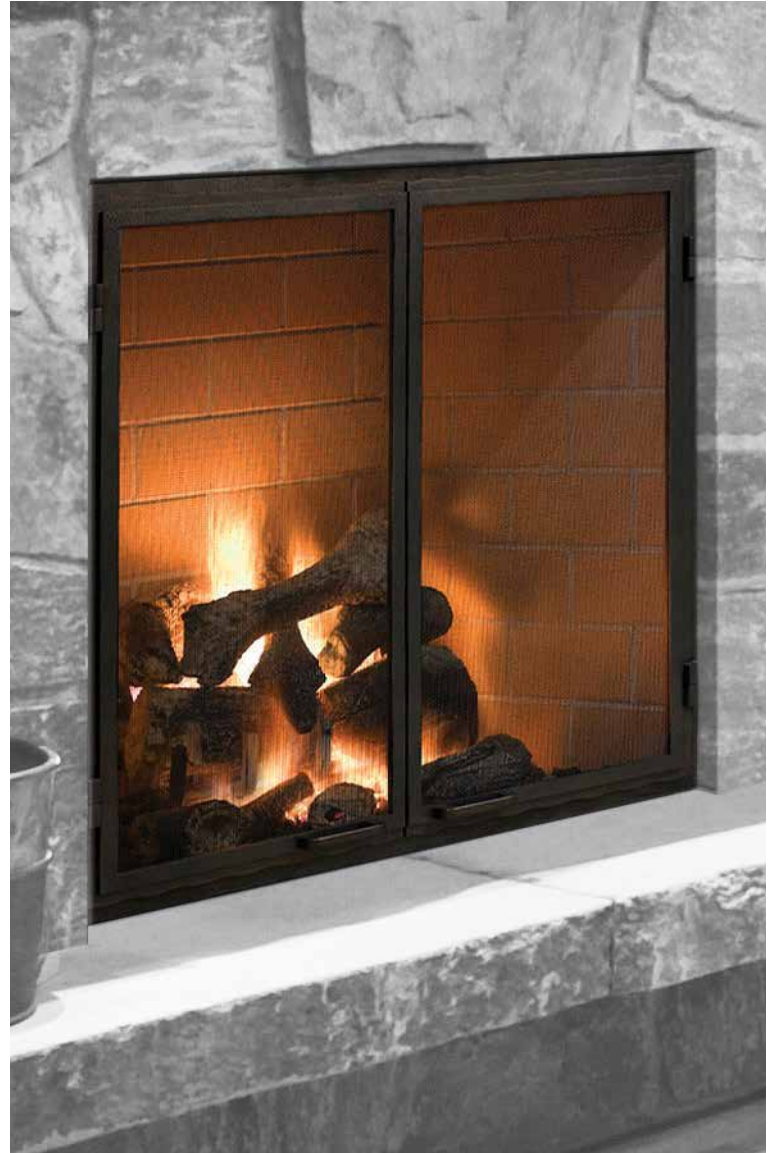

36" 42" 50"

EXCLAIM WOOD FIREPLACE

The Exclaim Series offers large viewing areas and attractive brick interiors, bringing warmth and ambiance into your favorite room.

ENERGY MASTER
WOOD FIREPLACE

The Energy Master Series delivers generous warmth and solid radiant heat from an insulated, heat-circulating fireplace.