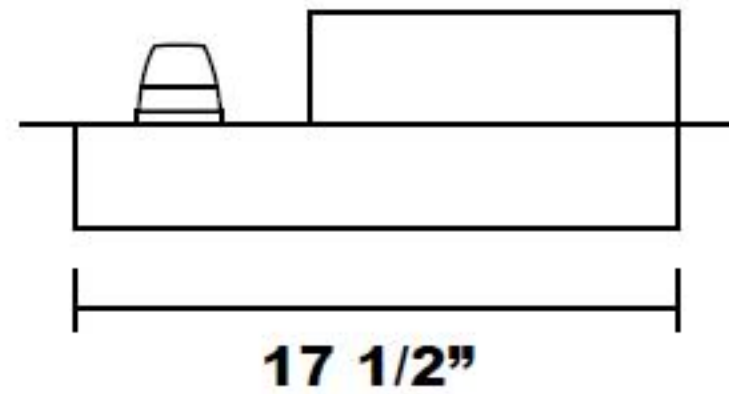

Single Side Burner

Top View

Front View

Side View

**CUTOUT DIMENSIONS:
17 1/2" x 11 1/4"**