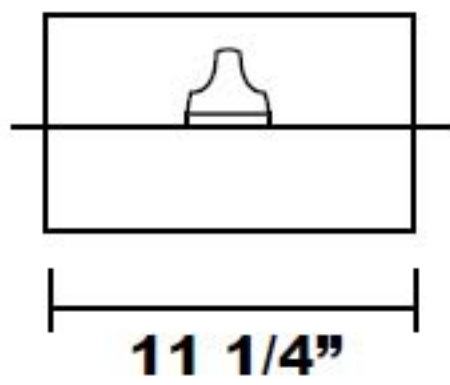

Single Side Burner

Top View

Front View

Side View

**CUTOUT DIMENSIONS:
17 1/2" x 11 1/4"**