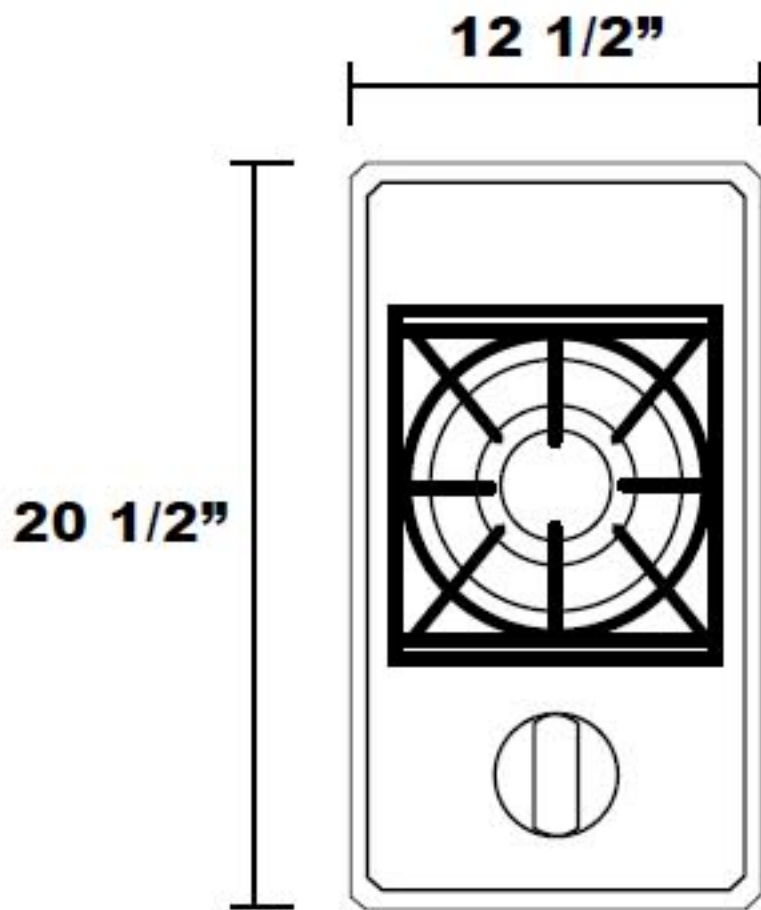

Single Side Burner

Top View

Front View

Side View

**CUTOUT DIMENSIONS:
17 1/2" x 11 1/4"**