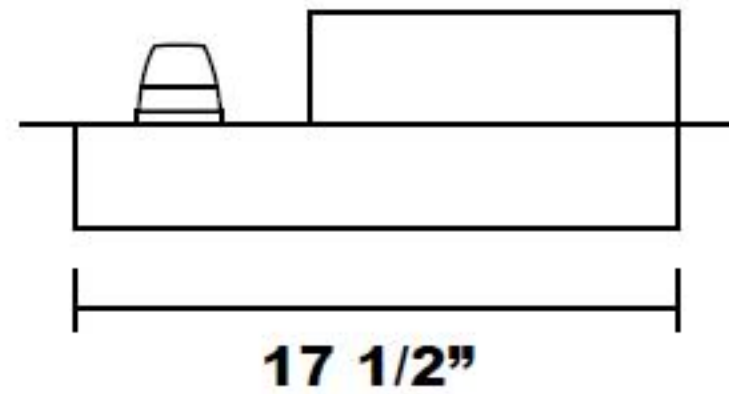

# Single Side Burner

## Top View

## Side View

**CUTOUT DIMENSIONS:  
17 1/2" x 11 1/4"**