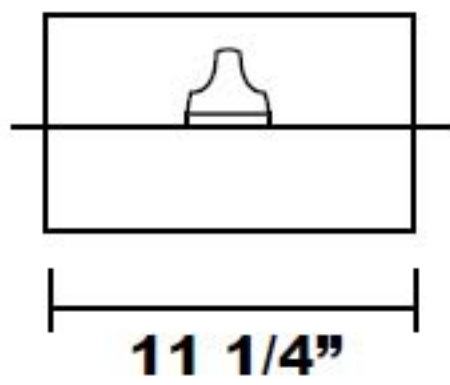

## Top View

## Side View

**CUTOUT DIMENSIONS:  
17 1/2" x 11 1/4"**