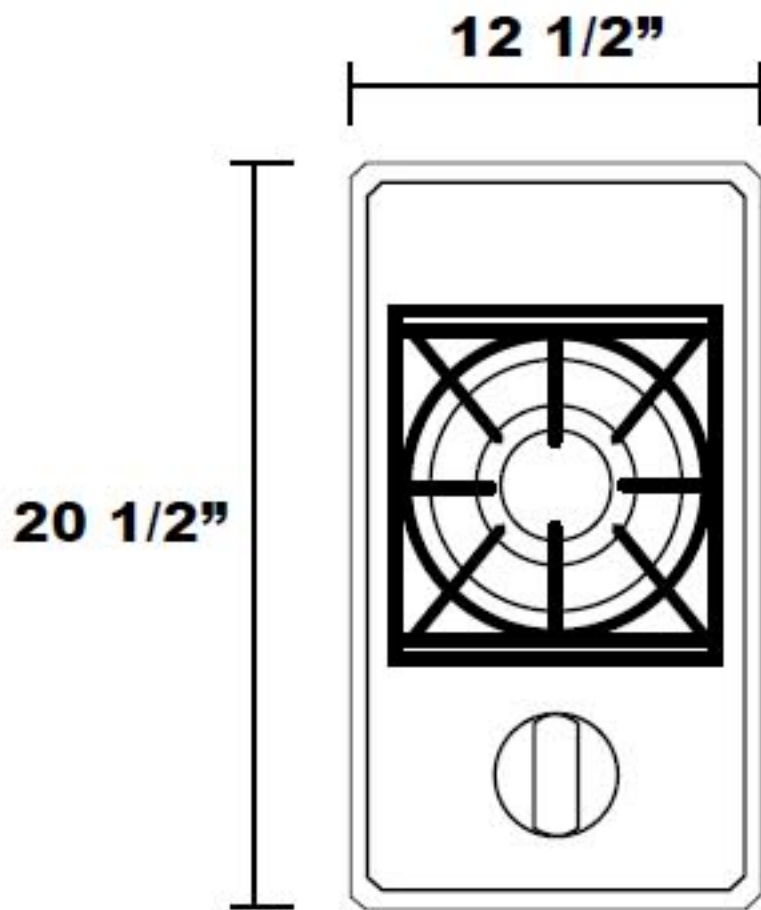

## Top View

## Front View

## Side View

**CUTOUT DIMENSIONS:  
17 1/2" x 11 1/4"**