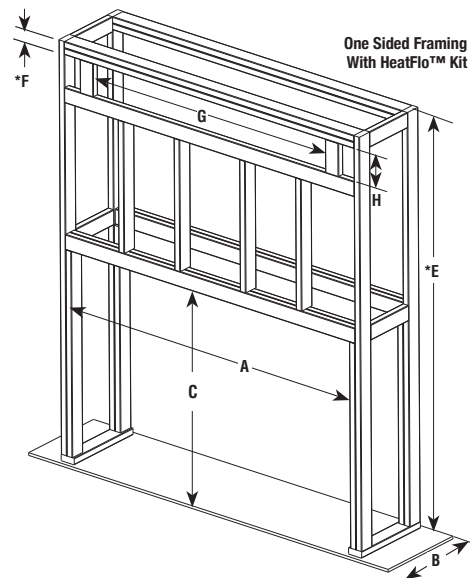

One Sided Framing
(Standard Installation)

One Sided Framing
With HeatFlo™ Kit

DRL 6000 SERIES FRAMING DIMENSIONS

Models	A	B	C	E	F	G	H
60" One Sided Framing	74-1/4"	19-1/2"	48-1/2"	84"	—	—	—
60" One Sided Framing HeatFlo Kit	74-1/4"	19-1/2"	48-1/2"	84"	3"	62"	7-1/2"
72" One Sided Framing	86-1/4"	19-1/2"	48-1/2"	84"	—	—	—
72" One Sided Framing HeatFlo Kit	86-1/4"	19-1/2"	48-1/2"	84"	3"	78"	7-1/2"
84" One Sided Framing	98-1/4"	19-1/2"	48-1/2"	84"	—	—	—
84" One Sided Framing HeatFlo Kit	98-1/4"	19-1/2"	48-1/2"	84"	3"	90"	7-1/2"