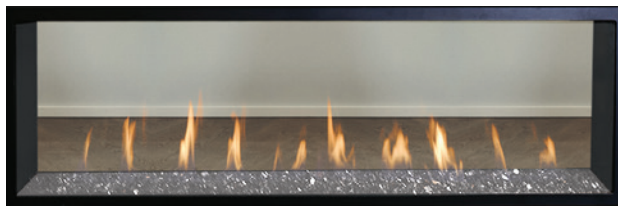

INTERIOR

Liner

Media

SEE-THROUGH KIT

See-Through Kit

TRIM

REMOTE

- Manual On/Off and Thermostatic Modes
- 6 Flame Height Settings
- 6 Interior Light Settings
- 6 Blower Speed Settings

HEATFLO KIT

Protect heat sensitive televisions, artwork and other decorative wall materials. No blower required, the HeatFlo kit works through natural convection to redirect heat from the fireplace upward through hidden ductwork and out through a sleek horizontal vent. Walls stay cooler and heat flows more evenly through the room for a comfortable fireplace experience.

- TV & Artwork can be placed above the fireplace
- Helps protect heat sensitive wall facing materials
- Improves convective heat circulation in the room
- No electricity or blower required for operation