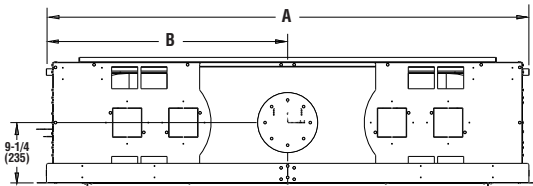

APPLIANCE SPECIFICATIONS

TOP VIEW

FRONT VIEW

DRL 6000 SERIES DIMENSIONS

Models	A	B	C	D	E
60"	74"	37"	56-5/8"	61-1/2"	76-5/8"
72"	86"	43"	68-5/8"	73-1/2"	88-5/8"
84"	98"	49"	80-5/8"	85-1/2"	100-5/8"

RIGHT SIDE VIEW