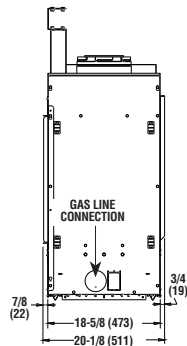

APPLIANCE SPECIFICATIONS

TOP VIEW

FRONT VIEW

DRL 6000 SERIES DIMENSIONS

Models	A	B	C	D	E
60"	74"	37"	56-5/8"	61-1/2"	76-5/8"
72"	86"	43"	68-5/8"	73-1/2"	88-5/8"
84"	98"	49"	80-5/8"	85-1/2"	100-5/8"

RIGHT SIDE VIEW