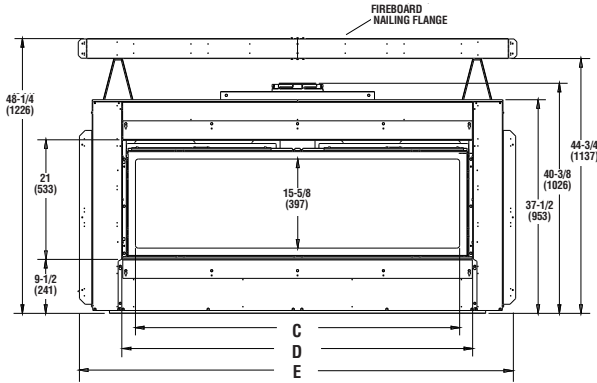

APPLIANCE SPECIFICATIONS

TOP VIEW

FRONT VIEW

DRL 6000 SERIES DIMENSIONS

Models	A	B	C	D	E
60"	74"	37"	56-5/8"	61-1/2"	76-5/8"
72"	86"	43"	68-5/8"	73-1/2"	88-5/8"
84"	98"	49"	80-5/8"	85-1/2"	100-5/8"

RIGHT SIDE VIEW