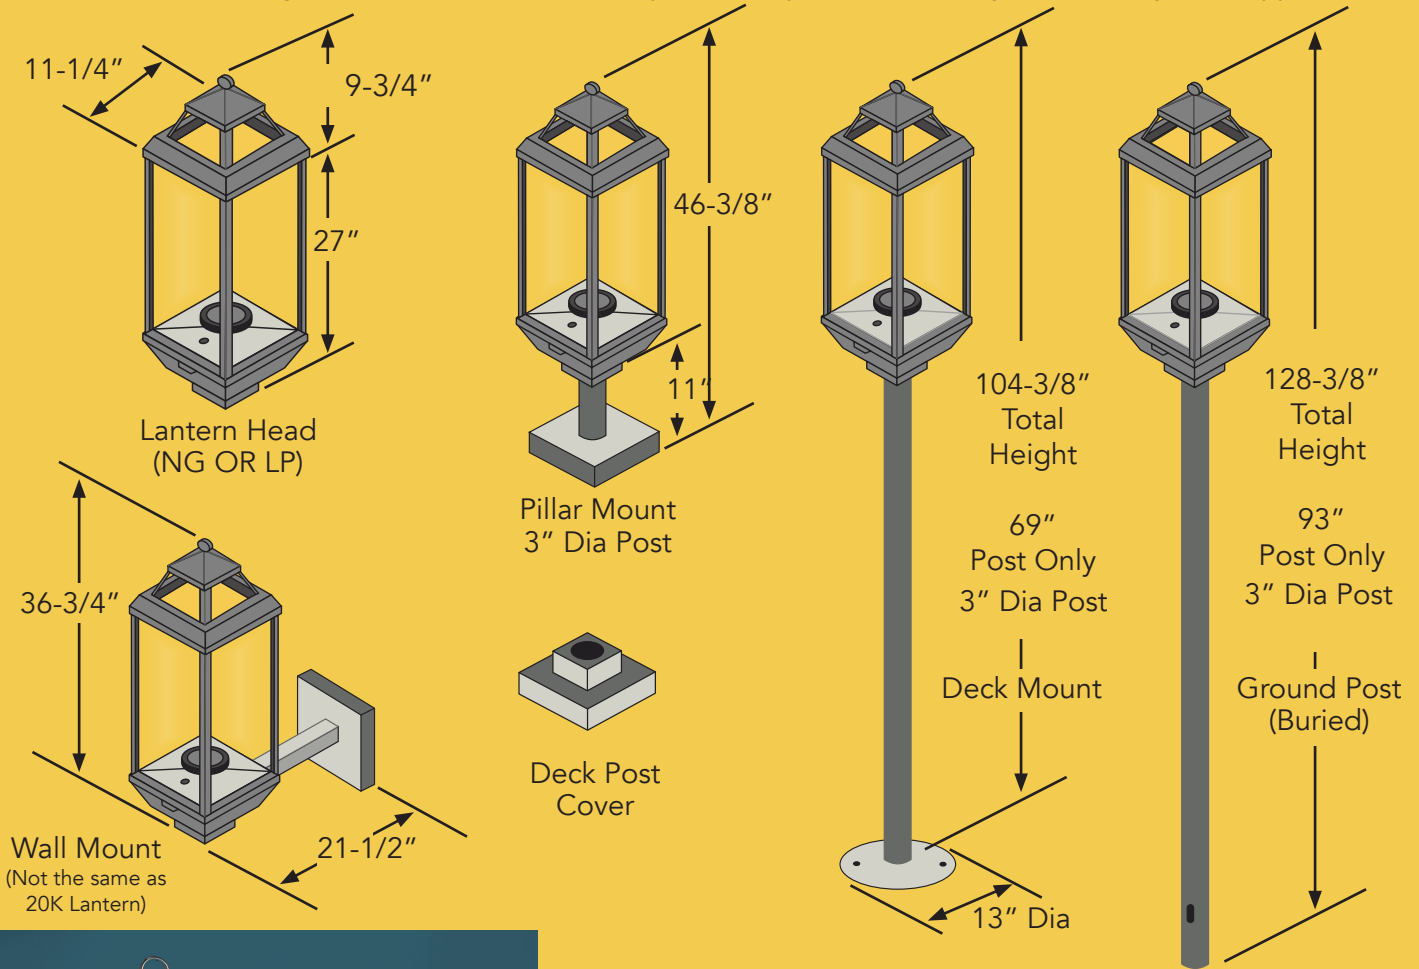

TEMPEST™  
GAS TORCHES AND LANTERNS

NEW 50K Tempest Lantern™

40%  
Larger than  
the 20K  
Tempest  
Lantern™

It's All About the Fire

Bring the magic to 'The Great Outdoors' with Fire Garden's massive 50K Tempest Lantern!

Featuring a larger-than-life flame and stunning presentation of fire, this 50,000 BTU Tempest Lantern will create the ultimate focal point and gathering space for any outdoor setting!

# 50K Tempest Lantern™

FOR OUTDOOR INSTALLATION ONLY!

Do not store or use gasoline or other flammable vapors and liquids in the vicinity of this or any other appliance.

50K Model

20K Model