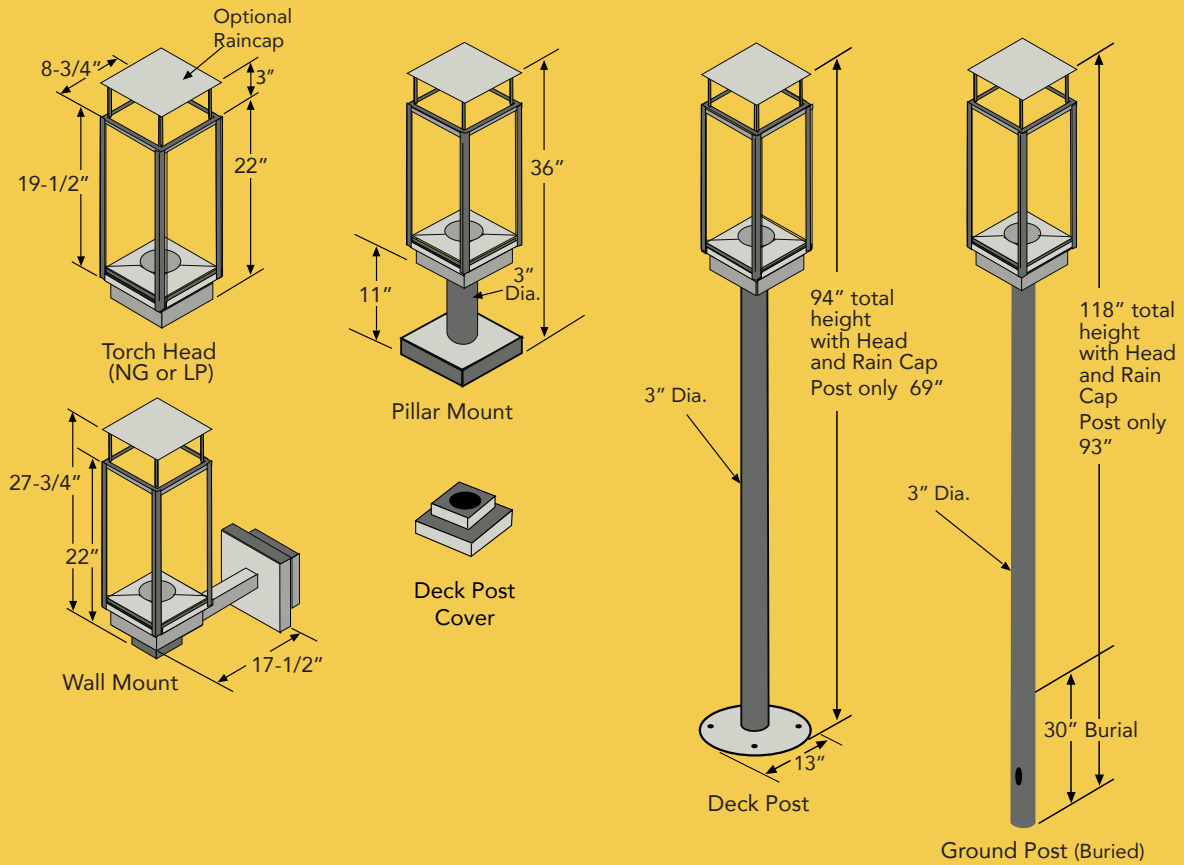

The signature spiraling flame of the Tempest Torch™ and Tempest Lantern™ reaches a height of 17 inches and provides up to 20,000 BTUs. The four-sided, 18-inch tall open-air tempered glass housing is designed to prevent the flame from going out during high winds or rainfall, but includes an automatic gas safety shutoff valve, should the flame ever go out.

Available in NG and LP.

This backyard patio features two Deck Post Tempest Torches.

FEATURES YOU'RE GOING TO LOVE

- The Tempest Torch™ and Tempest Lantern™ can be installed in four different ways:
 - Ground Post
 - Deck Post
 - Pillar Mount
 - Wall Mount
- Automatic gas shutoff for added safety if the flame ever goes out.
- Removable rain cap included (Torch version only)
- Tempered glass panels are easy to remove for cleaning and service.
- The Tempest Torch™ features a durable stainless steel frame and burner.
- The Tempest Lantern™ features a durable, high temperature black powder coated frame & cap.
- Available in your choice of natural gas or propane.
- Install up to six torches on a single transformer and up to five transformers on a single 120 volt 15 amp circuit. This can give you up to 30 torches on a single circuit! Also works with any combination of Fire Garden™ Firepits or Fire Garden™ Outdoor Fireplaces.

20K Tempest Torch™

20K Tempest Lantern™

These four Pillar Mounted Tempest Torches elevate this deck into the ultimate outdoor entertainment space.

20K Models - Minimum Clearances To Combustibles

Floor: 2.5" combustible floor to bottom (base) of torch
Walls: 8" measured from glass surface
Ceiling: 26" measured from the torch top (glass frame) with or without the raincap. (Refer to the Owner's Manual for further details)