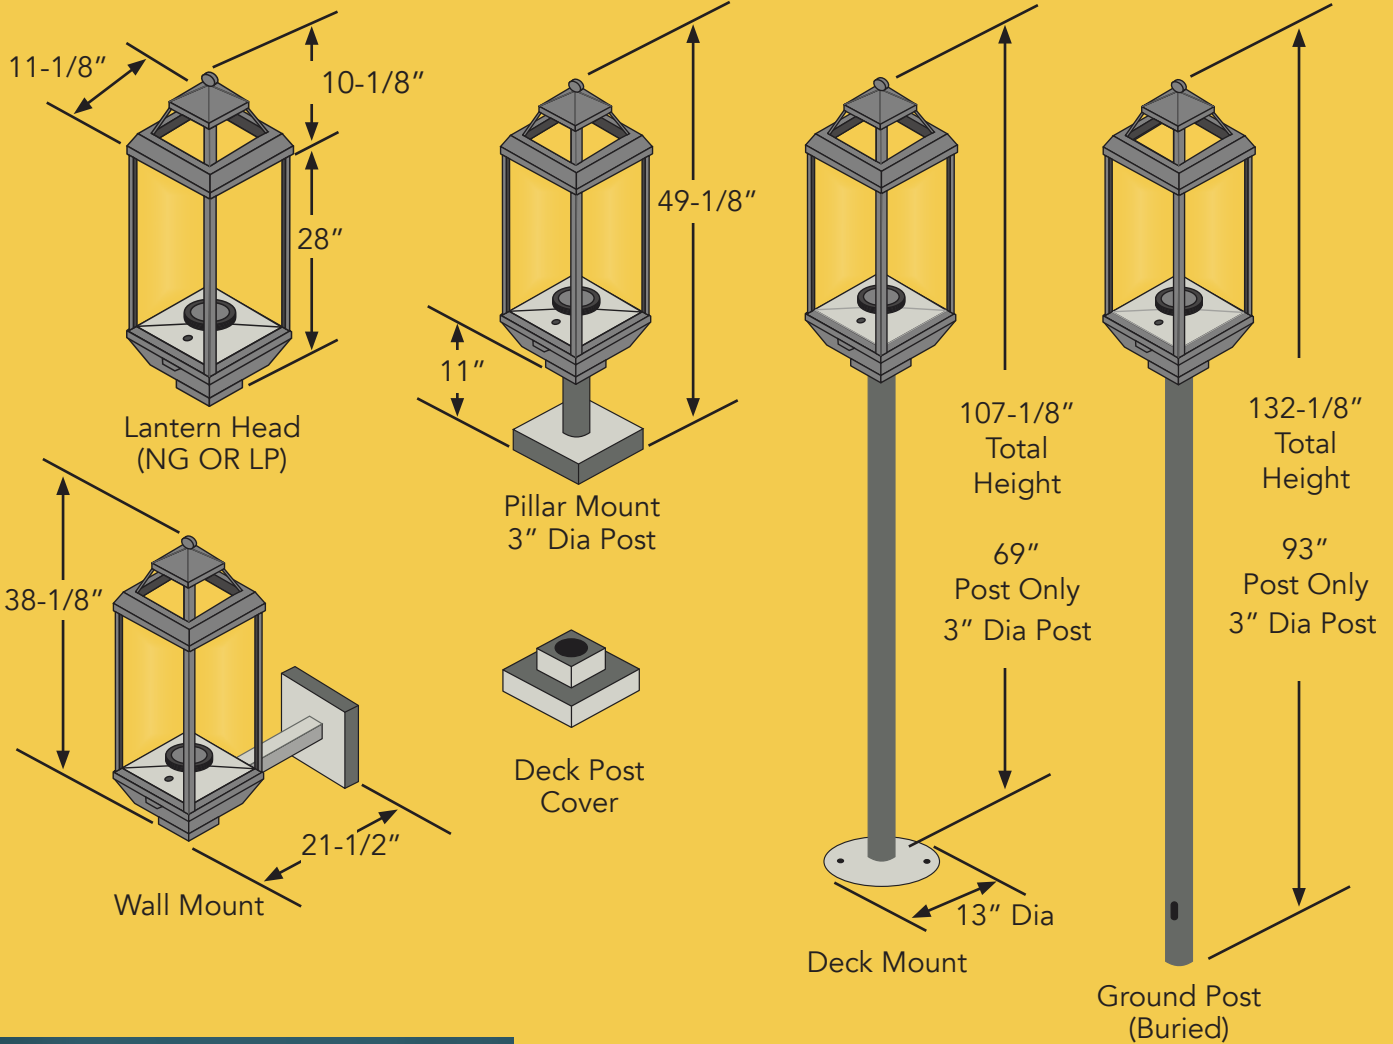

NEW 50K Tempest Lantern™

50K Version   20K Version

For those looks for a larger lantern, we offer a larger 50K version of the Tempest Lantern™. This lantern is approximately 20% larger than the 20K Tempest Lantern™.

The 50K Tempest Lantern™ is only available with the all-weather Hot Shot™ electric ignition system.