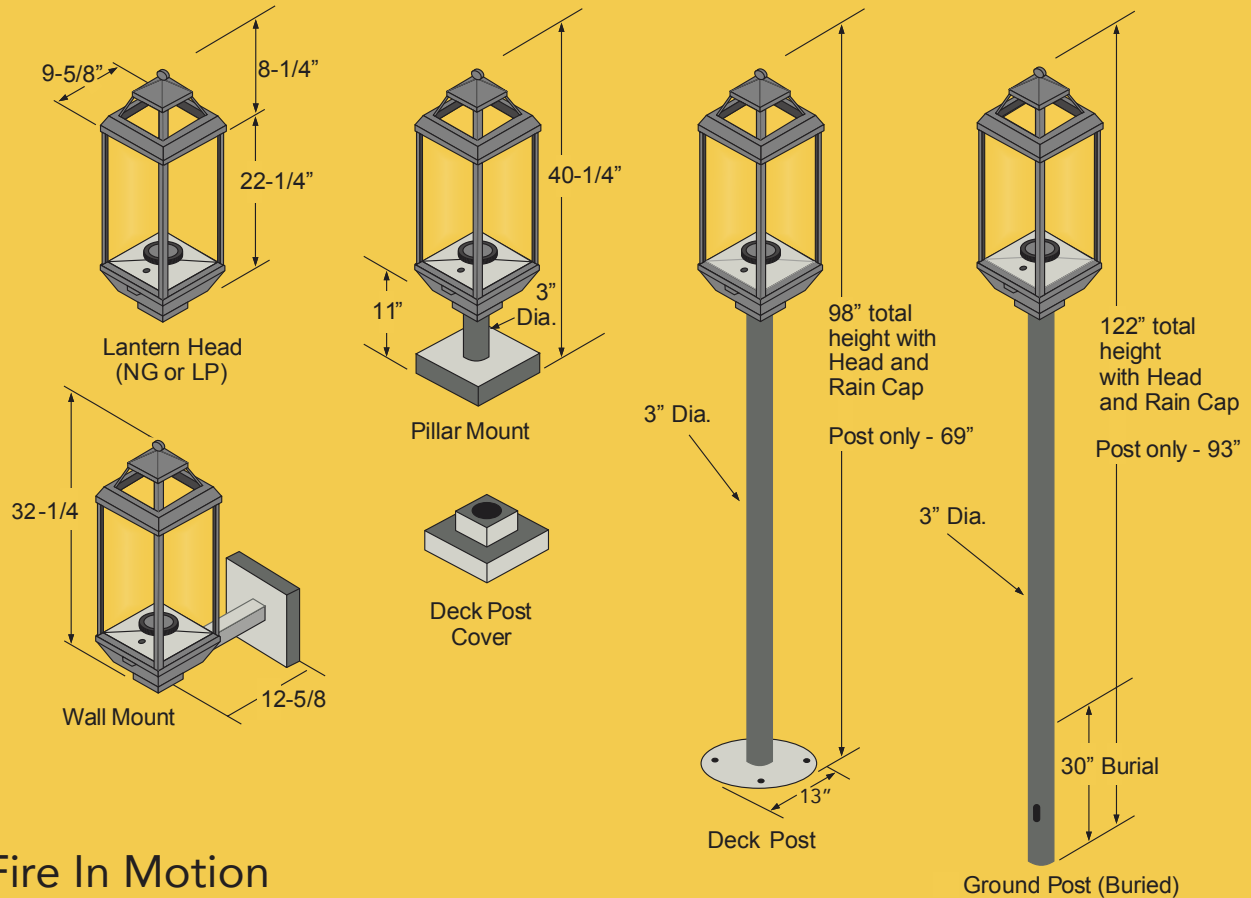

The signature spiraling flame of the Tempest Torch™ and Tempest Lantern™ reaches a height of 17 inches and provides up to 20,000 BTUs. The four-sided, 18-inch tall open-air tempered glass housing is designed to prevent the flame from going out during high winds or rainfall, but includes an automatic gas safety shutoff valve, should the flame ever go out.

Available in NG and LP.

This backyard patio features two Deck Post Tempest Torches.

FEATURES YOU'RE GOING TO LOVE

- The Tempest Torch™ and Tempest Lantern™ can be installed in four different ways:
 - Ground Post
 - Deck Post
 - Pillar Mount
 - Wall Mount
- Automatic gas shutoff for added safety if the flame ever goes out.
- Removable rain cap included (Torch version only)
- Tempered glass panels are easy to remove for cleaning and service.
- The Tempest Torch™ features a durable stainless steel frame and burner.
- The Tempest Lantern™ features a durable, high temperature black powder coated frame & cap.
- Available in your choice of natural gas or propane.
- Install up to six torches on a single transformer and up to five transformers on a single 120 volt 15 amp circuit. This can give you up to 30 torches on a single circuit! Also works with any combination of Fire Garden™ Firepits or Fire Garden™ Outdoor Fireplaces.

20K Tempest Torch™

20K Tempest Lantern™

These four Pillar Mounted Tempest Torches elevate this deck into the ultimate outdoor entertainment space.

20K Models - Minimum Clearances To Combustibles

Floor: 2.5" combustible floor to bottom (base) of torch
Walls: 8" measured from glass surface
Ceiling: 26" measured from the torch top (glass frame) with or without the raincap. (Refer to the Owner's Manual for further details)