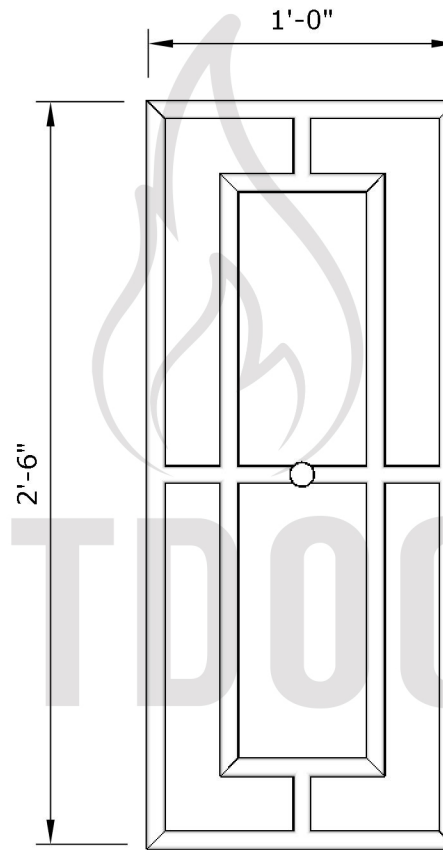

### 30" Double Rectangle Burner

Page Number	1 of 1
Author: Bryant Uribe	9/28/2018
Approved By: Gabriel Estrada	Date

SKU	Length, Width, Height (LxWxH)	Weight	Hub Size	BTU Output	Material
OPT-DR1230	30" x 12" x 1"	8 lbs.	½"	100,000	Stainless Steel