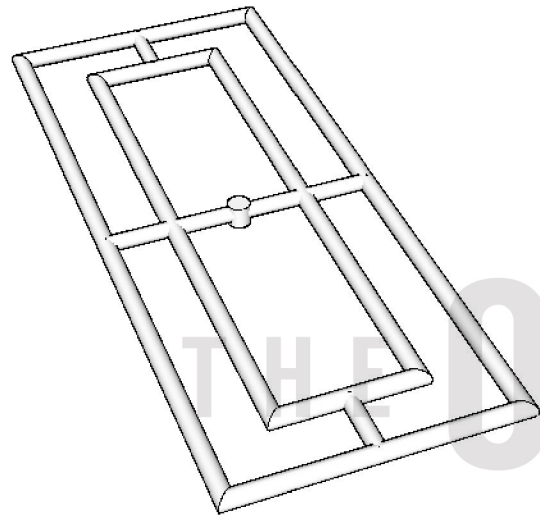

### 30" Double Rectangle Burner

Page Number	1 of 1
Author: Bryant Uribe	9/28/2018
Approved By: Gabriel Estrada	Date

SKU	Length, Width, Height (LxWxH)	Weight	Hub Size	BTU Output	Material
OPT-DR1230	30" x 12" x 1"	8 lbs.	½"	100,000	Stainless Steel