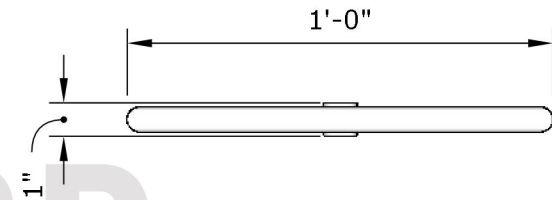

### 30" Double Rectangle Burner

Page Number	1 of 1
Author: Bryant Uribe	9/28/2018
Approved By: Gabriel Estrada	Date

SKU	Length, Width, Height (LxWxH)	Weight	Hub Size	BTU Output	Material
OPT-DR1230	30" x 12" x 1"	8 lbs.	½"	100,000	Stainless Steel