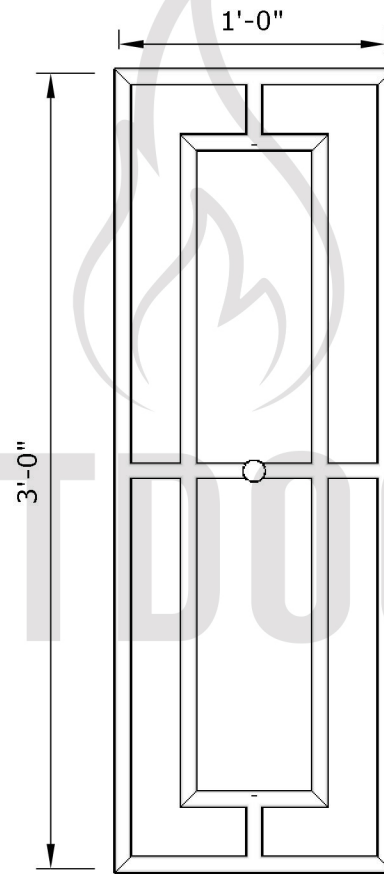

36" Double Rectangle Burner

Page Number	1 of 1
Author: Bryant Uribe	9/28/2018
Approved By: Gabriel Estrada	Date

SKU	Length, Width, Height (LxWxH)	Weight	Hub Size	BTU Output	Material
OPT-DR1236	36" x 12" x 1"	9 lbs.	½"	120,000	Stainless Steel