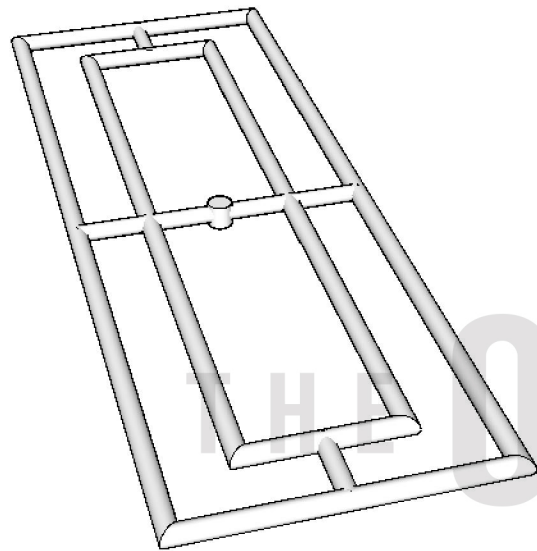

36" Double Rectangle Burner

Page Number	1 of 1
Author: Bryant Uribe	9/28/2018
Approved By: Gabriel Estrada	Date

SKU	Length, Width, Height (LxWxH)	Weight	Hub Size	BTU Output	Material
OPT-DR1236	36" x 12" x 1"	9 lbs.	½"	120,000	Stainless Steel