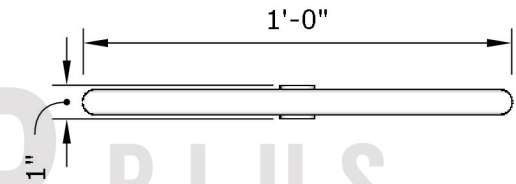

36" Double Rectangle Burner

Page Number	1 of 1
Author: Bryant Uribe	9/28/2018
Approved By: Gabriel Estrada	Date

SKU	Length, Width, Height (LxWxH)	Weight	Hub Size	BTU Output	Material
OPT-DR1236	36" x 12" x 1"	9 lbs.	½"	120,000	Stainless Steel