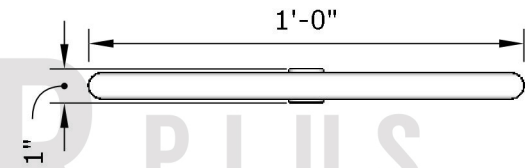

## 42" Double Rectangle Burner

<b>Page Number</b>	1 of 1
<b>Author:</b> Bryant Uribe	9/28/2018
<b>Approved By:</b> Gabriel Estrada	Date

SKU	Length, Width, Height (LxWxH)	Weight	Hub Size	BTU Output	Material
OPT-DR1242	42" x 12" x 1"	9.5 lbs.	½"	160,000	Stainless Steel