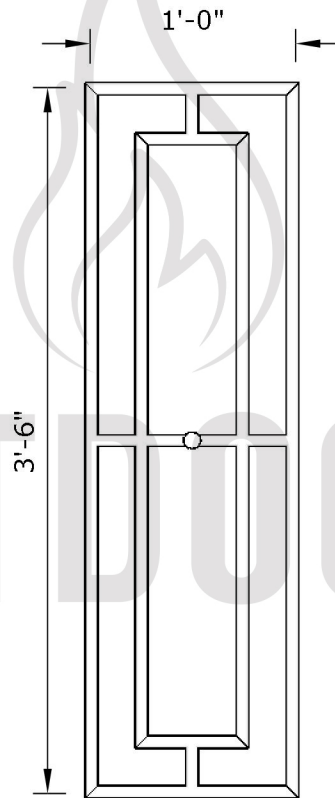

## 42" Double Rectangle Burner

<b>Page Number</b>	1 of 1
<b>Author:</b> Bryant Uribe	9/28/2018
<b>Approved By:</b> Gabriel Estrada	Date

SKU	Length, Width, Height (LxWxH)	Weight	Hub Size	BTU Output	Material
OPT-DR1242	42" x 12" x 1"	9.5 lbs.	½"	160,000	Stainless Steel