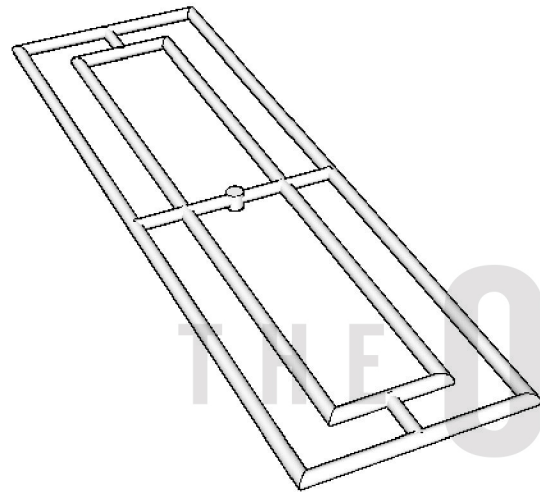

## 42" Double Rectangle Burner

<b>Page Number</b>	1 of 1
<b>Author:</b> Bryant Uribe	9/28/2018
<b>Approved By:</b> Gabriel Estrada	Date

SKU	Length, Width, Height (LxWxH)	Weight	Hub Size	BTU Output	Material
OPT-DR1242	42" x 12" x 1"	9.5 lbs.	½"	160,000	Stainless Steel