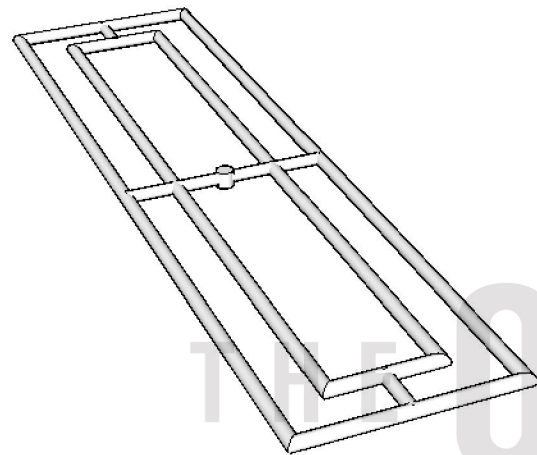

# 48" Double Rectangle Burner

Page Number	1 of 1
Author: Bryant Uribe	9/28/2018
Approved By: Gabriel Estrada	Date

SKU	Length, Width, Height (LxWxH)	Weight	Hub Size	BTU Output	Material
OPT-DR1248	48" x 12" x 1"	10.5 lbs.	½"	180,000	Stainless Steel