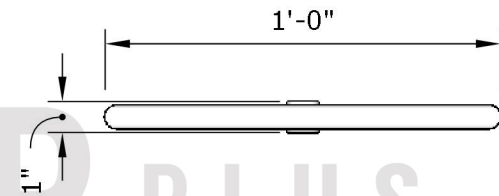

# 48" Double Rectangle Burner

Page Number	1 of 1
Author: Bryant Uribe	9/28/2018
Approved By: Gabriel Estrada	Date

SKU	Length, Width, Height (LxWxH)	Weight	Hub Size	BTU Output	Material
OPT-DR1248	48" x 12" x 1"	10.5 lbs.	½"	180,000	Stainless Steel