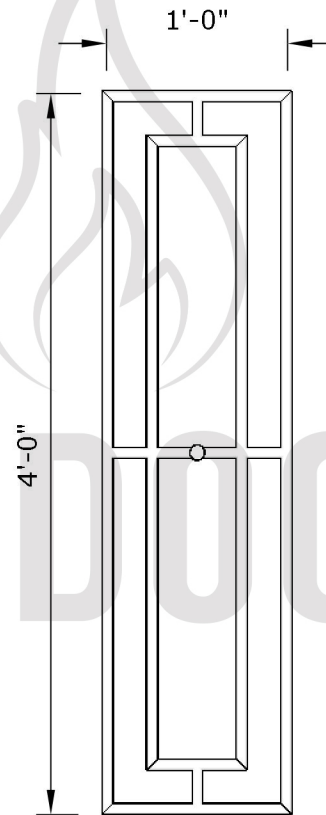

# 48" Double Rectangle Burner

Page Number	1 of 1
Author: Bryant Uribe	9/28/2018
Approved By: Gabriel Estrada	Date

SKU	Length, Width, Height (LxWxH)	Weight	Hub Size	BTU Output	Material
OPT-DR1248	48" x 12" x 1"	10.5 lbs.	½"	180,000	Stainless Steel