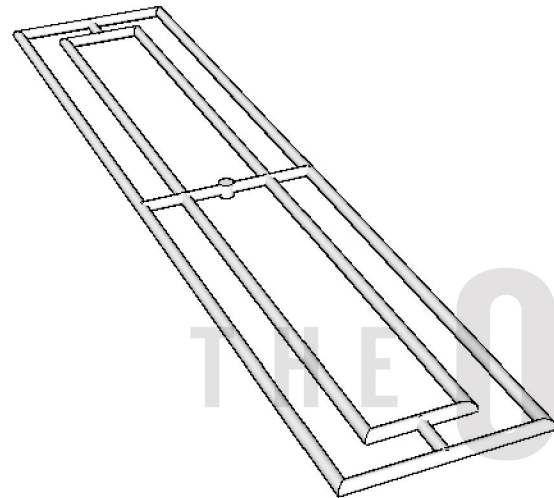

60" Double Rectangle Burner

Page Number	1 of 1
Author: Bryant Uribe	9/28/2018
Approved By: Gabriel Estrada	Date

SKU	Length, Width, Height (LxWxH)	Weight	Hub Size	BTU Output	Material
OPT-DR1260	60" x 12" x 1"	11 lbs.	3/4"	185,000	Stainless Steel