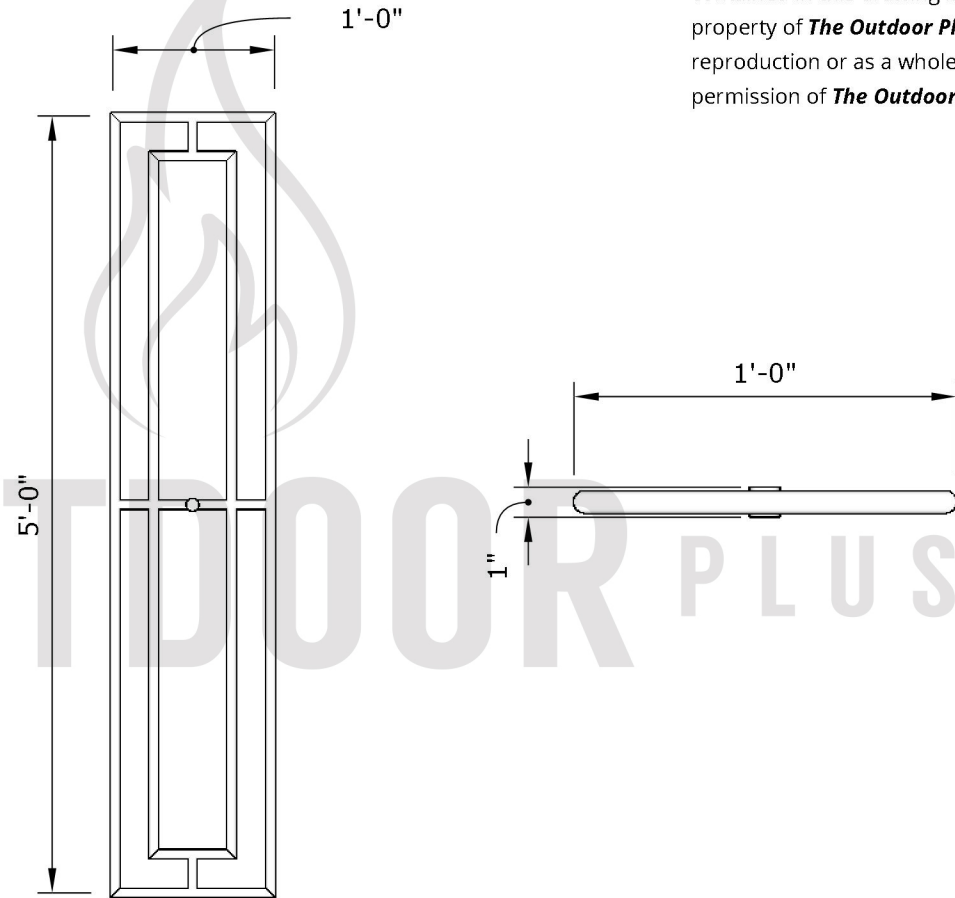

60" Double Rectangle Burner

Page Number	1 of 1
Author: Bryant Uribe	9/28/2018
Approved By: Gabriel Estrada	Date

SKU	Length, Width, Height (LxWxH)	Weight	Hub Size	BTU Output	Material
OPT-DR1260	60" x 12" x 1"	11 lbs.	3/4"	185,000	Stainless Steel